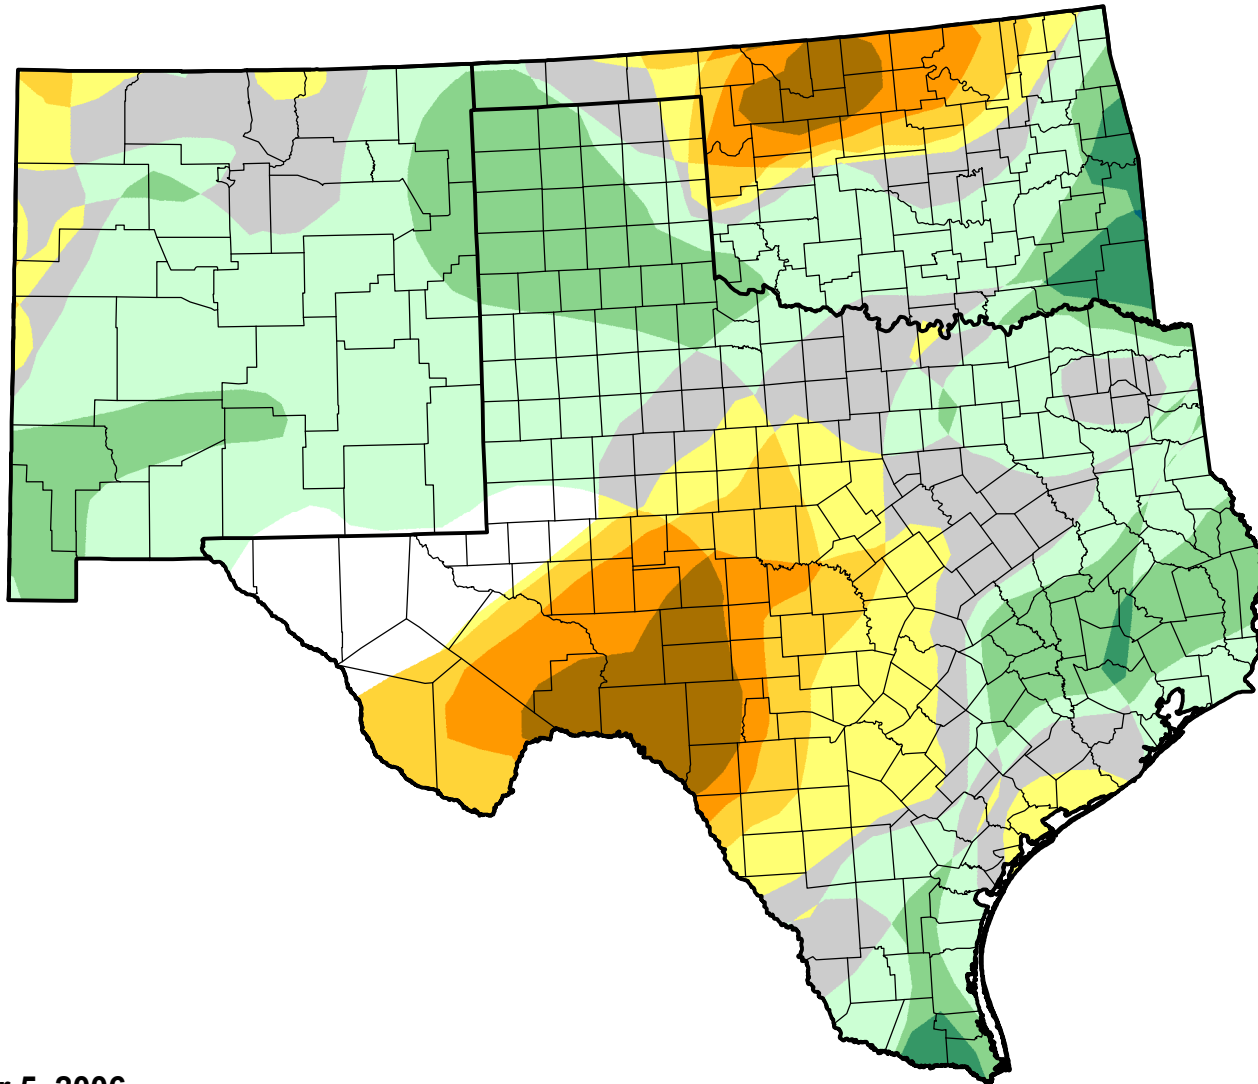

# U.S. Drought Monitor Class Change - Southern Plains RDEWS

52 Week

December 5, 2006  
compared to  
December 8, 2005

[droughtmonitor.unl.edu](http://droughtmonitor.unl.edu)

-  5 Class Degradation
-  4 Class Degradation
-  3 Class Degradation
-  2 Class Degradation
-  1 Class Degradation
-  No Change
-  1 Class Improvement
-  2 Class Improvement
-  3 Class Improvement
-  4 Class Improvement
-  5 Class Improvement