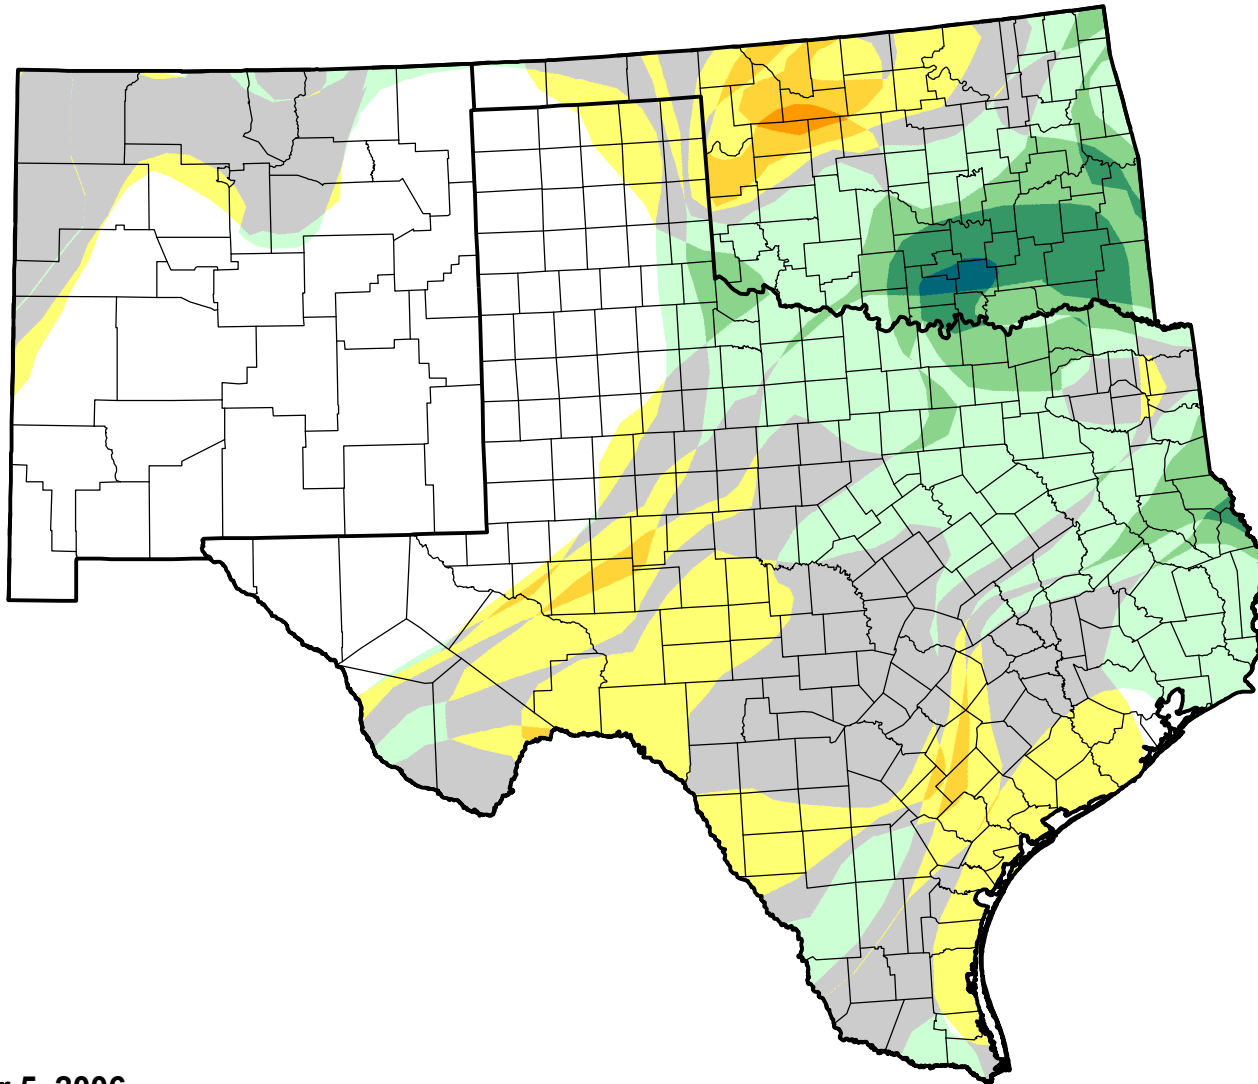

U.S. Drought Monitor Class Change - Southern Plains RDEWS

8 Week

December 5, 2006
compared to
October 12, 2006

droughtmonitor.unl.edu

-  5 Class Degradation
-  4 Class Degradation
-  3 Class Degradation
-  2 Class Degradation
-  1 Class Degradation
-  No Change
-  1 Class Improvement
-  2 Class Improvement
-  3 Class Improvement
-  4 Class Improvement
-  5 Class Improvement