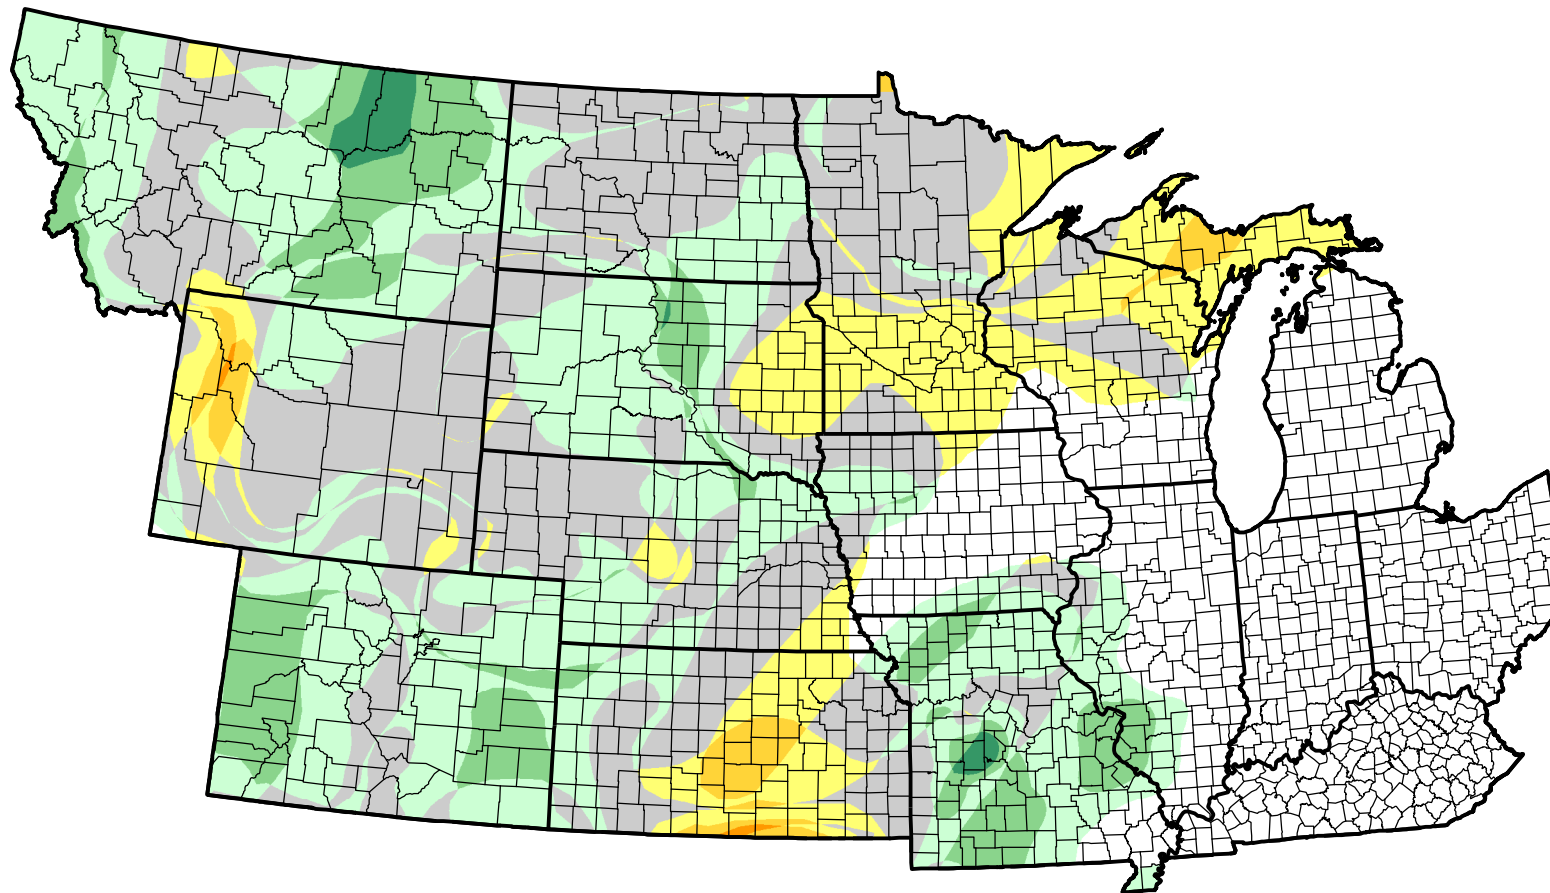

U.S. Drought Monitor Class Change - NWS Central 13 Week

December 12, 2006
compared to
September 14, 2006

droughtmonitor.unl.edu

-  5 Class Degradation
-  4 Class Degradation
-  3 Class Degradation
-  2 Class Degradation
-  1 Class Degradation
-  No Change
-  1 Class Improvement
-  2 Class Improvement
-  3 Class Improvement
-  4 Class Improvement
-  5 Class Improvement