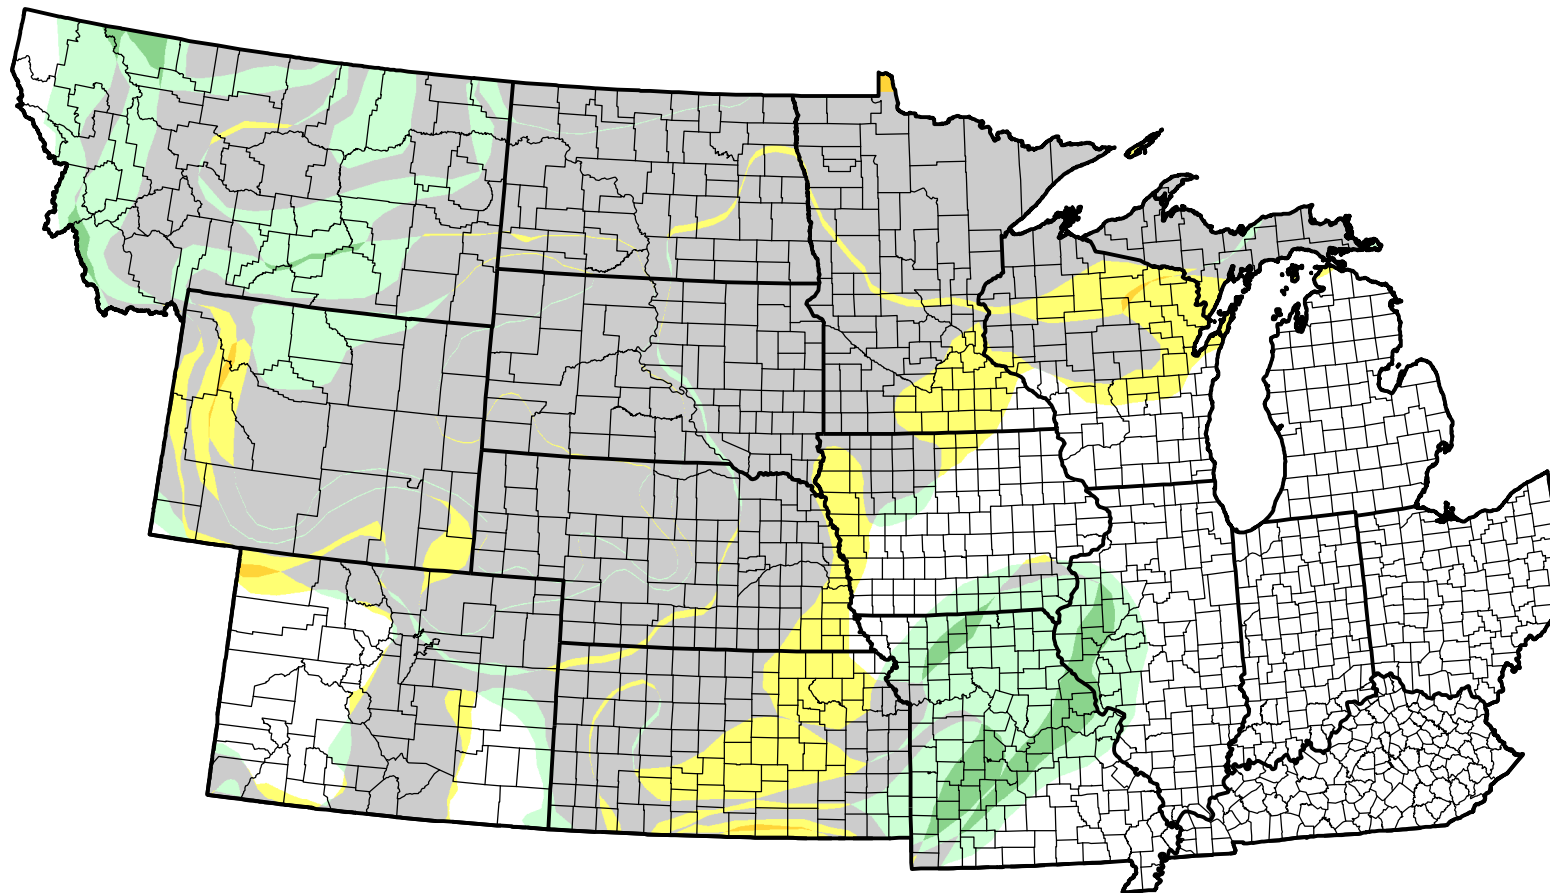

U.S. Drought Monitor Class Change - NWS Central 4 Week

December 12, 2006
compared to
November 16, 2006

droughtmonitor.unl.edu

-  5 Class Degradation
-  4 Class Degradation
-  3 Class Degradation
-  2 Class Degradation
-  1 Class Degradation
-  No Change
-  1 Class Improvement
-  2 Class Improvement
-  3 Class Improvement
-  4 Class Improvement
-  5 Class Improvement