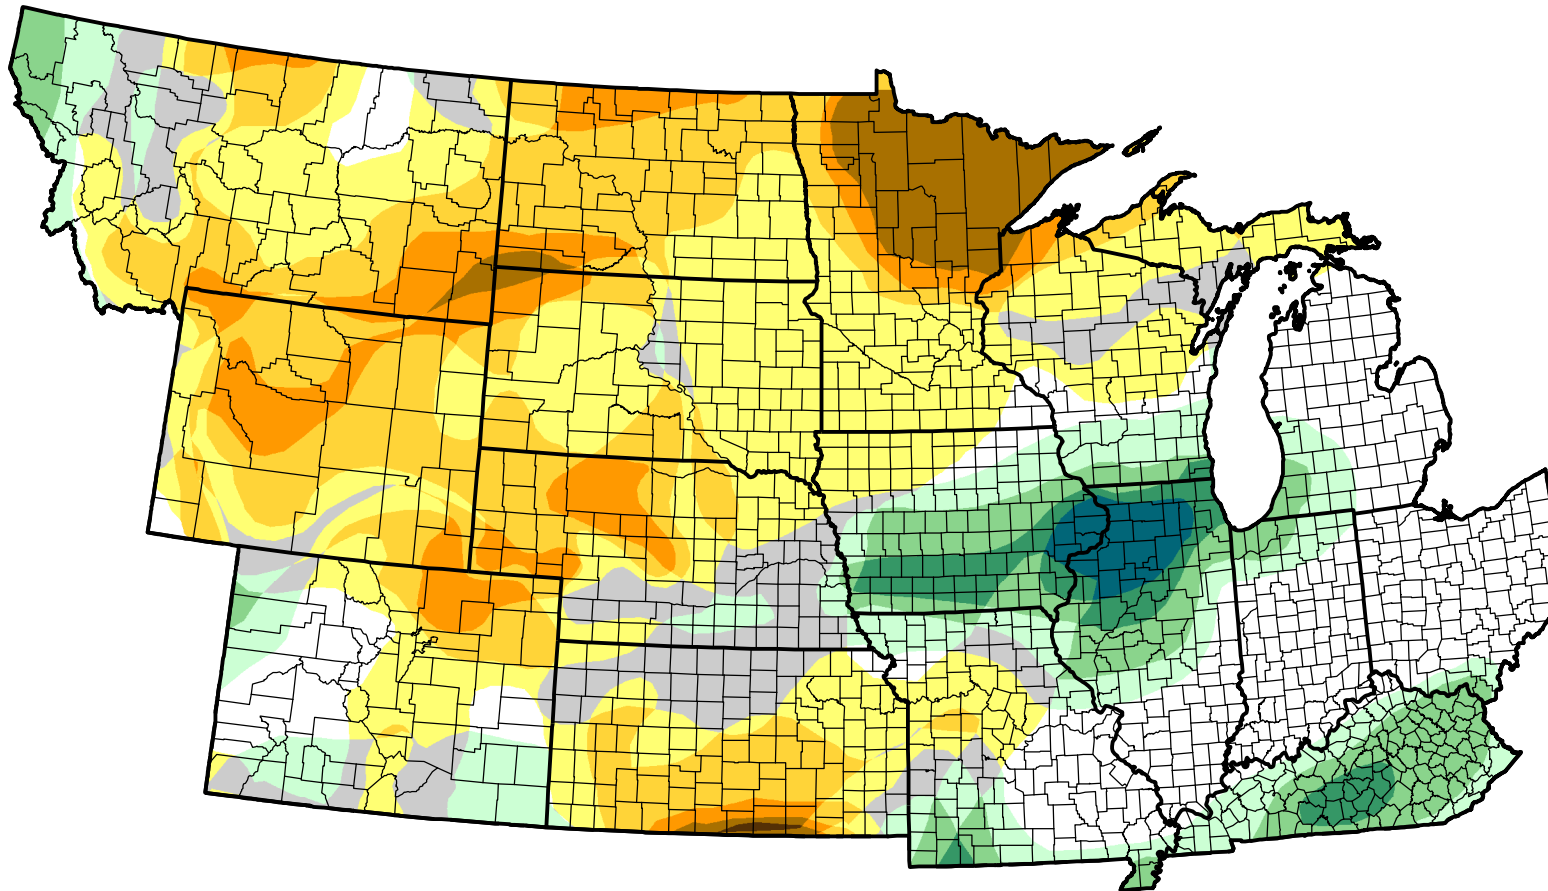

# U.S. Drought Monitor Class Change - NWS Central Start of Calendar Year

December 12, 2006  
compared to  
January 5, 2006

[droughtmonitor.unl.edu](http://droughtmonitor.unl.edu)

-  5 Class Degradation
-  4 Class Degradation
-  3 Class Degradation
-  2 Class Degradation
-  1 Class Degradation
-  No Change
-  1 Class Improvement
-  2 Class Improvement
-  3 Class Improvement
-  4 Class Improvement
-  5 Class Improvement