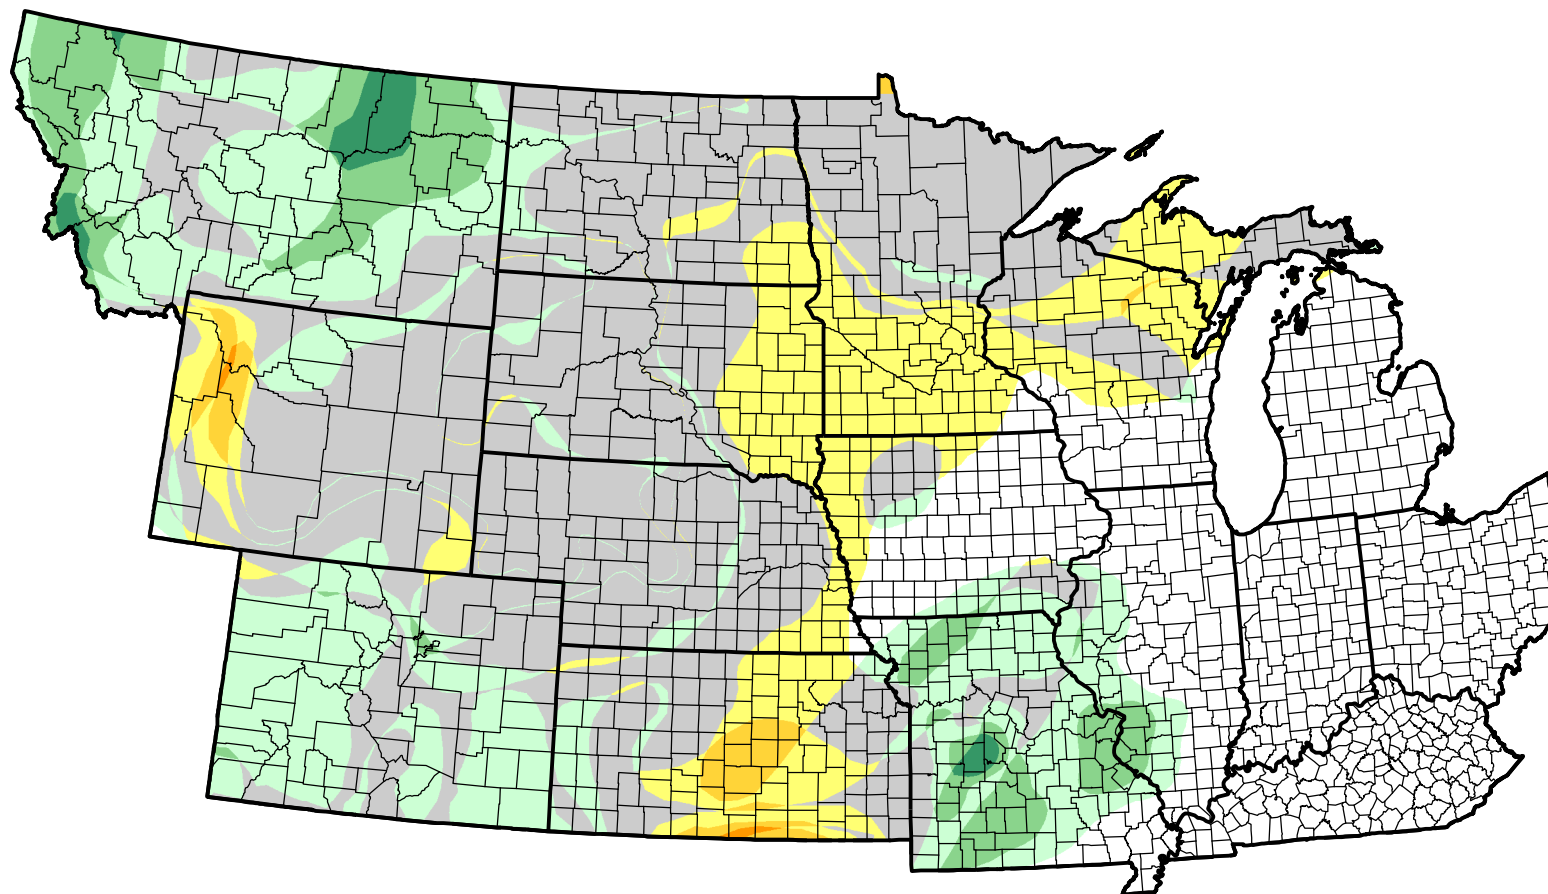

U.S. Drought Monitor Class Change - NWS Central Start of Water Year

December 12, 2006
compared to
September 28, 2006

droughtmonitor.unl.edu

-  5 Class Degradation
-  4 Class Degradation
-  3 Class Degradation
-  2 Class Degradation
-  1 Class Degradation
-  No Change
-  1 Class Improvement
-  2 Class Improvement
-  3 Class Improvement
-  4 Class Improvement
-  5 Class Improvement