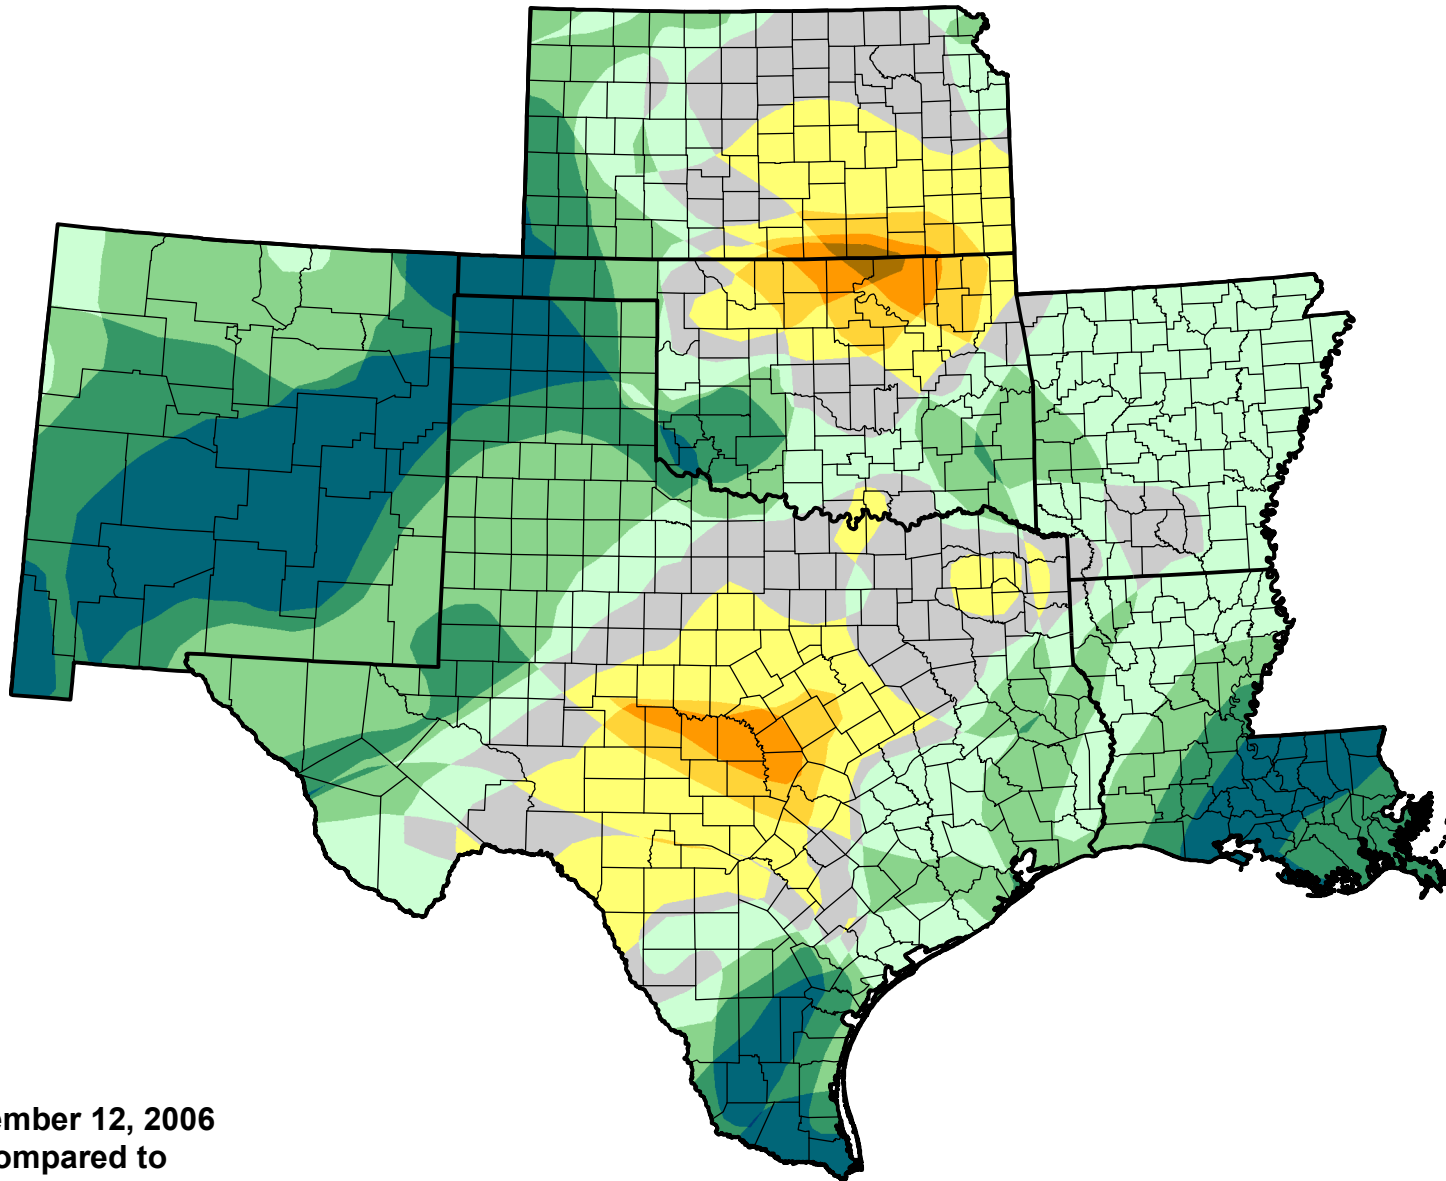

U.S. Drought Monitor Class Change - SCIPP

26 Week

December 12, 2006
compared to
June 15, 2006

droughtmonitor.unl.edu

-  5 Class Degradation
-  4 Class Degradation
-  3 Class Degradation
-  2 Class Degradation
-  1 Class Degradation
-  No Change
-  1 Class Improvement
-  2 Class Improvement
-  3 Class Improvement
-  4 Class Improvement
-  5 Class Improvement