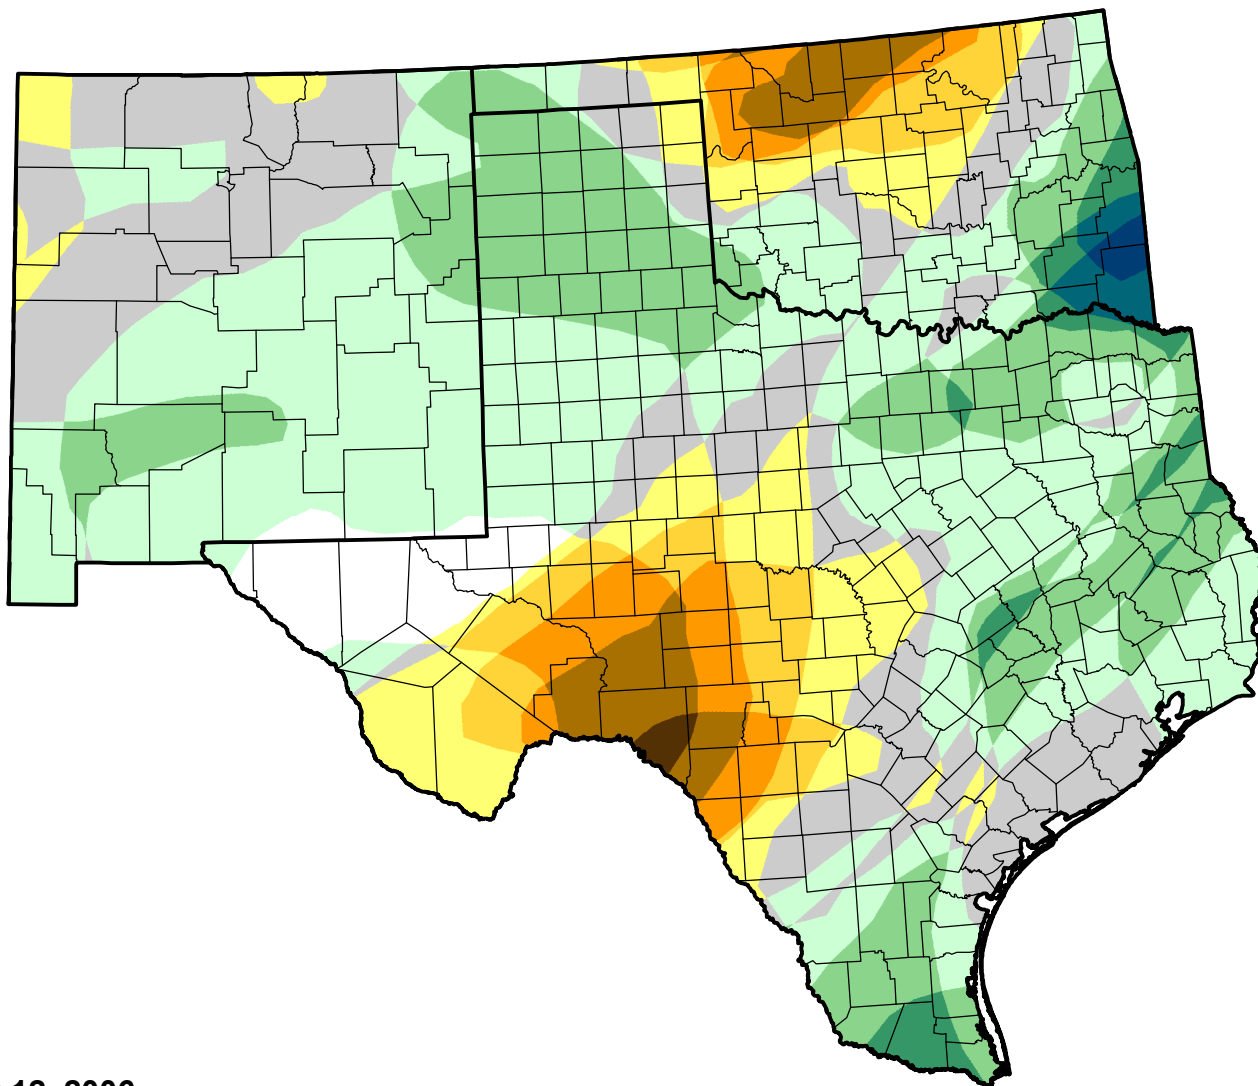

U.S. Drought Monitor Class Change - Southern Plains RDEWS

Start of Calendar Year

December 12, 2006
compared to
January 5, 2006

droughtmonitor.unl.edu

-  5 Class Degradation
-  4 Class Degradation
-  3 Class Degradation
-  2 Class Degradation
-  1 Class Degradation
-  No Change
-  1 Class Improvement
-  2 Class Improvement
-  3 Class Improvement
-  4 Class Improvement
-  5 Class Improvement