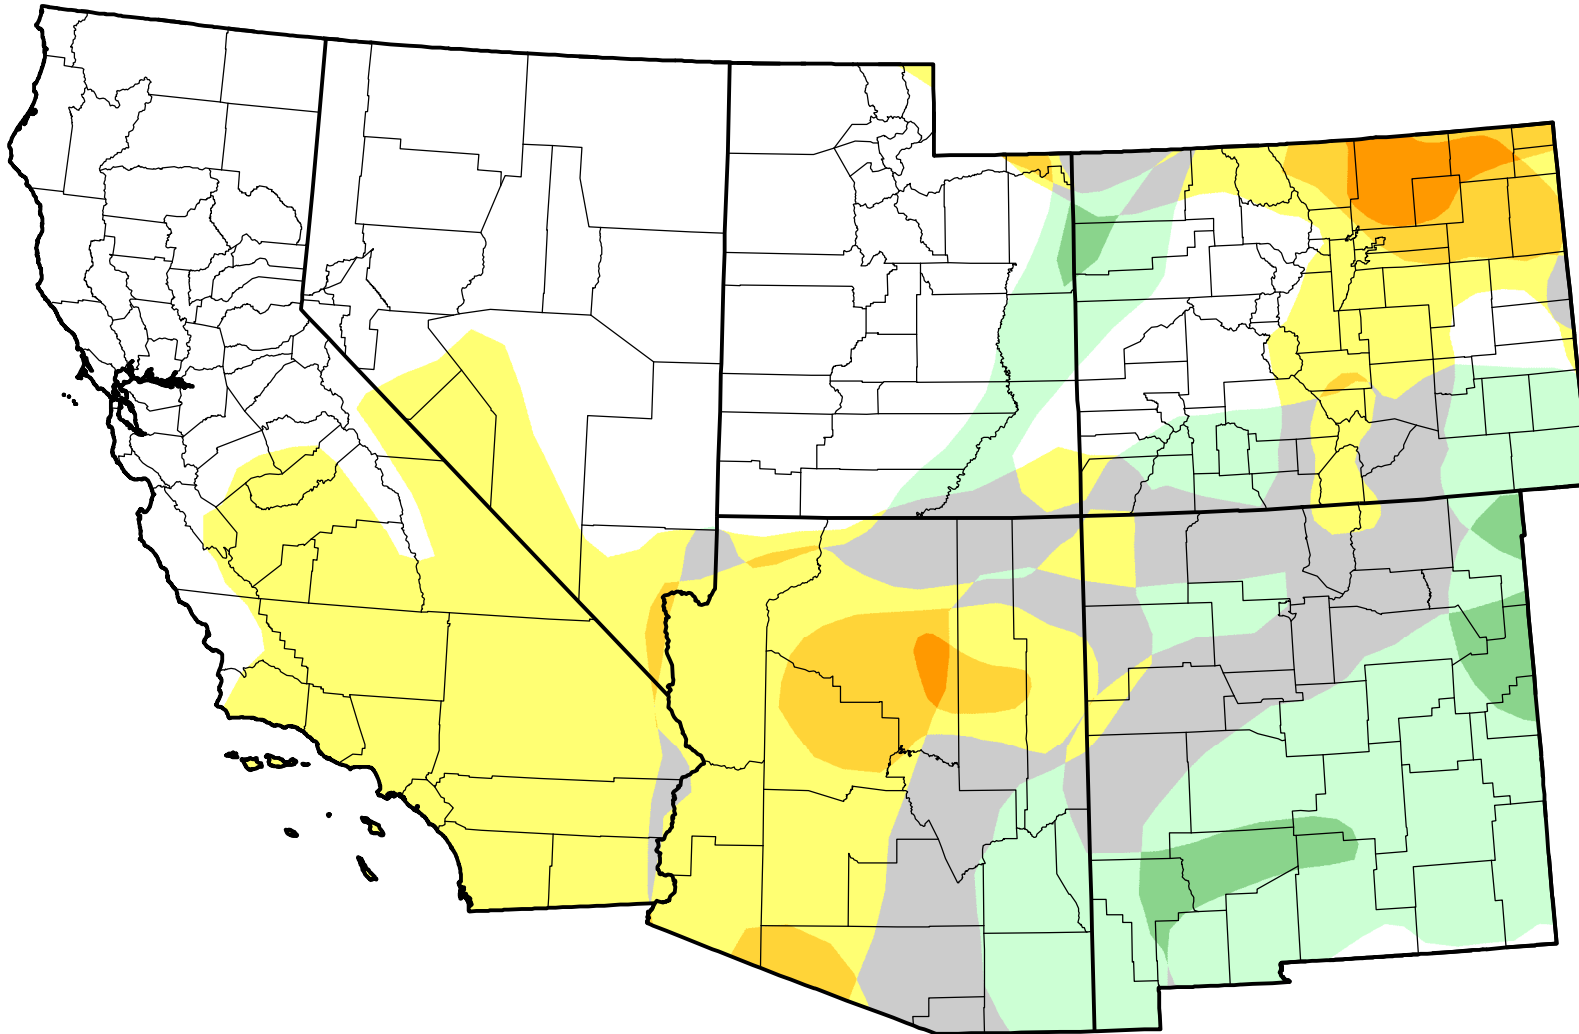

U.S. Drought Monitor Class Change - Southwest

Start of Calendar Year

December 12, 2006
compared to
January 5, 2006

droughtmonitor.unl.edu

-  5 Class Degradation
-  4 Class Degradation
-  3 Class Degradation
-  2 Class Degradation
-  1 Class Degradation
-  No Change
-  1 Class Improvement
-  2 Class Improvement
-  3 Class Improvement
-  4 Class Improvement
-  5 Class Improvement