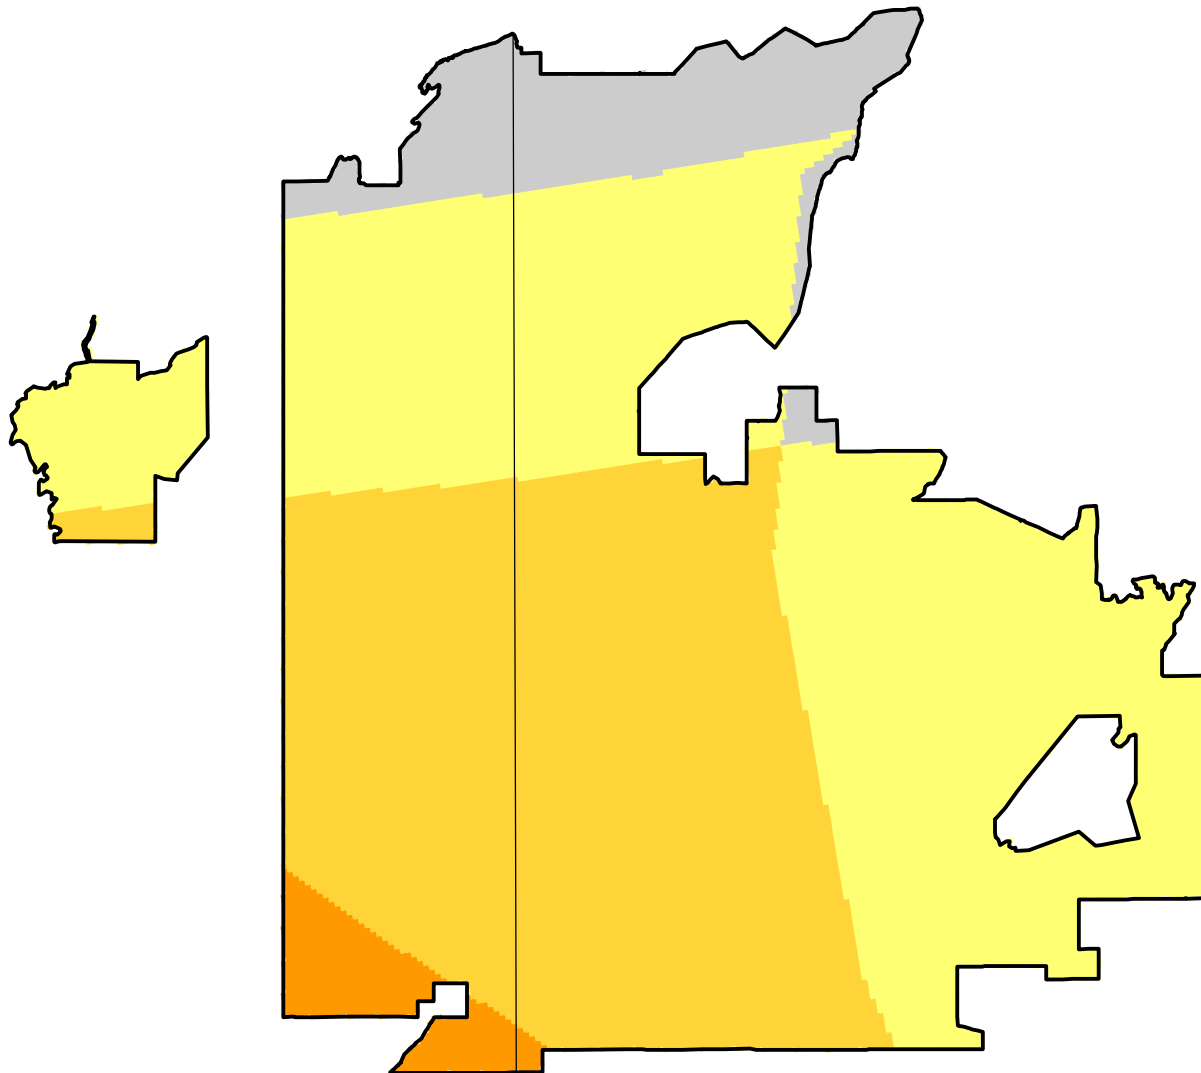

U.S. Drought Monitor Class Change - Hopi

52 Week

December 19, 2006
compared to
December 22, 2005

droughtmonitor.unl.edu