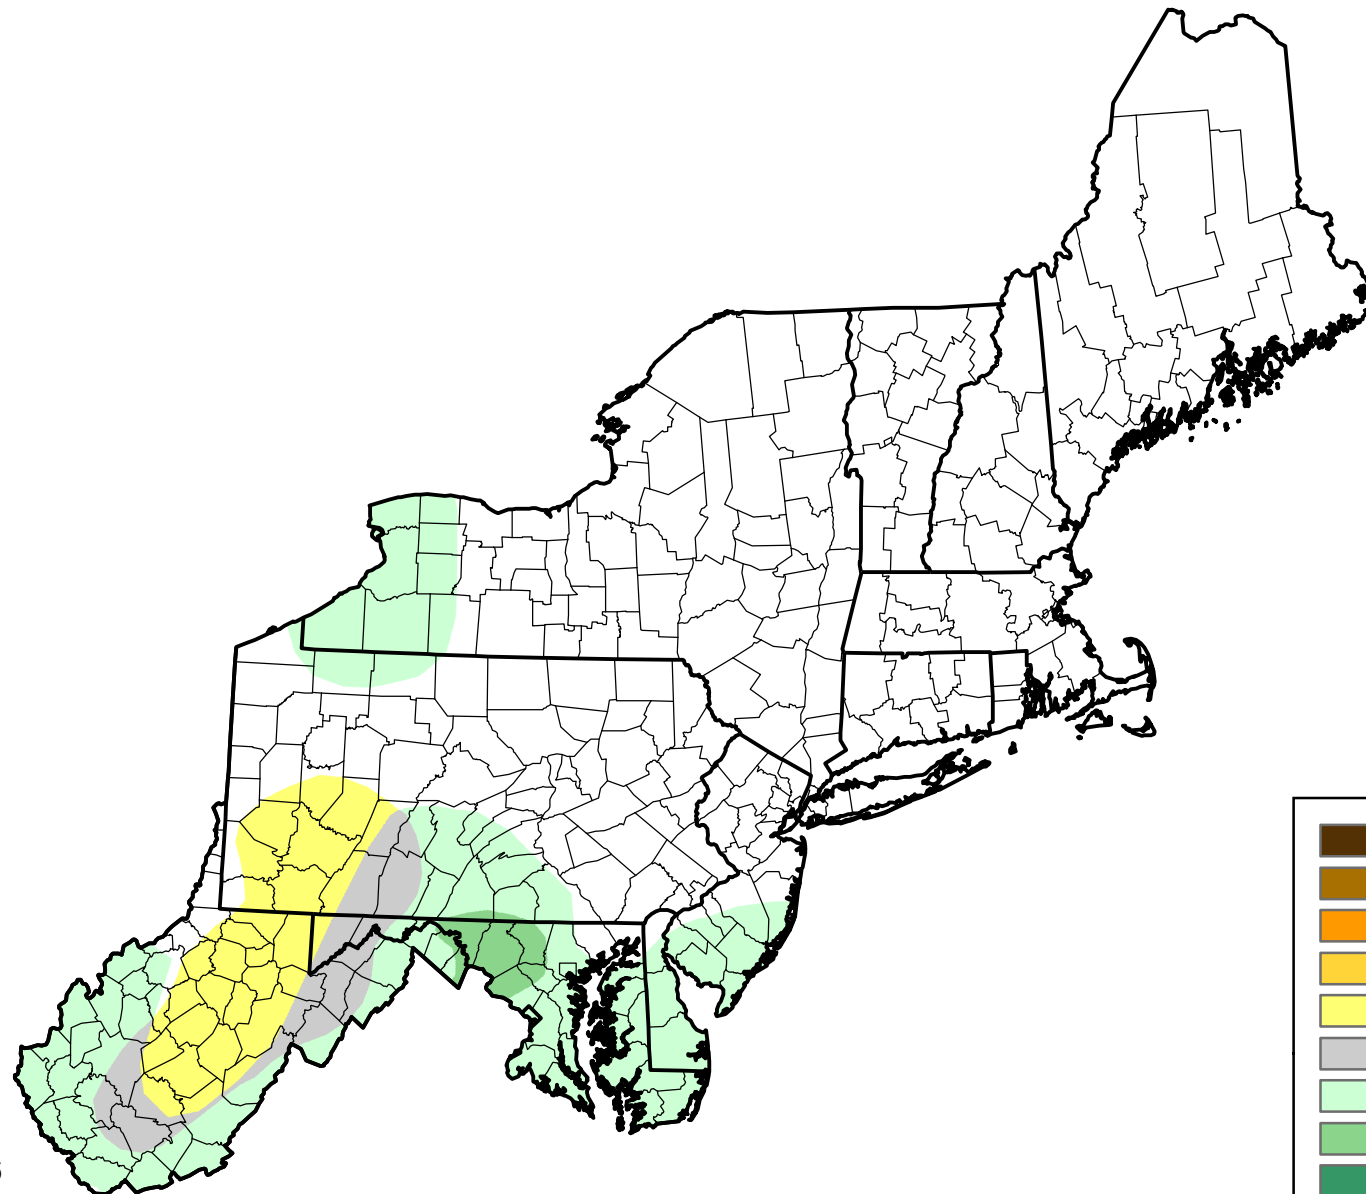

U.S. Drought Monitor Class Change - Northeast

26 Week

December 19, 2006
compared to
June 22, 2006

droughtmonitor.unl.edu

- 5 Class Degradation
- 4 Class Degradation
- 3 Class Degradation
- 2 Class Degradation
- 1 Class Degradation
- No Change
- 1 Class Improvement
- 2 Class Improvement
- 3 Class Improvement
- 4 Class Improvement
- 5 Class Improvement