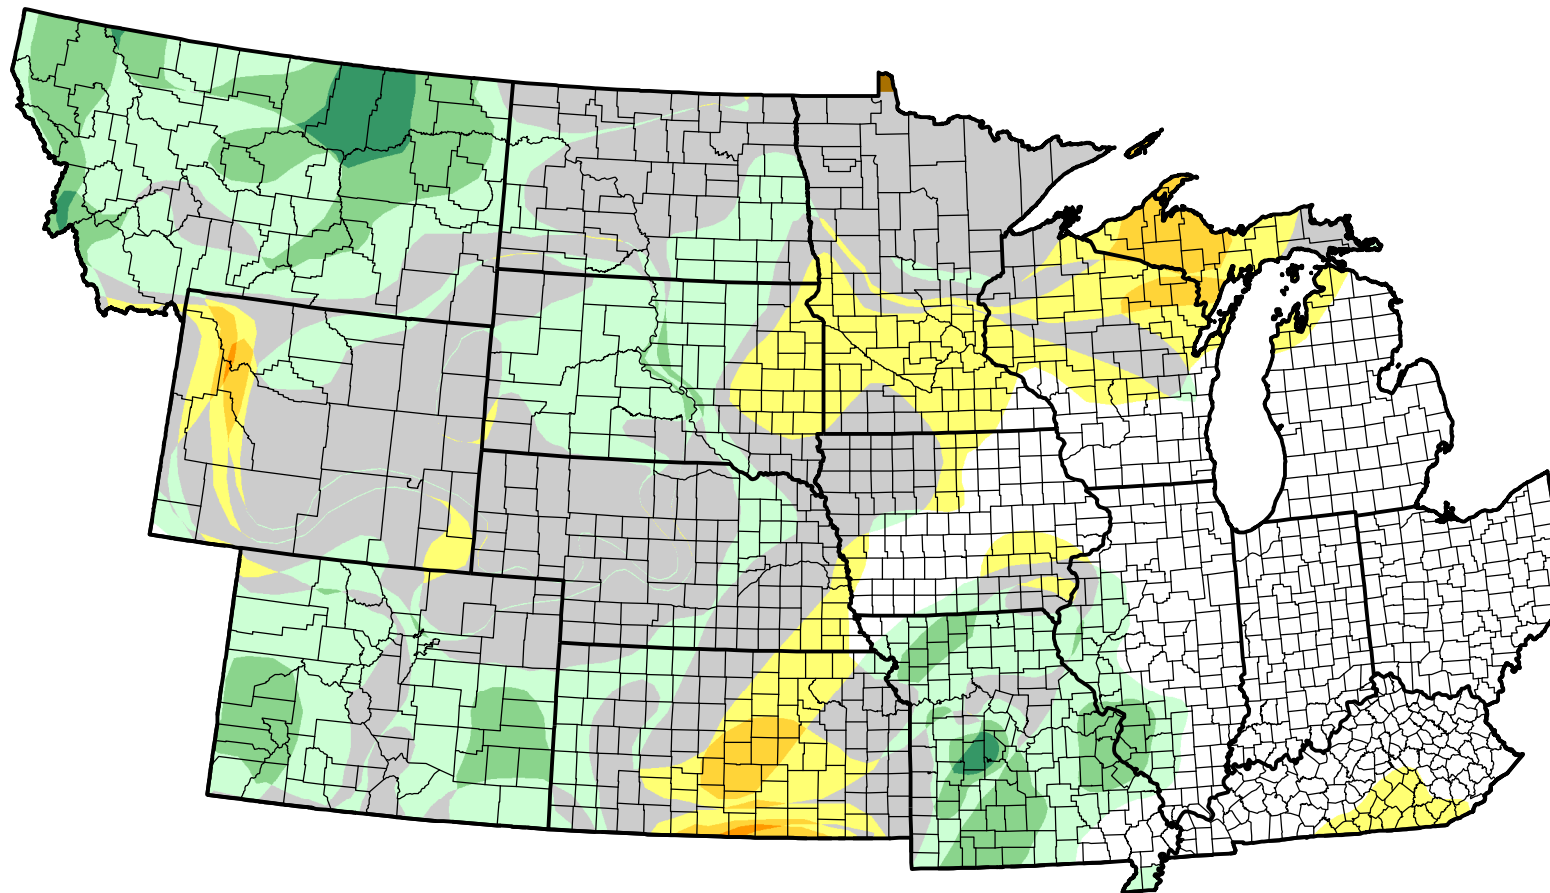

U.S. Drought Monitor Class Change - NWS Central 13 Week

December 19, 2006
compared to
September 21, 2006

droughtmonitor.unl.edu

-  5 Class Degradation
-  4 Class Degradation
-  3 Class Degradation
-  2 Class Degradation
-  1 Class Degradation
-  No Change
-  1 Class Improvement
-  2 Class Improvement
-  3 Class Improvement
-  4 Class Improvement
-  5 Class Improvement