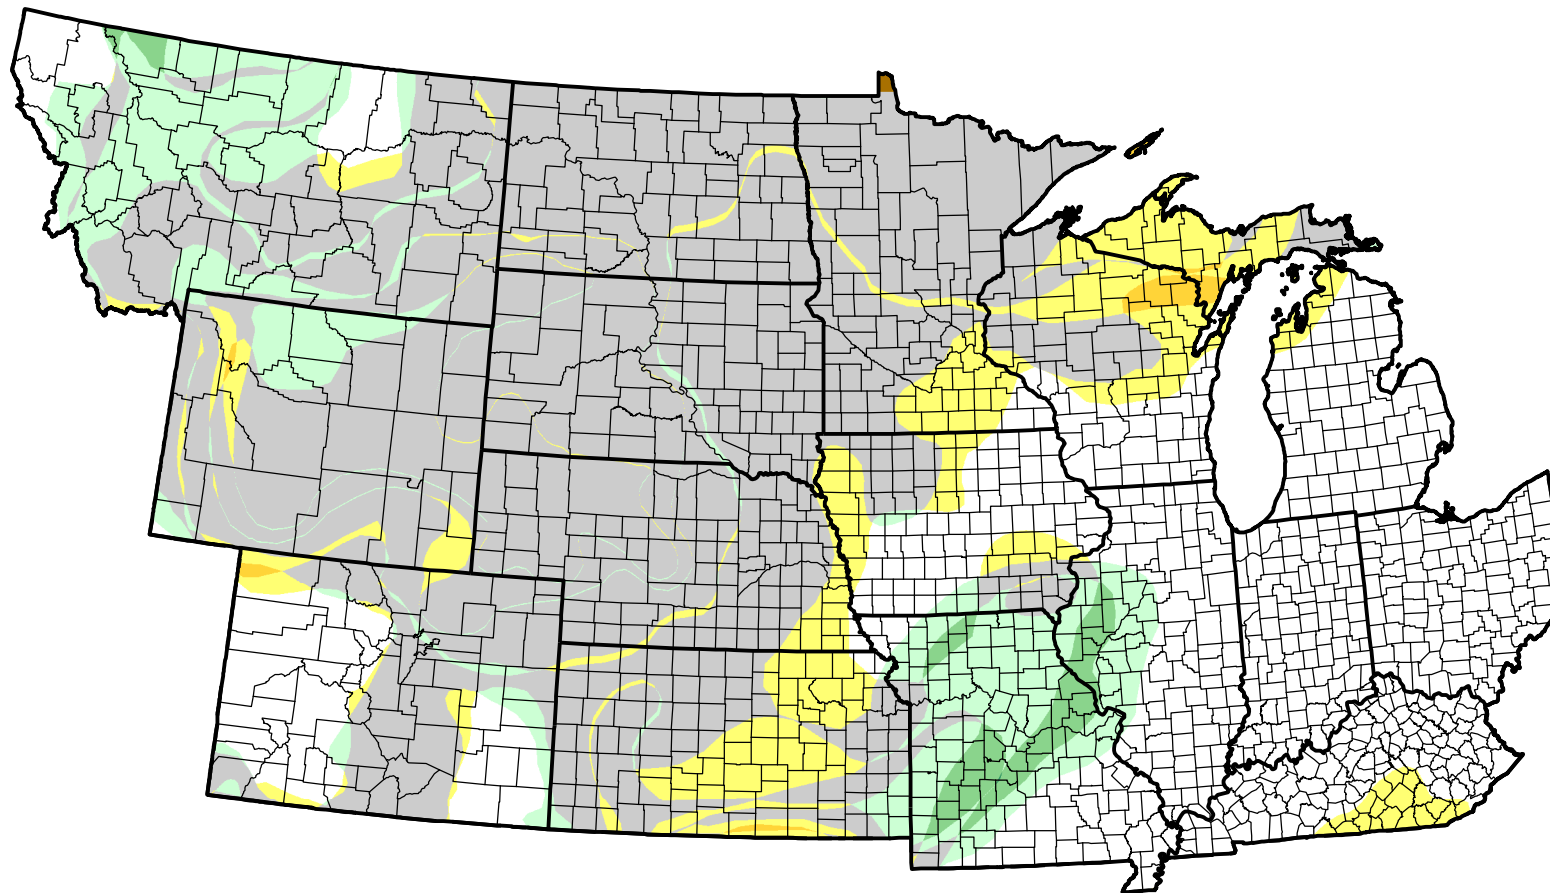

# U.S. Drought Monitor Class Change - NWS Central 4 Week

December 19, 2006  
compared to  
November 22, 2006

[droughtmonitor.unl.edu](http://droughtmonitor.unl.edu)

-  5 Class Degradation
-  4 Class Degradation
-  3 Class Degradation
-  2 Class Degradation
-  1 Class Degradation
-  No Change
-  1 Class Improvement
-  2 Class Improvement
-  3 Class Improvement
-  4 Class Improvement
-  5 Class Improvement