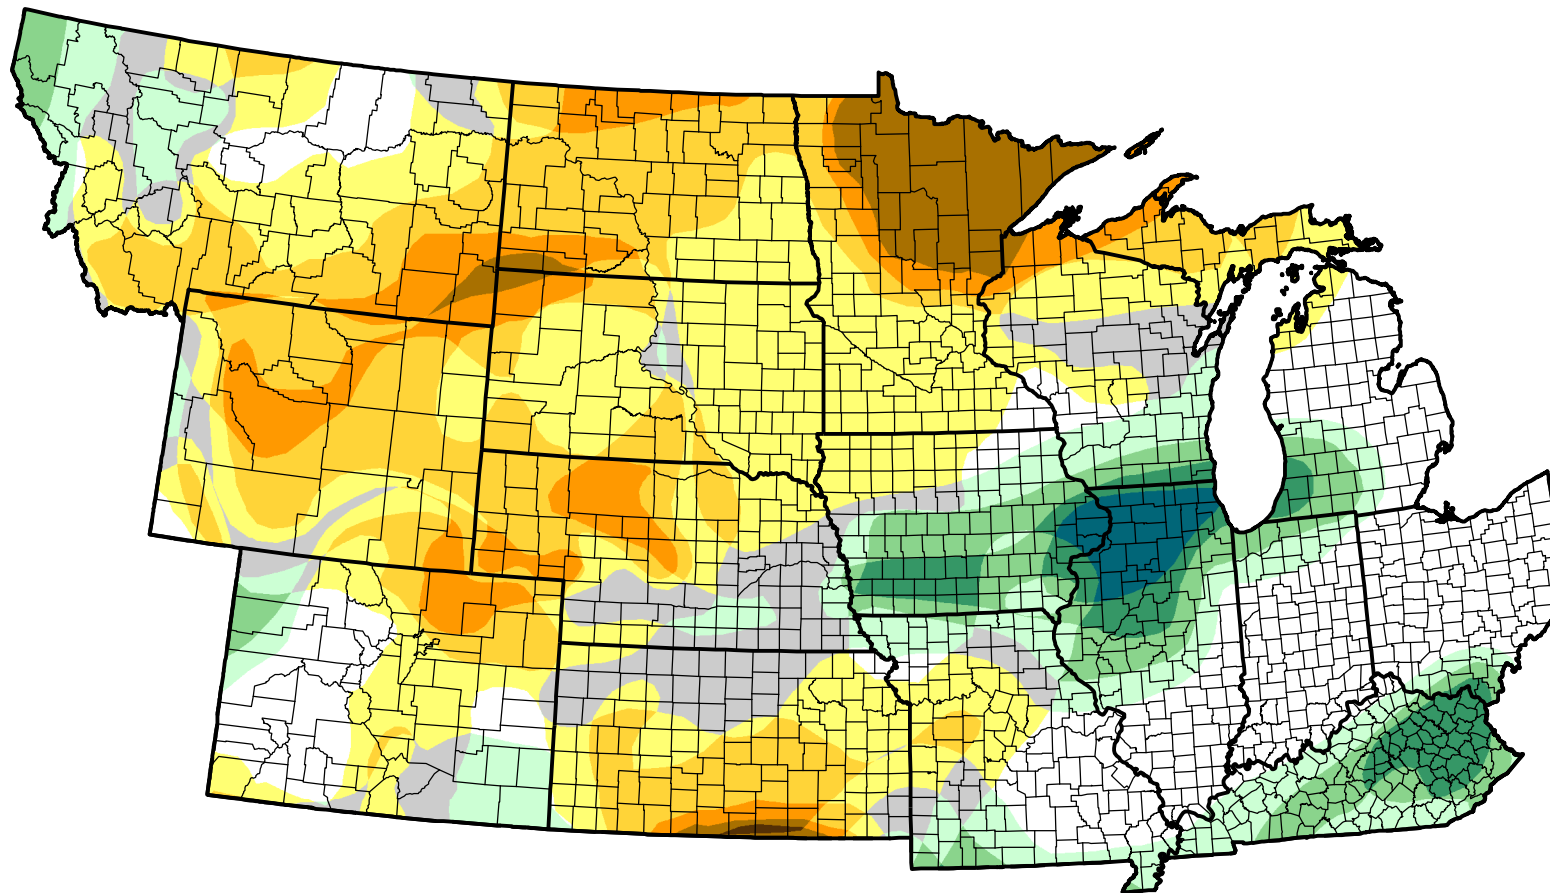

U.S. Drought Monitor Class Change - NWS Central 52 Week

December 19, 2006
compared to
December 22, 2005

droughtmonitor.unl.edu

-  5 Class Degradation
-  4 Class Degradation
-  3 Class Degradation
-  2 Class Degradation
-  1 Class Degradation
-  No Change
-  1 Class Improvement
-  2 Class Improvement
-  3 Class Improvement
-  4 Class Improvement
-  5 Class Improvement