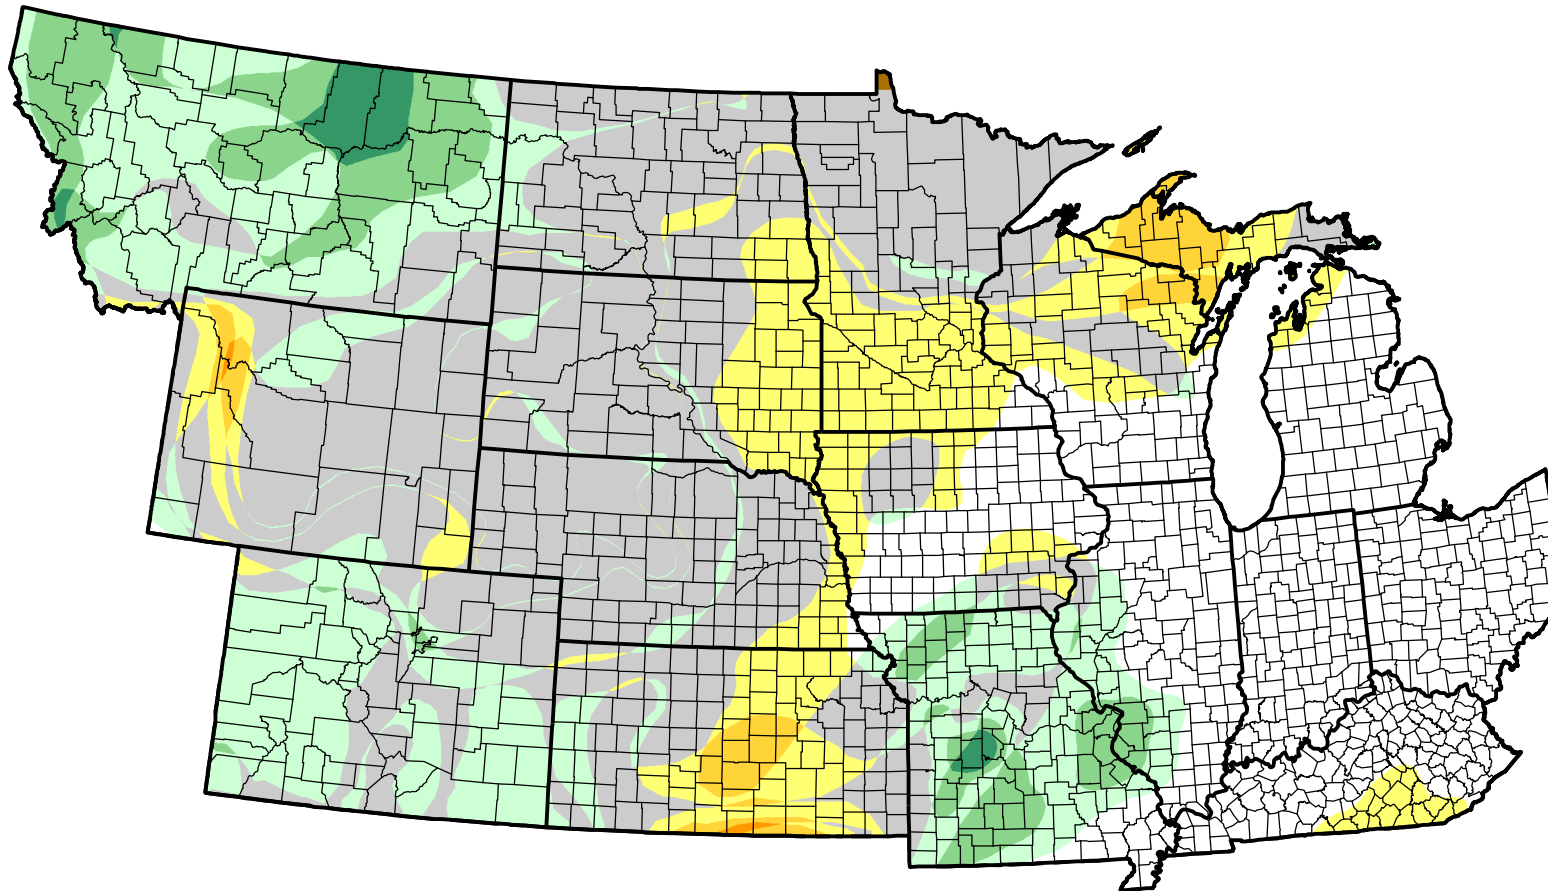

# U.S. Drought Monitor Class Change - NWS Central Start of Water Year

December 19, 2006  
compared to  
September 28, 2006

[droughtmonitor.unl.edu](http://droughtmonitor.unl.edu)

-  5 Class Degradation
-  4 Class Degradation
-  3 Class Degradation
-  2 Class Degradation
-  1 Class Degradation
-  No Change
-  1 Class Improvement
-  2 Class Improvement
-  3 Class Improvement
-  4 Class Improvement
-  5 Class Improvement