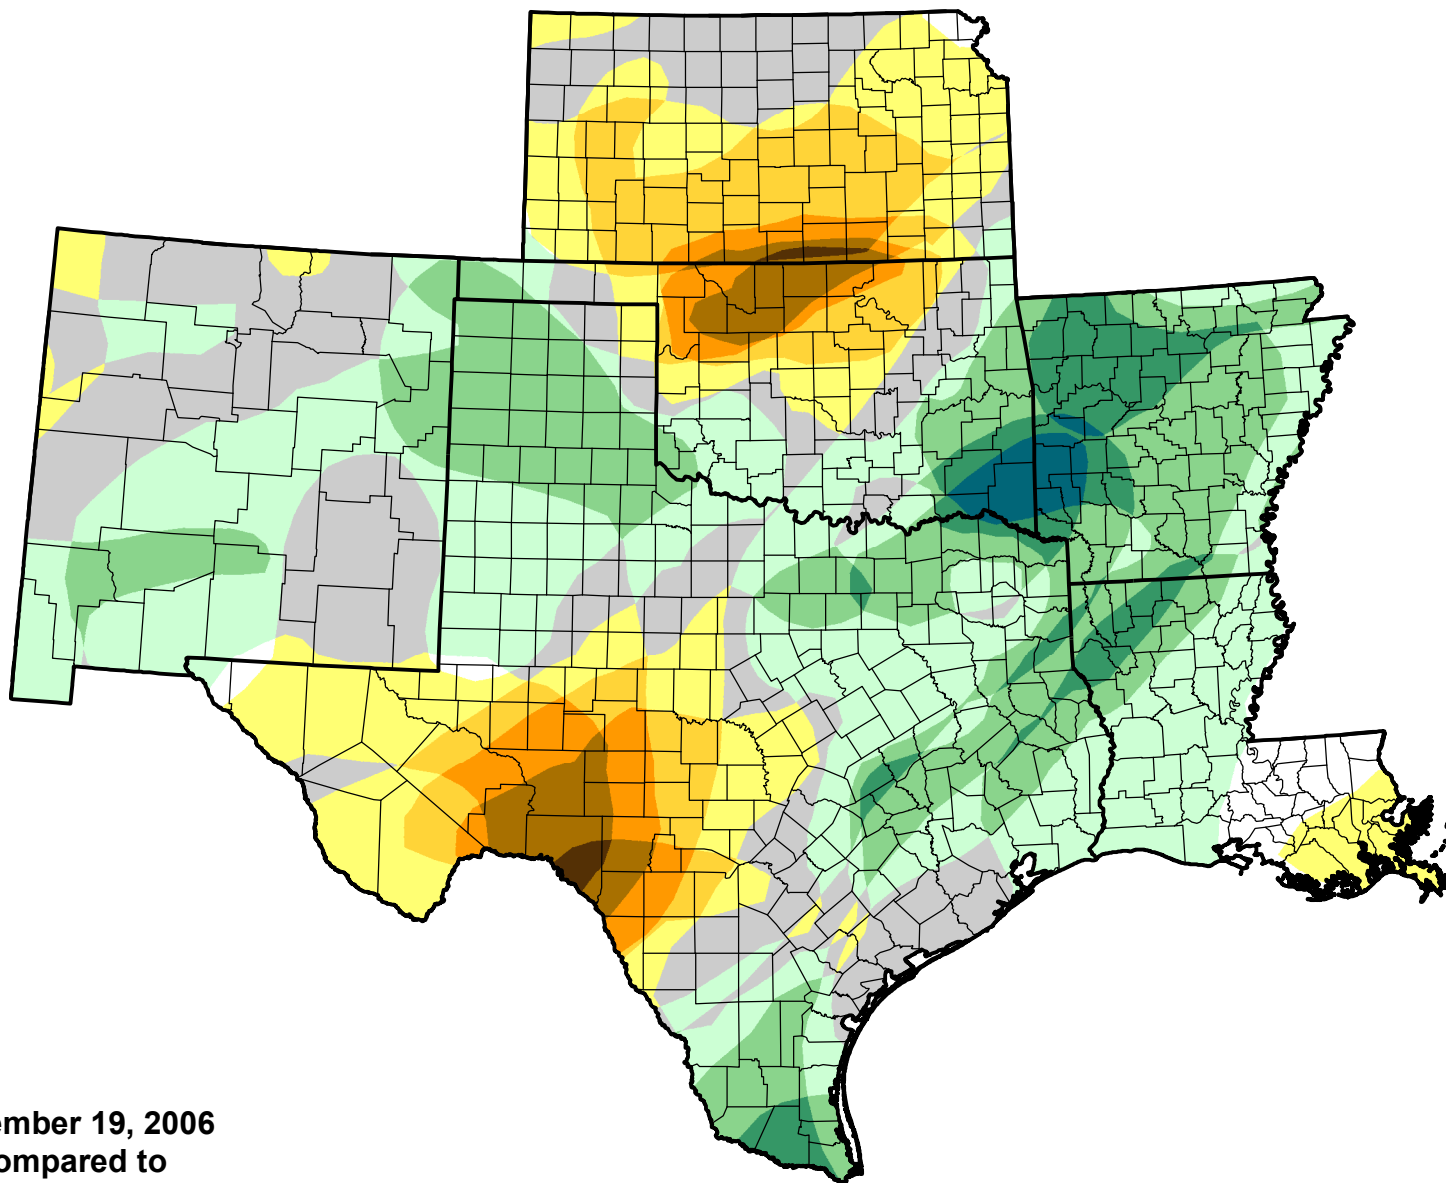

U.S. Drought Monitor Class Change - SCIPP

Start of Calendar Year

-  5 Class Degradation
-  4 Class Degradation
-  3 Class Degradation
-  2 Class Degradation
-  1 Class Degradation
-  No Change
-  1 Class Improvement
-  2 Class Improvement
-  3 Class Improvement
-  4 Class Improvement
-  5 Class Improvement

December 19, 2006
compared to
January 5, 2006

droughtmonitor.unl.edu