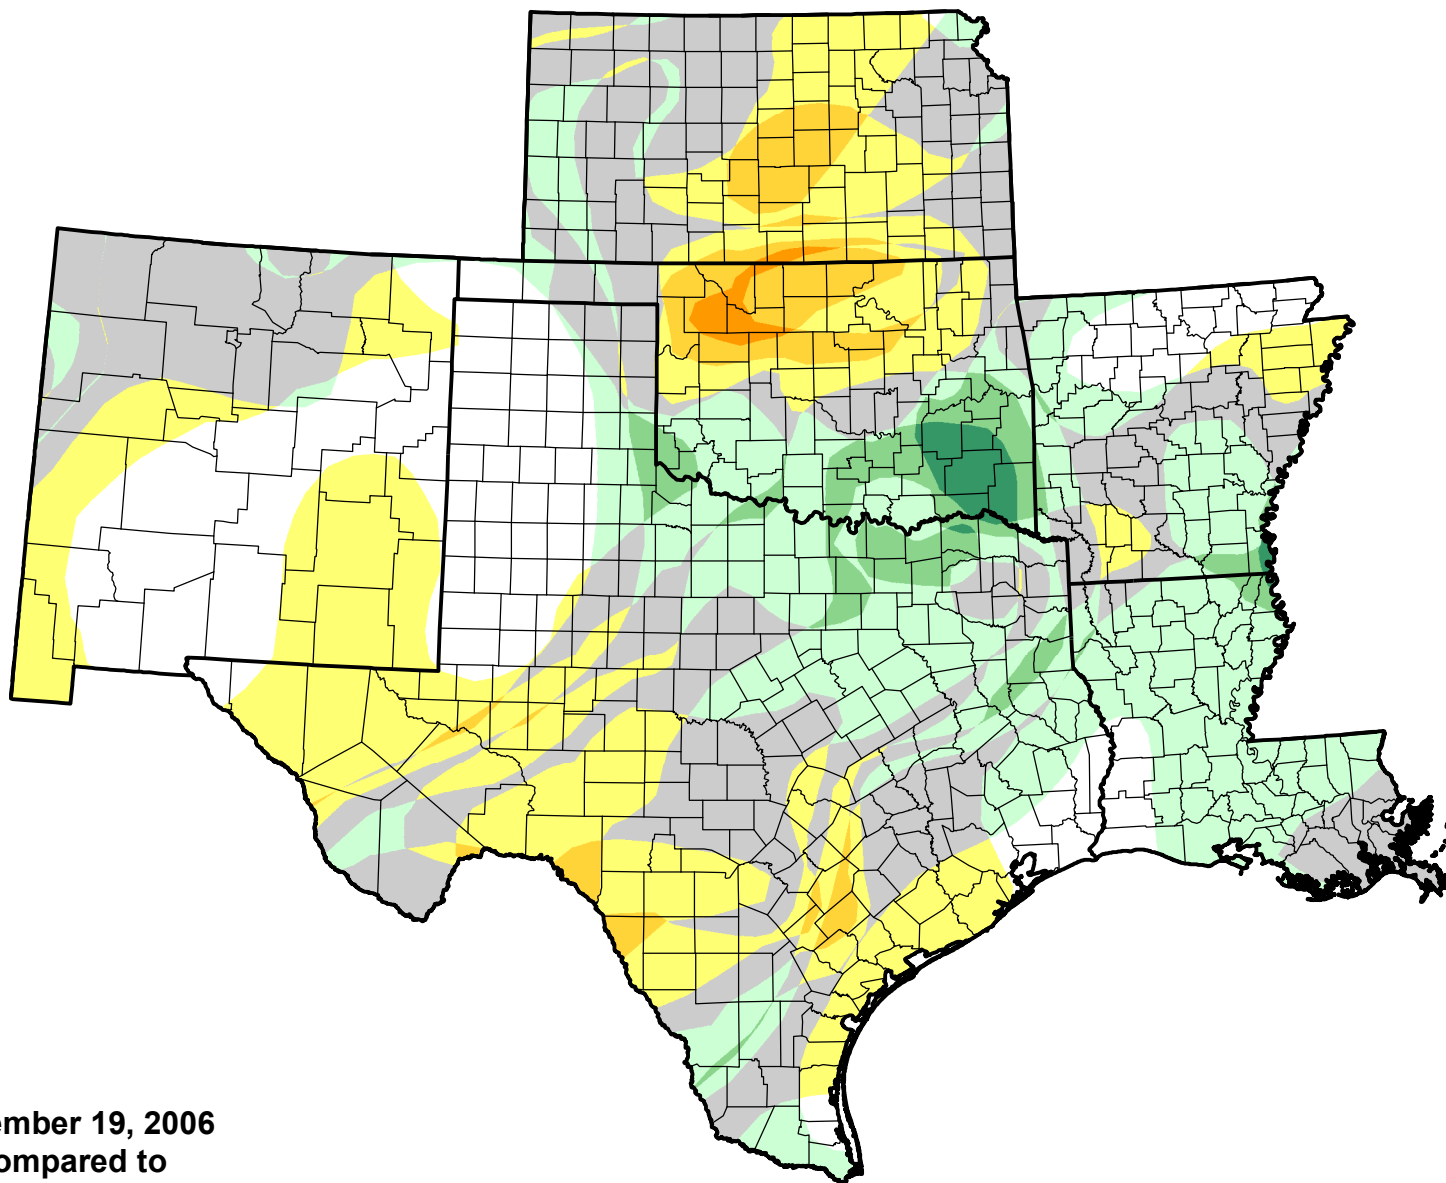

U.S. Drought Monitor Class Change - SCIPP

Start of Water Year

December 19, 2006
compared to
September 28, 2006

droughtmonitor.unl.edu

-  5 Class Degradation
-  4 Class Degradation
-  3 Class Degradation
-  2 Class Degradation
-  1 Class Degradation
-  No Change
-  1 Class Improvement
-  2 Class Improvement
-  3 Class Improvement
-  4 Class Improvement
-  5 Class Improvement