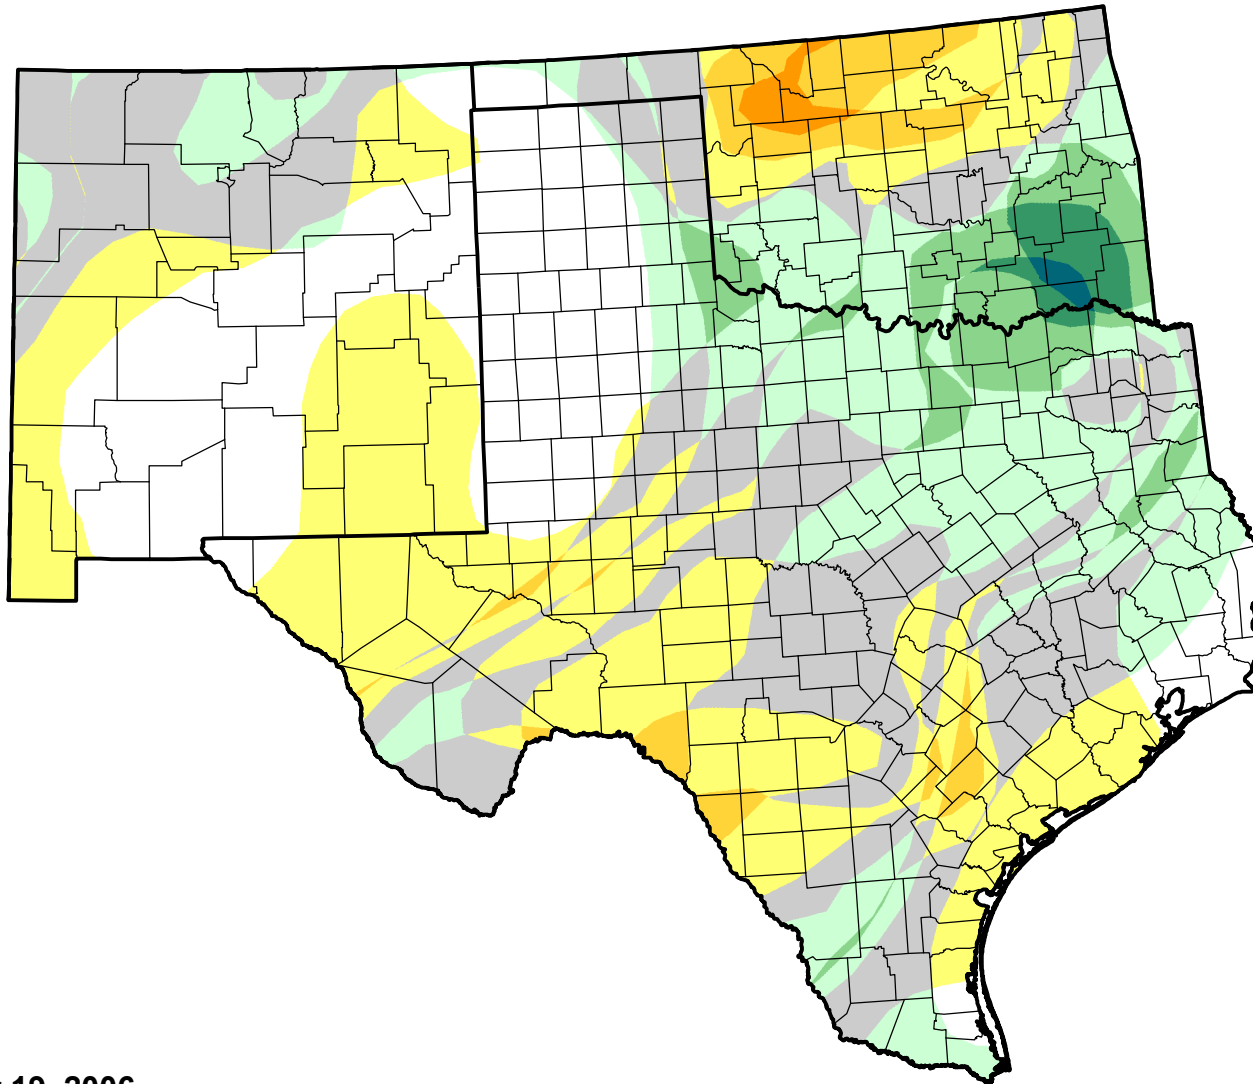

U.S. Drought Monitor Class Change - Southern Plains RDEWS

13 Week

December 19, 2006
compared to
September 21, 2006

droughtmonitor.unl.edu

- | | |
|---|---------------------|
|  | 5 Class Degradation |
|  | 4 Class Degradation |
|  | 3 Class Degradation |
|  | 2 Class Degradation |
|  | 1 Class Degradation |
|  | No Change |
|  | 1 Class Improvement |
|  | 2 Class Improvement |
|  | 3 Class Improvement |
|  | 4 Class Improvement |
|  | 5 Class Improvement |