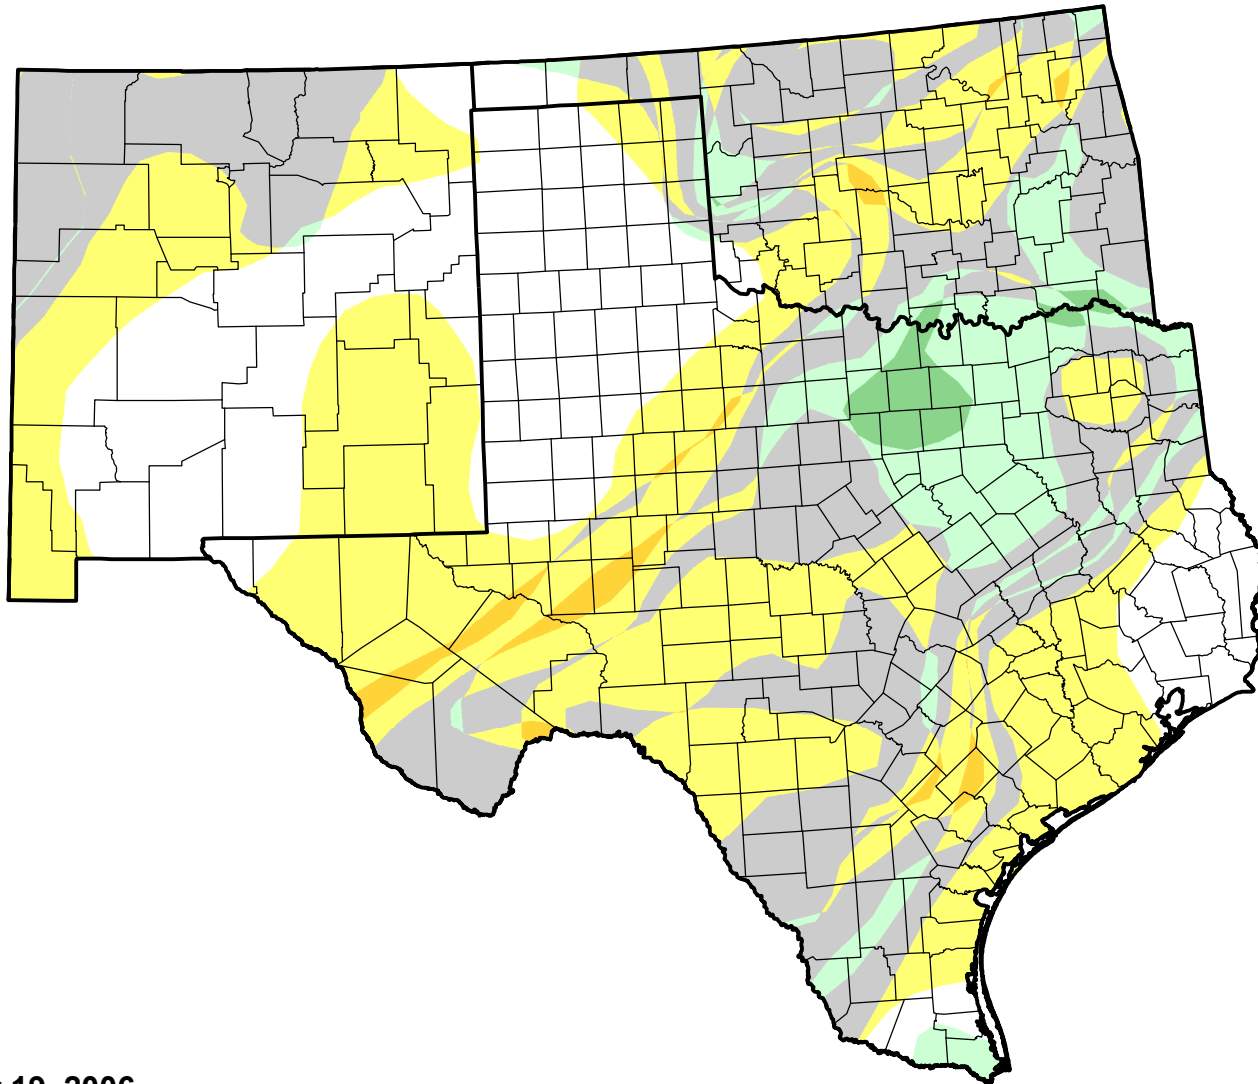

U.S. Drought Monitor Class Change - Southern Plains RDEWS

4 Week

December 19, 2006
compared to
November 22, 2006

droughtmonitor.unl.edu

- | | |
|---|---------------------|
|  | 5 Class Degradation |
|  | 4 Class Degradation |
|  | 3 Class Degradation |
|  | 2 Class Degradation |
|  | 1 Class Degradation |
|  | No Change |
|  | 1 Class Improvement |
|  | 2 Class Improvement |
|  | 3 Class Improvement |
|  | 4 Class Improvement |
|  | 5 Class Improvement |