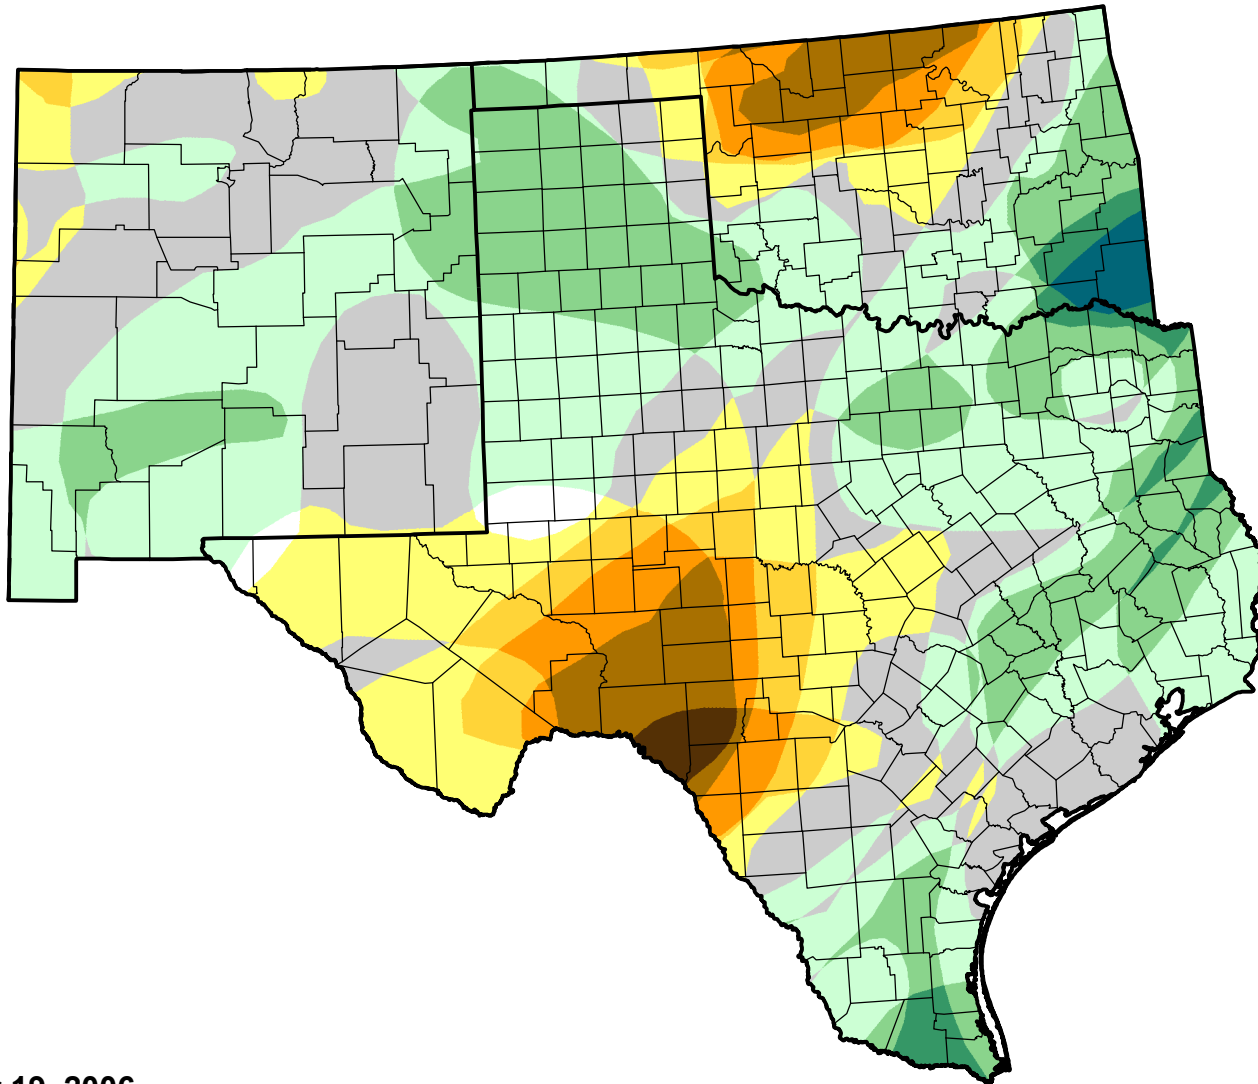

U.S. Drought Monitor Class Change - Southern Plains RDEWS

52 Week

December 19, 2006
compared to
December 22, 2005

droughtmonitor.unl.edu