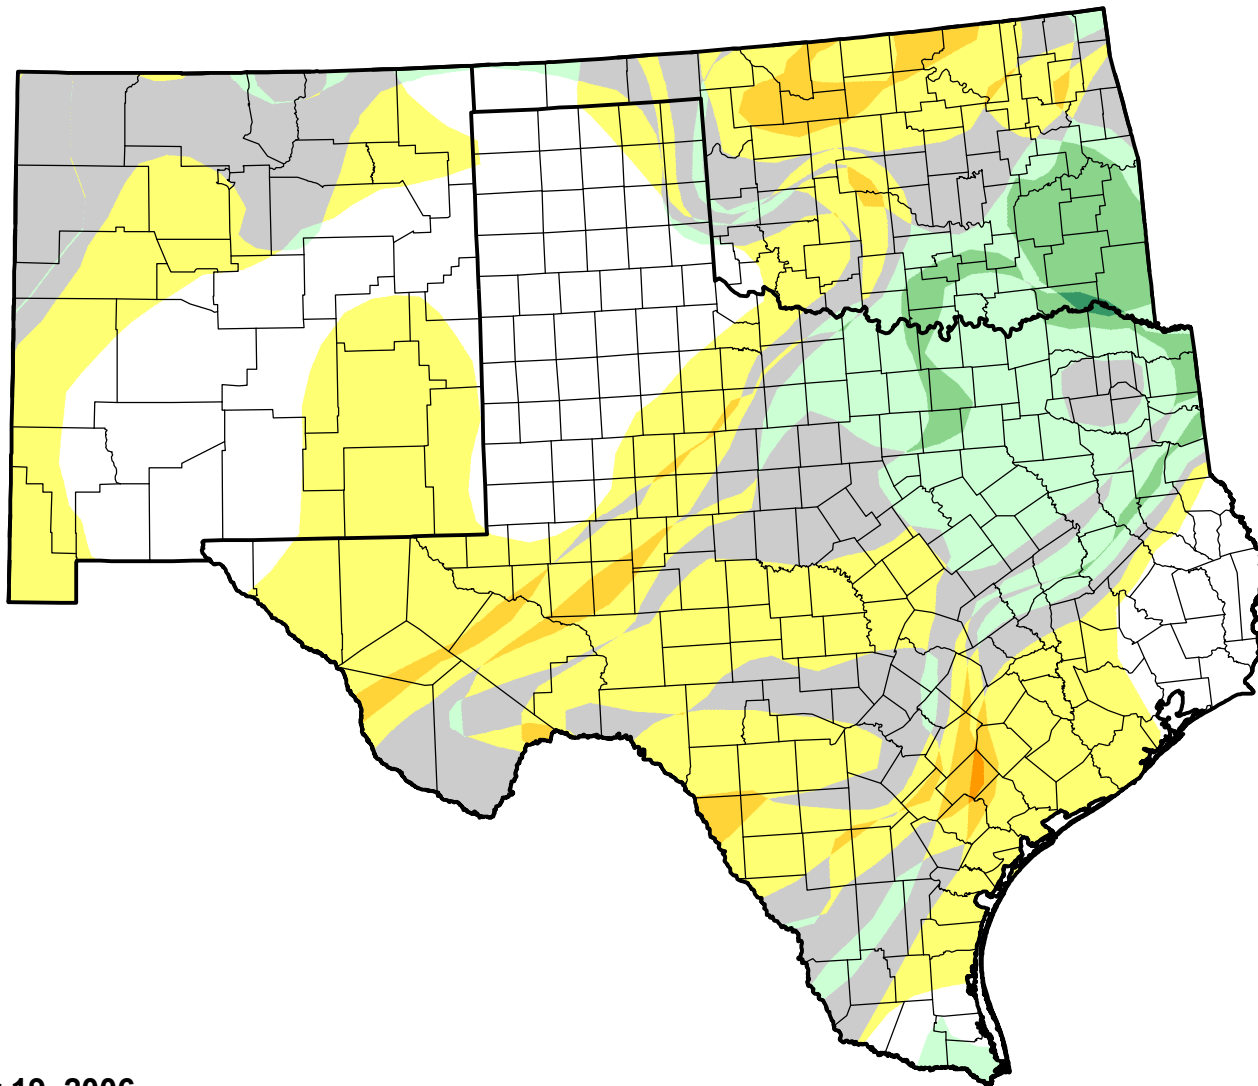

U.S. Drought Monitor Class Change - Southern Plains RDEWS

8 Week

December 19, 2006
compared to
October 26, 2006

droughtmonitor.unl.edu

- | | |
|---|---------------------|
|  | 5 Class Degradation |
|  | 4 Class Degradation |
|  | 3 Class Degradation |
|  | 2 Class Degradation |
|  | 1 Class Degradation |
|  | No Change |
|  | 1 Class Improvement |
|  | 2 Class Improvement |
|  | 3 Class Improvement |
|  | 4 Class Improvement |
|  | 5 Class Improvement |