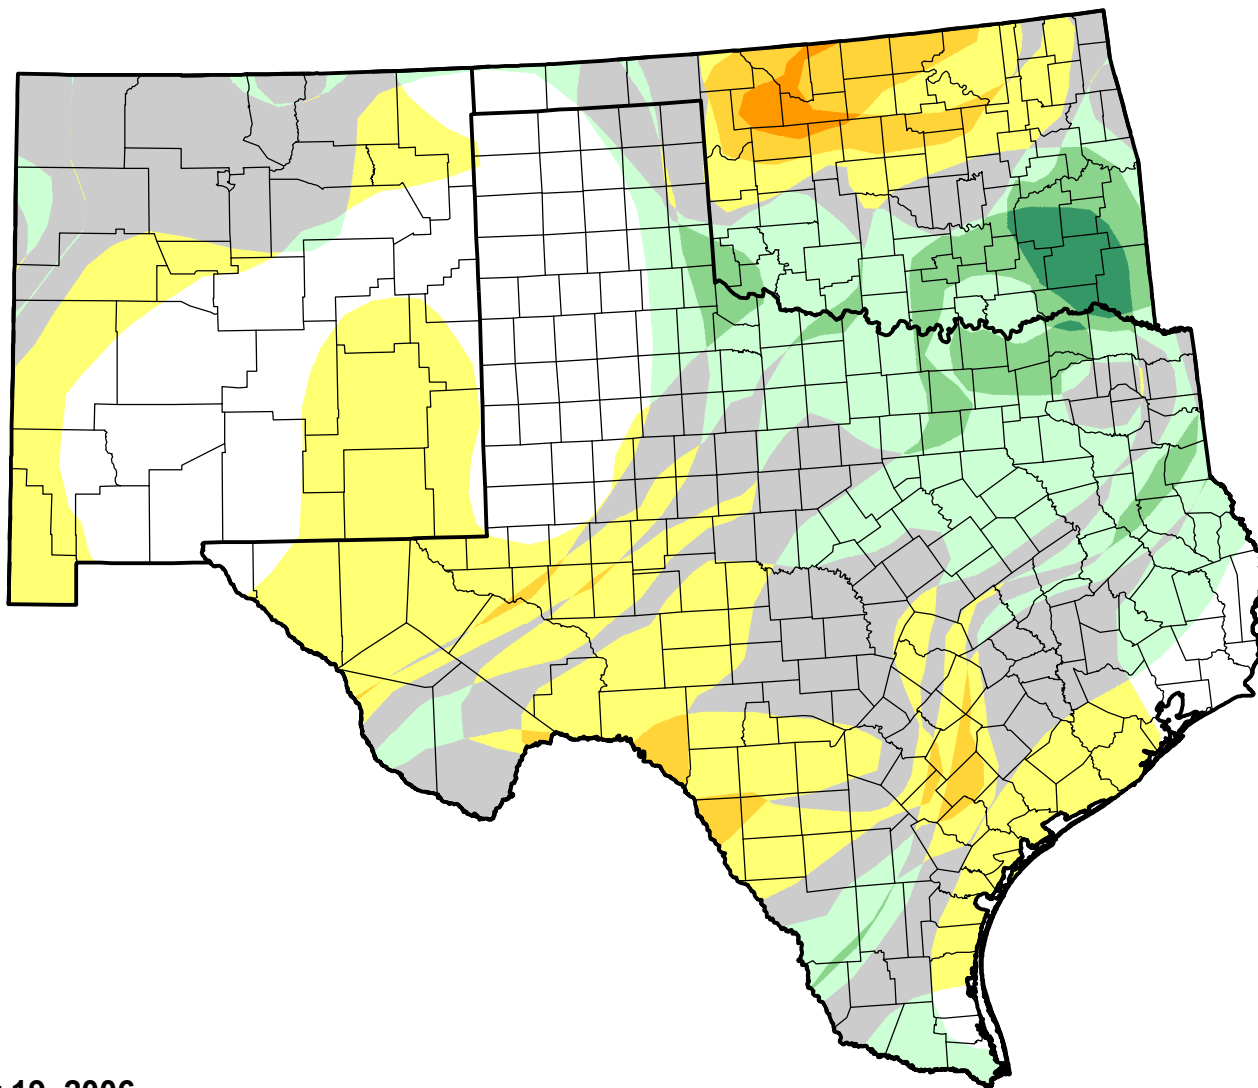

U.S. Drought Monitor Class Change - Southern Plains RDEWS

Start of Water Year

December 19, 2006
compared to
September 28, 2006

droughtmonitor.unl.edu

-  5 Class Degradation
-  4 Class Degradation
-  3 Class Degradation
-  2 Class Degradation
-  1 Class Degradation
-  No Change
-  1 Class Improvement
-  2 Class Improvement
-  3 Class Improvement
-  4 Class Improvement
-  5 Class Improvement