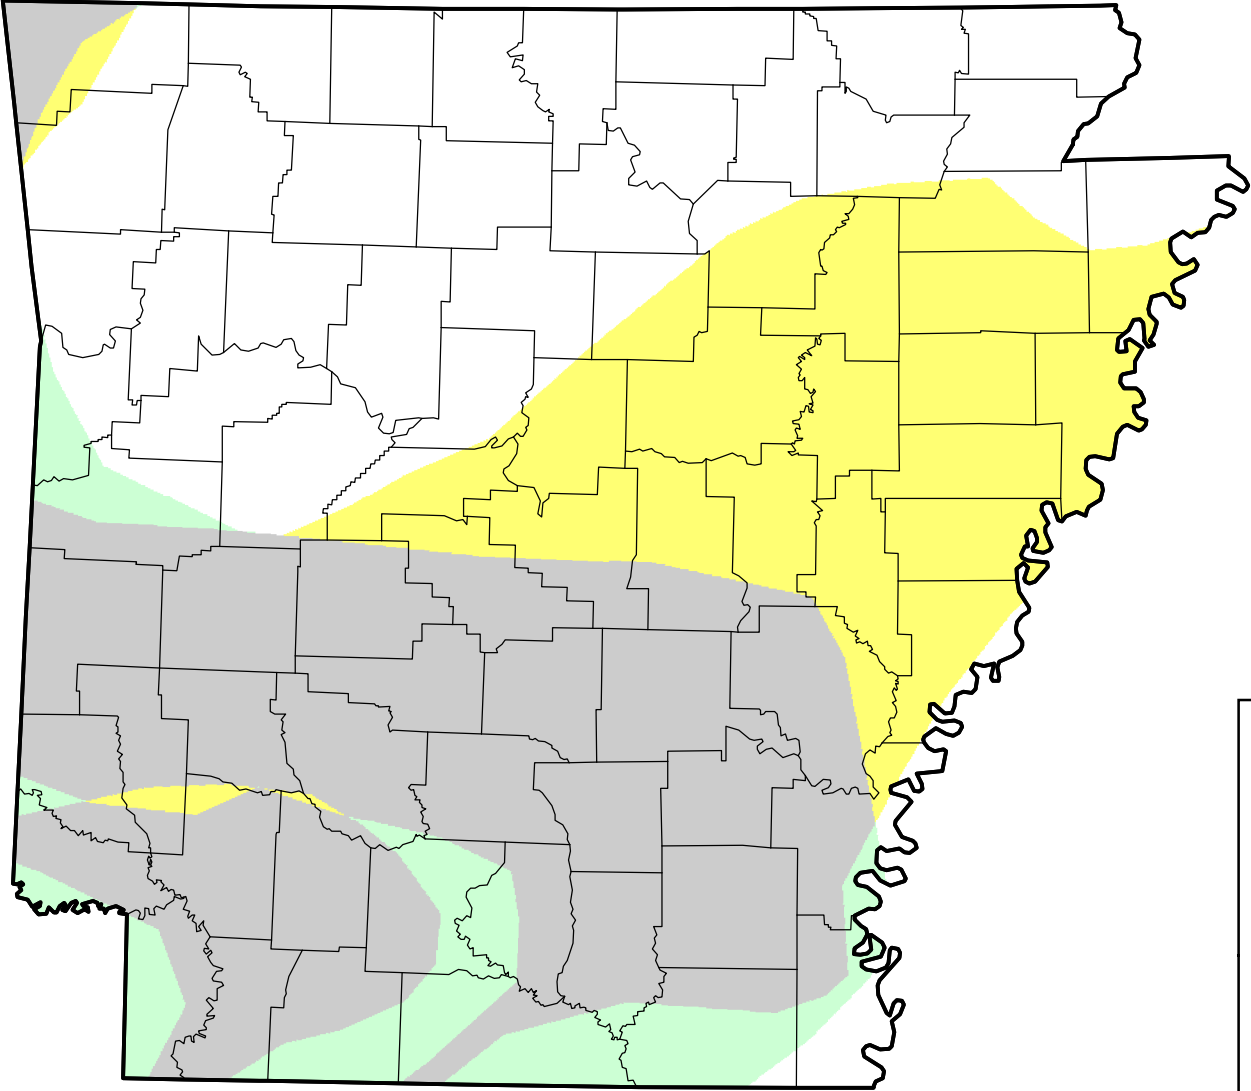

# U.S. Drought Monitor Class Change - Arkansas

4 Week

December 26, 2006  
compared to  
November 30, 2006

[droughtmonitor.unl.edu](http://droughtmonitor.unl.edu)

-  5 Class Degradation
-  4 Class Degradation
-  3 Class Degradation
-  2 Class Degradation
-  1 Class Degradation
-  No Change
-  1 Class Improvement
-  2 Class Improvement
-  3 Class Improvement
-  4 Class Improvement
-  5 Class Improvement