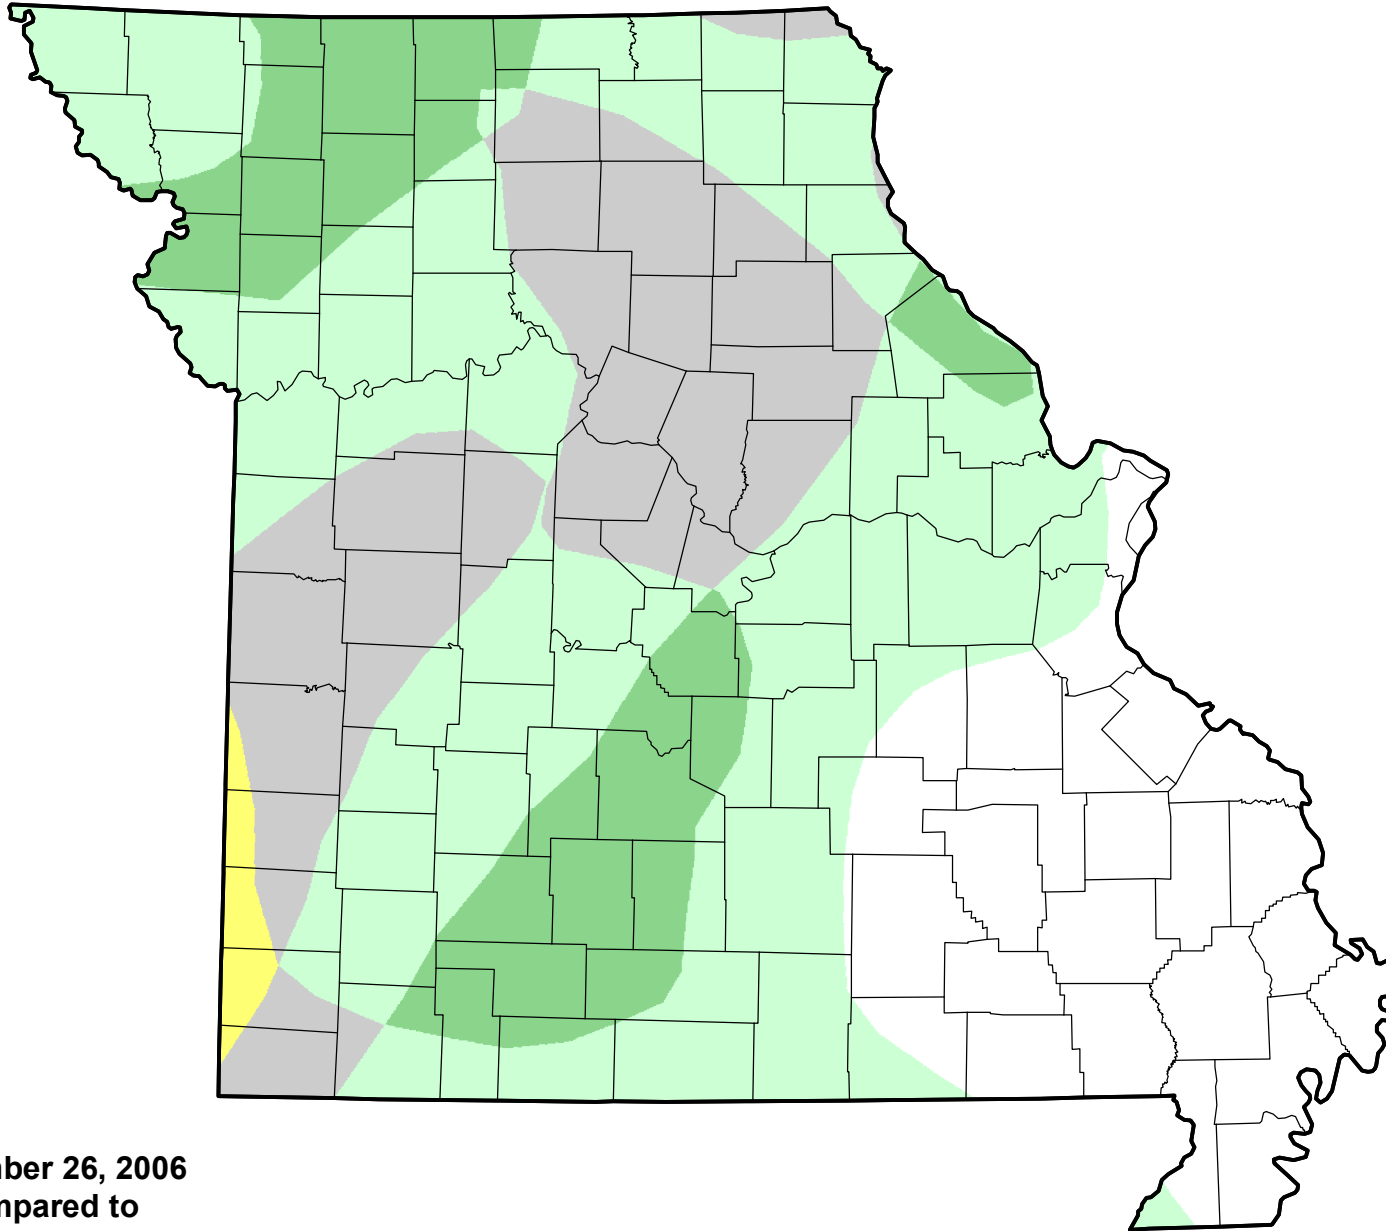

U.S. Drought Monitor Class Change - Missouri

26 Week

December 26, 2006
compared to
June 29, 2006

droughtmonitor.unl.edu

-  5 Class Degradation
-  4 Class Degradation
-  3 Class Degradation
-  2 Class Degradation
-  1 Class Degradation
-  No Change
-  1 Class Improvement
-  2 Class Improvement
-  3 Class Improvement
-  4 Class Improvement
-  5 Class Improvement