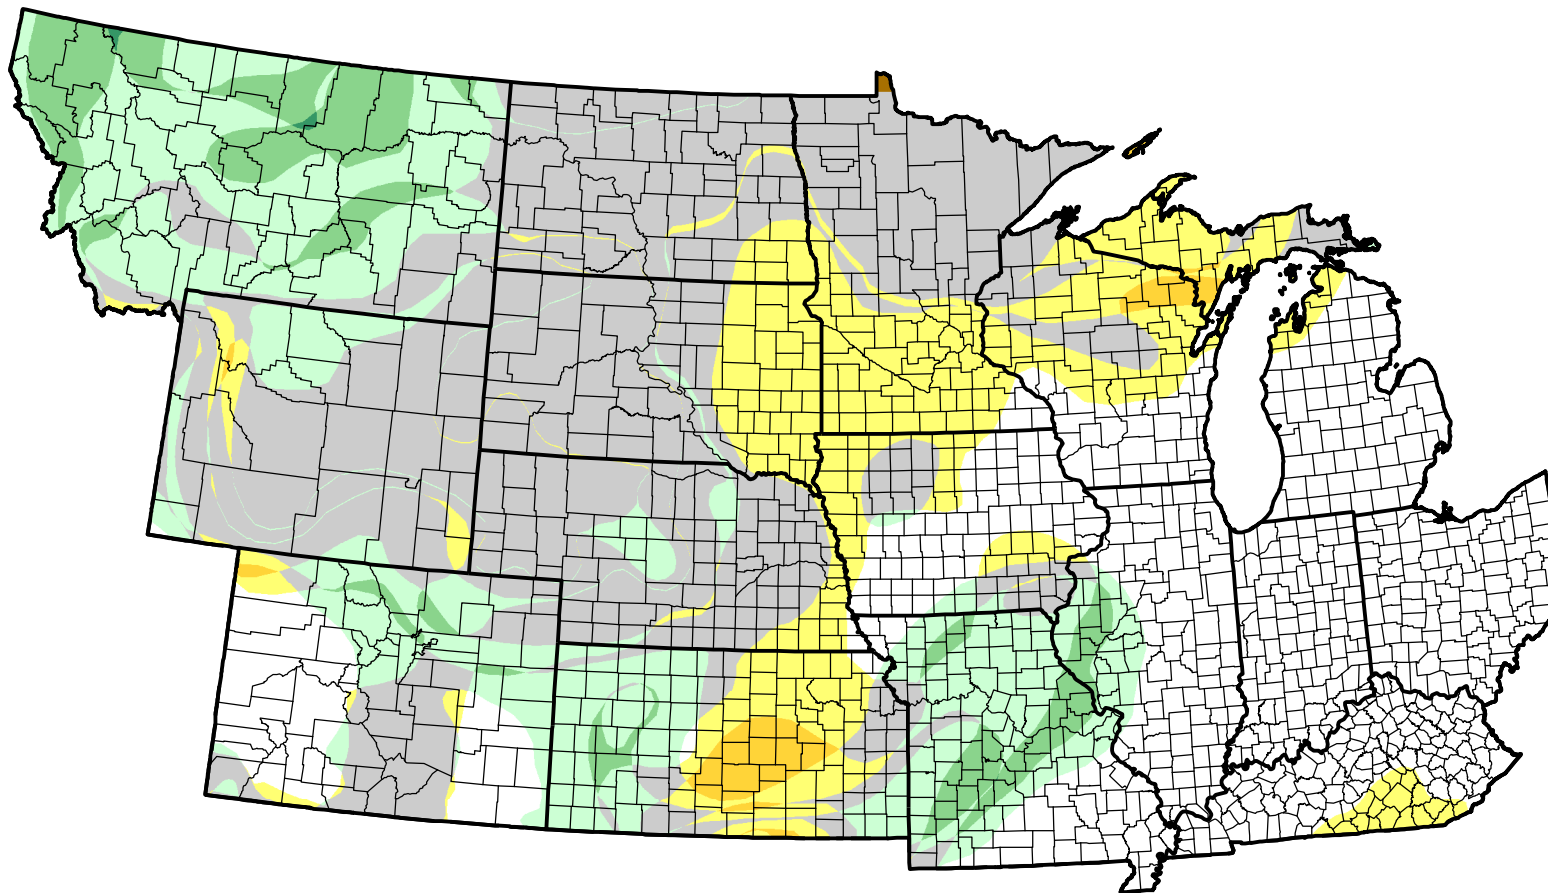

U.S. Drought Monitor Class Change - NWS Central 8 Week

December 26, 2006
compared to
November 2, 2006

droughtmonitor.unl.edu

-  5 Class Degradation
-  4 Class Degradation
-  3 Class Degradation
-  2 Class Degradation
-  1 Class Degradation
-  No Change
-  1 Class Improvement
-  2 Class Improvement
-  3 Class Improvement
-  4 Class Improvement
-  5 Class Improvement