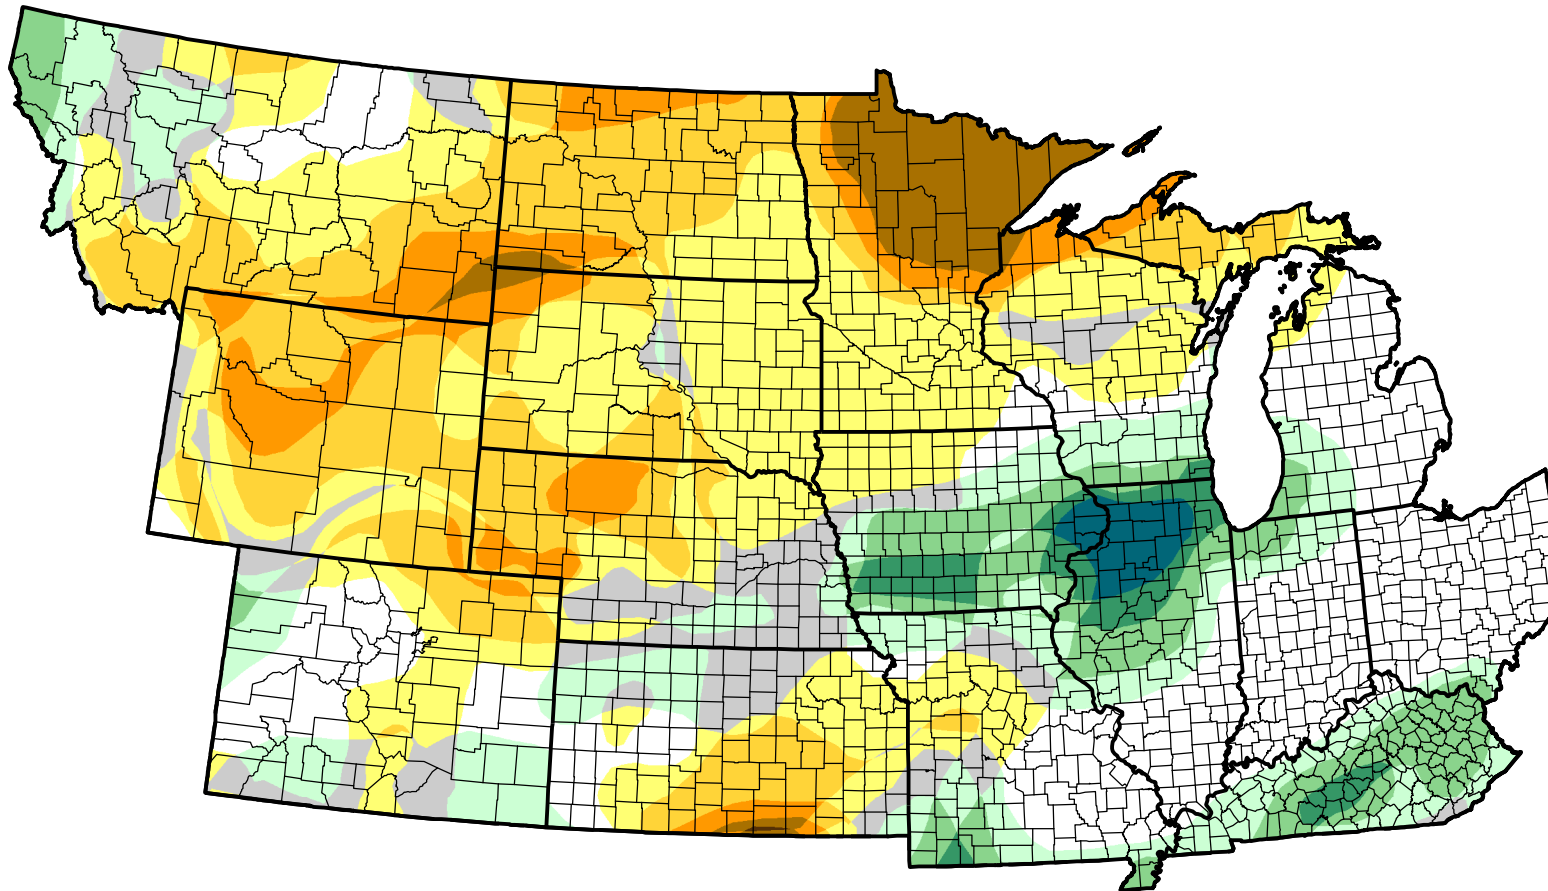

U.S. Drought Monitor Class Change - NWS Central Start of Calendar Year

December 26, 2006
compared to
January 5, 2006

droughtmonitor.unl.edu

-  5 Class Degradation
-  4 Class Degradation
-  3 Class Degradation
-  2 Class Degradation
-  1 Class Degradation
-  No Change
-  1 Class Improvement
-  2 Class Improvement
-  3 Class Improvement
-  4 Class Improvement
-  5 Class Improvement