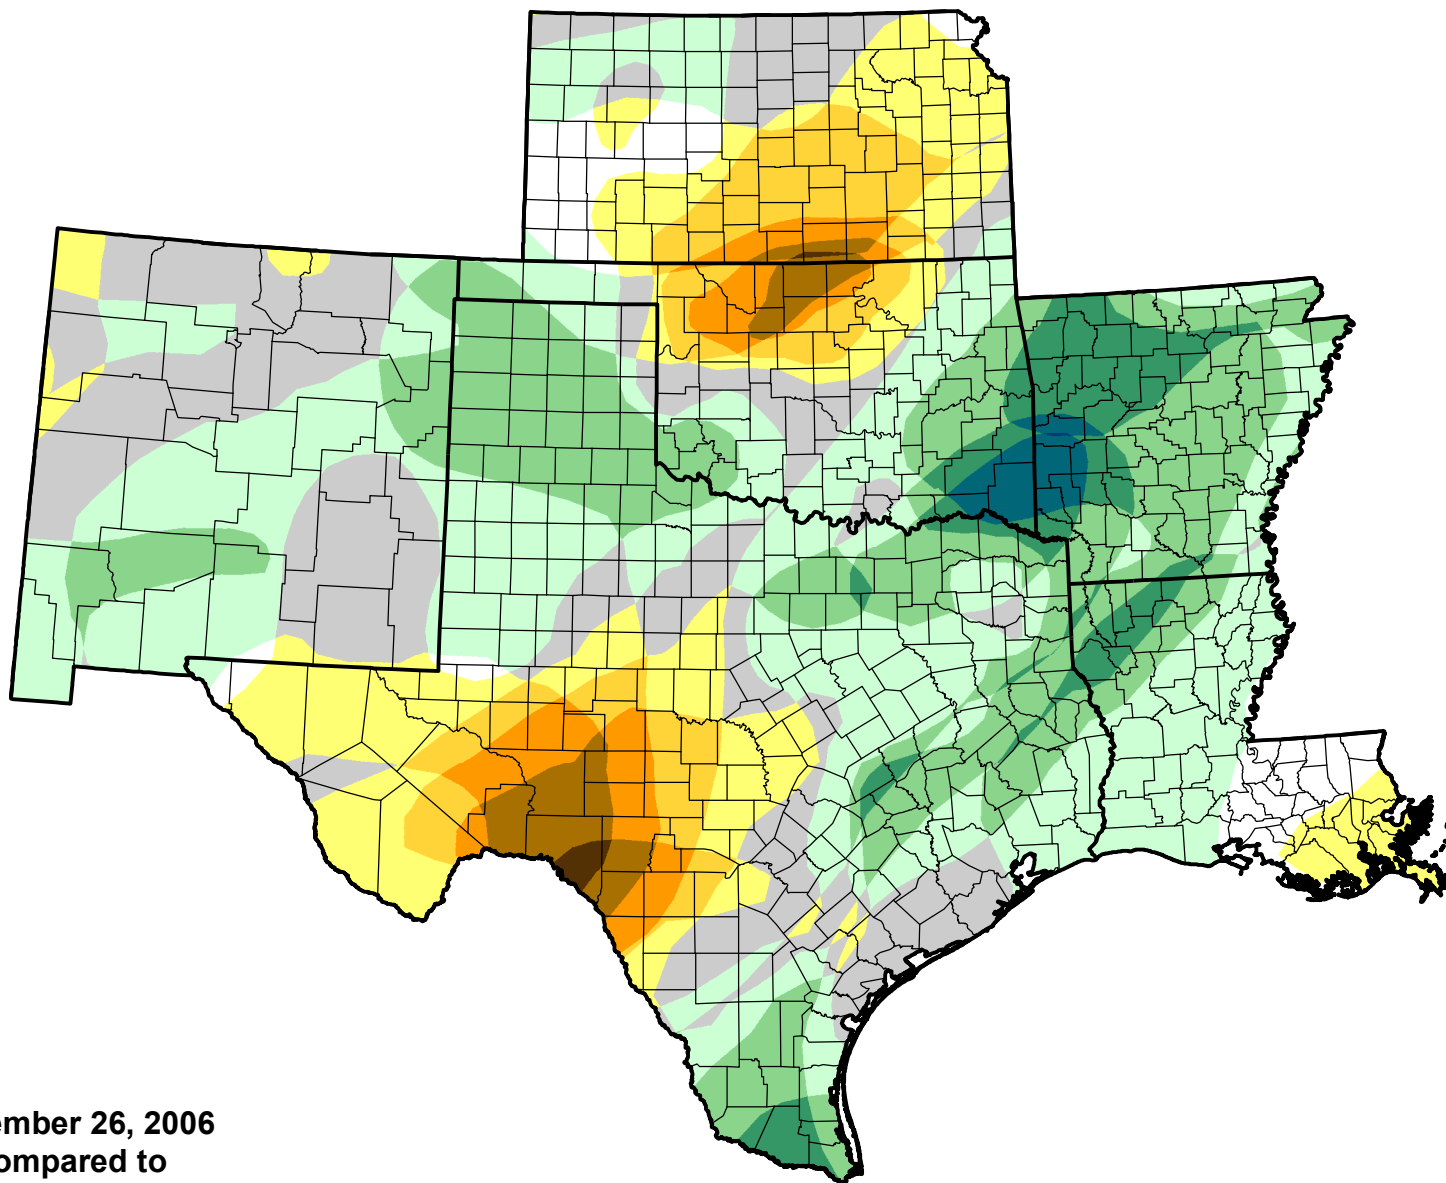

U.S. Drought Monitor Class Change - SCIPP

Start of Calendar Year

December 26, 2006
compared to
January 5, 2006

droughtmonitor.unl.edu

-  5 Class Degradation
-  4 Class Degradation
-  3 Class Degradation
-  2 Class Degradation
-  1 Class Degradation
-  No Change
-  1 Class Improvement
-  2 Class Improvement
-  3 Class Improvement
-  4 Class Improvement
-  5 Class Improvement