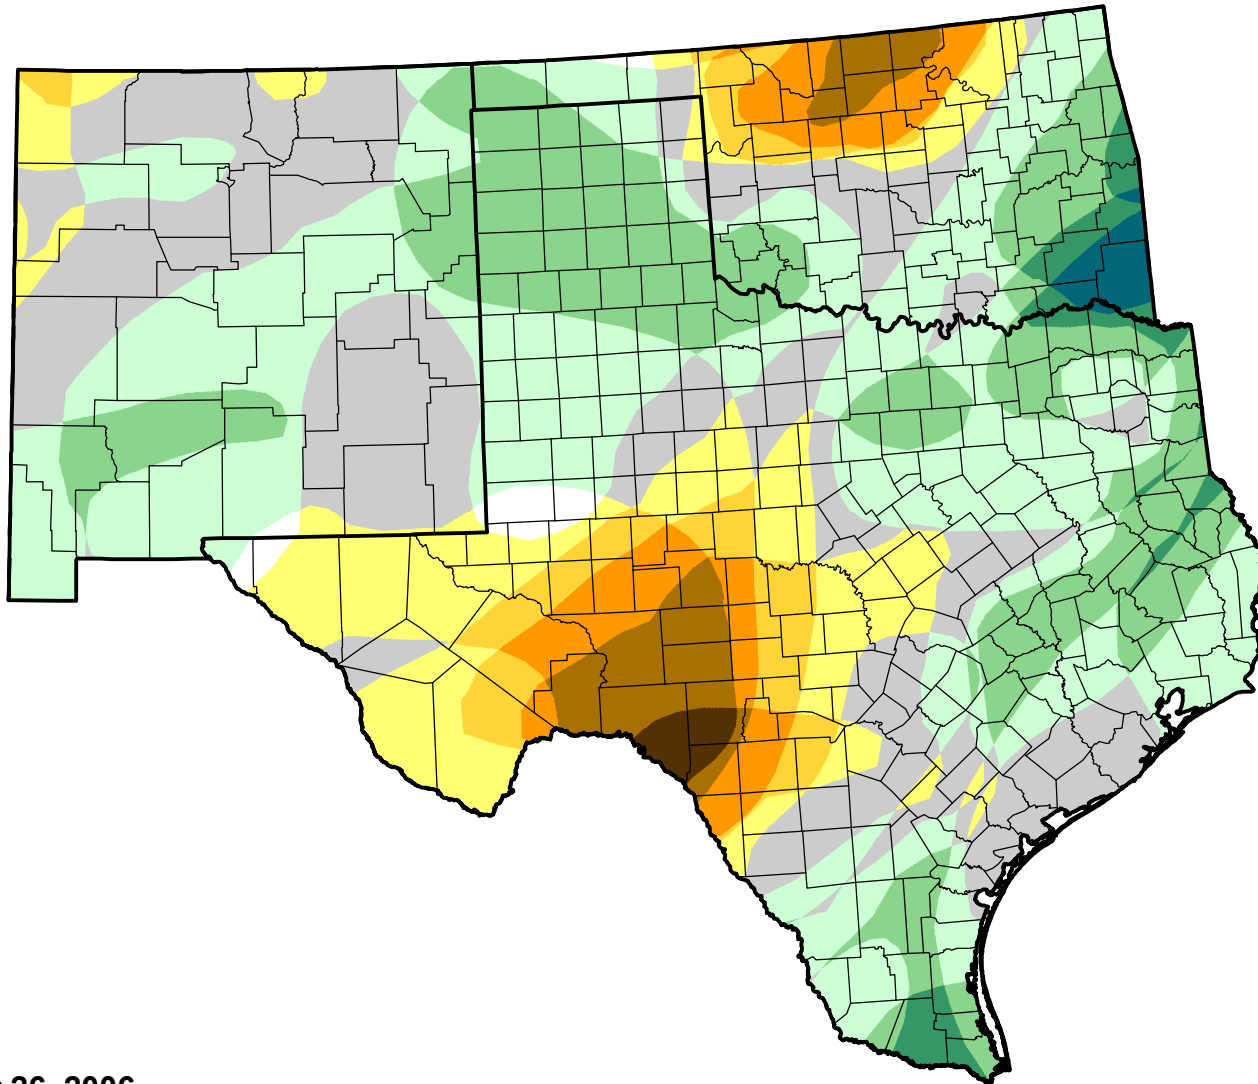

# U.S. Drought Monitor Class Change - Southern Plains RDEWS

52 Week

December 26, 2006  
compared to  
December 29, 2005

[droughtmonitor.unl.edu](http://droughtmonitor.unl.edu)