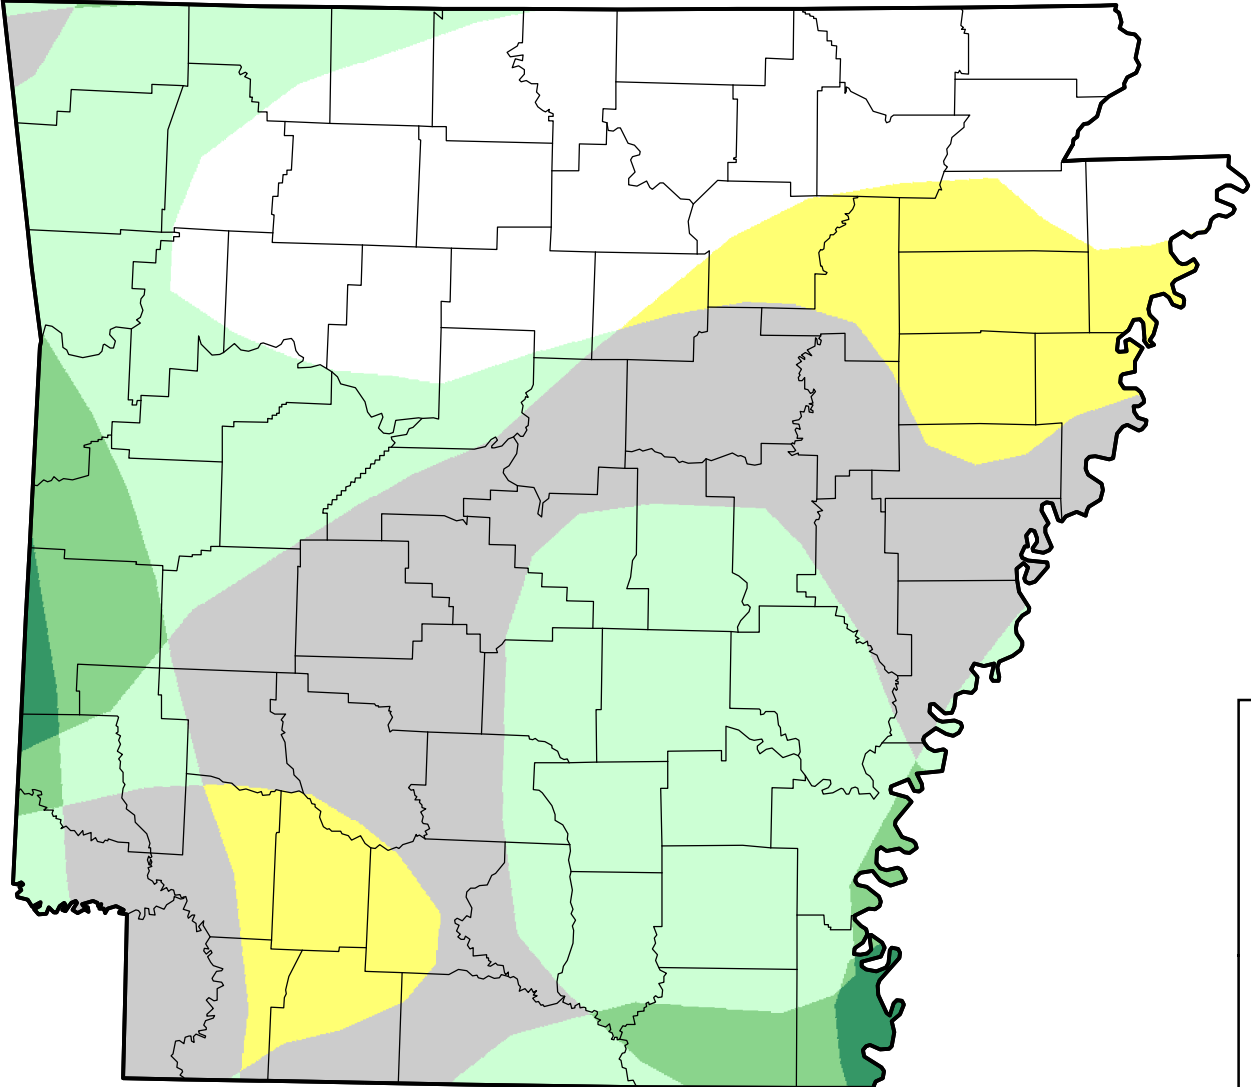

U.S. Drought Monitor Class Change - Arkansas

Start of Water Year

January 2, 2007
compared to
September 28, 2006

droughtmonitor.unl.edu

-  5 Class Degradation
-  4 Class Degradation
-  3 Class Degradation
-  2 Class Degradation
-  1 Class Degradation
-  No Change
-  1 Class Improvement
-  2 Class Improvement
-  3 Class Improvement
-  4 Class Improvement
-  5 Class Improvement