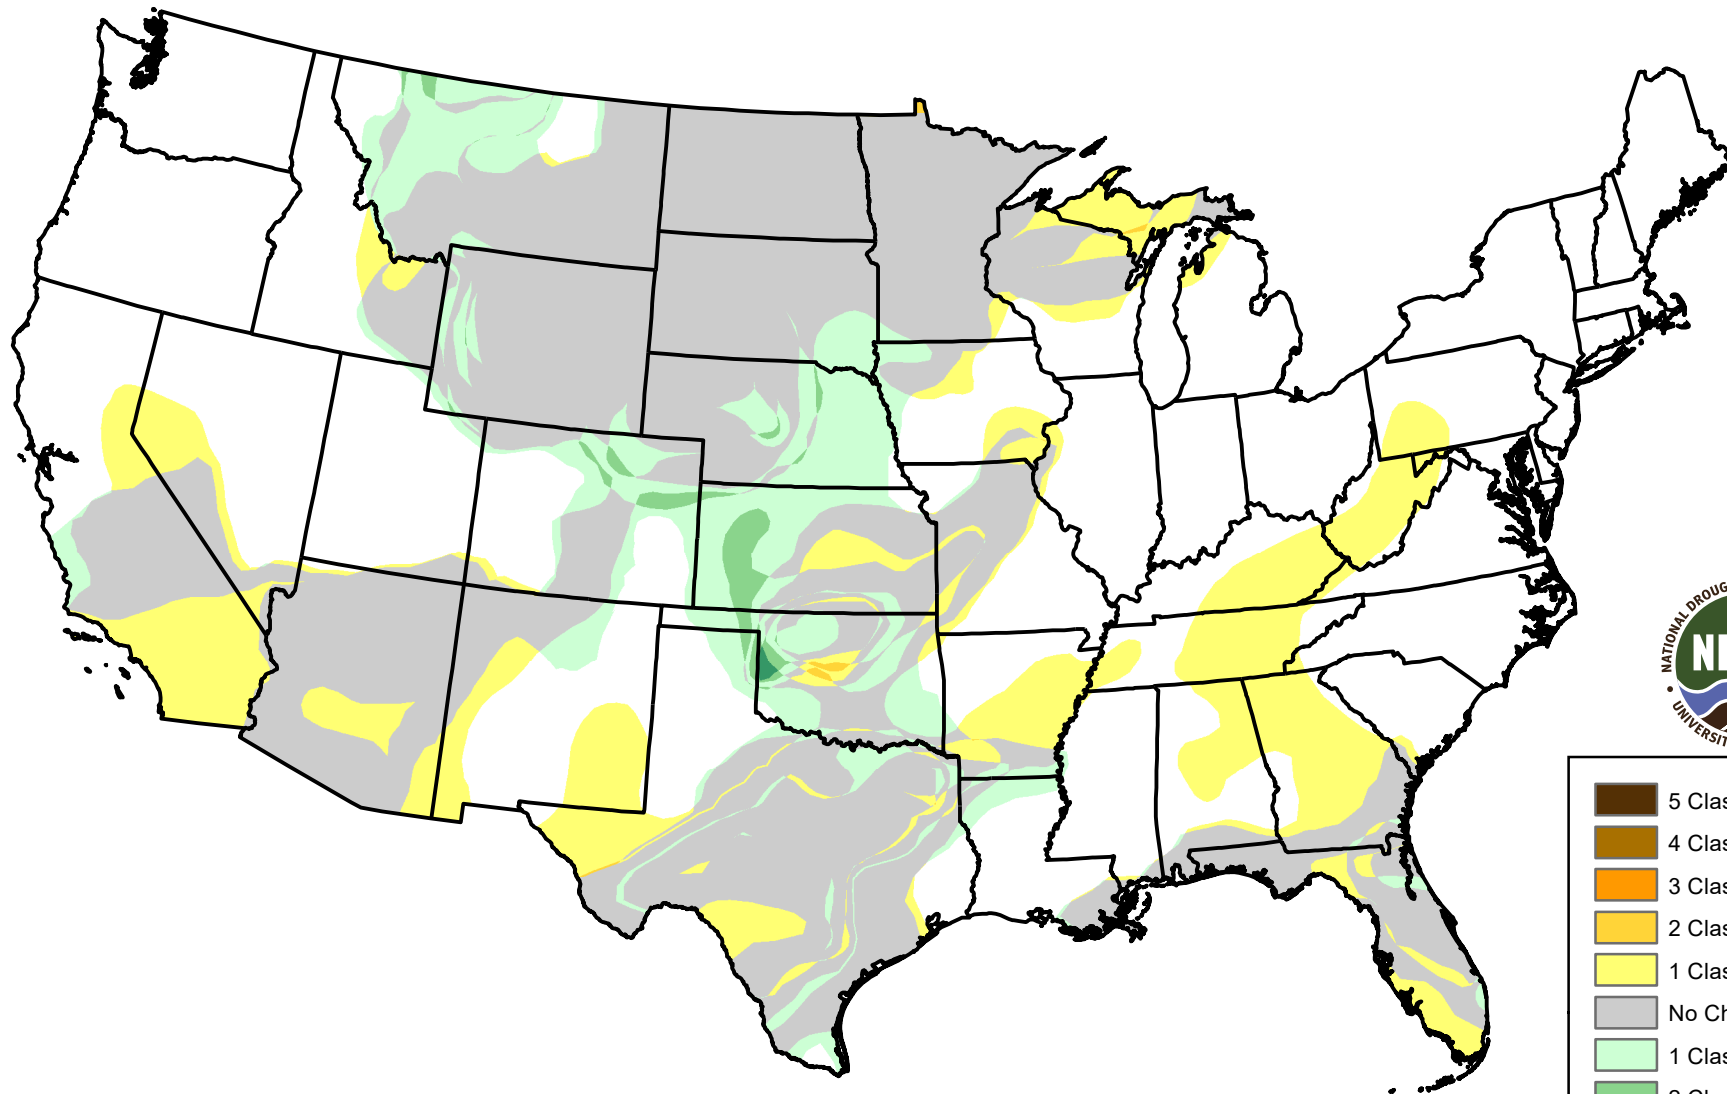

U.S. Drought Monitor Class Change - Continental U.S. (CONUS)

4 Week

January 2, 2007
compared to
December 7, 2006

droughtmonitor.unl.edu

-  5 Class Degradation
-  4 Class Degradation
-  3 Class Degradation
-  2 Class Degradation
-  1 Class Degradation
-  No Change
-  1 Class Improvement
-  2 Class Improvement
-  3 Class Improvement
-  4 Class Improvement
-  5 Class Improvement