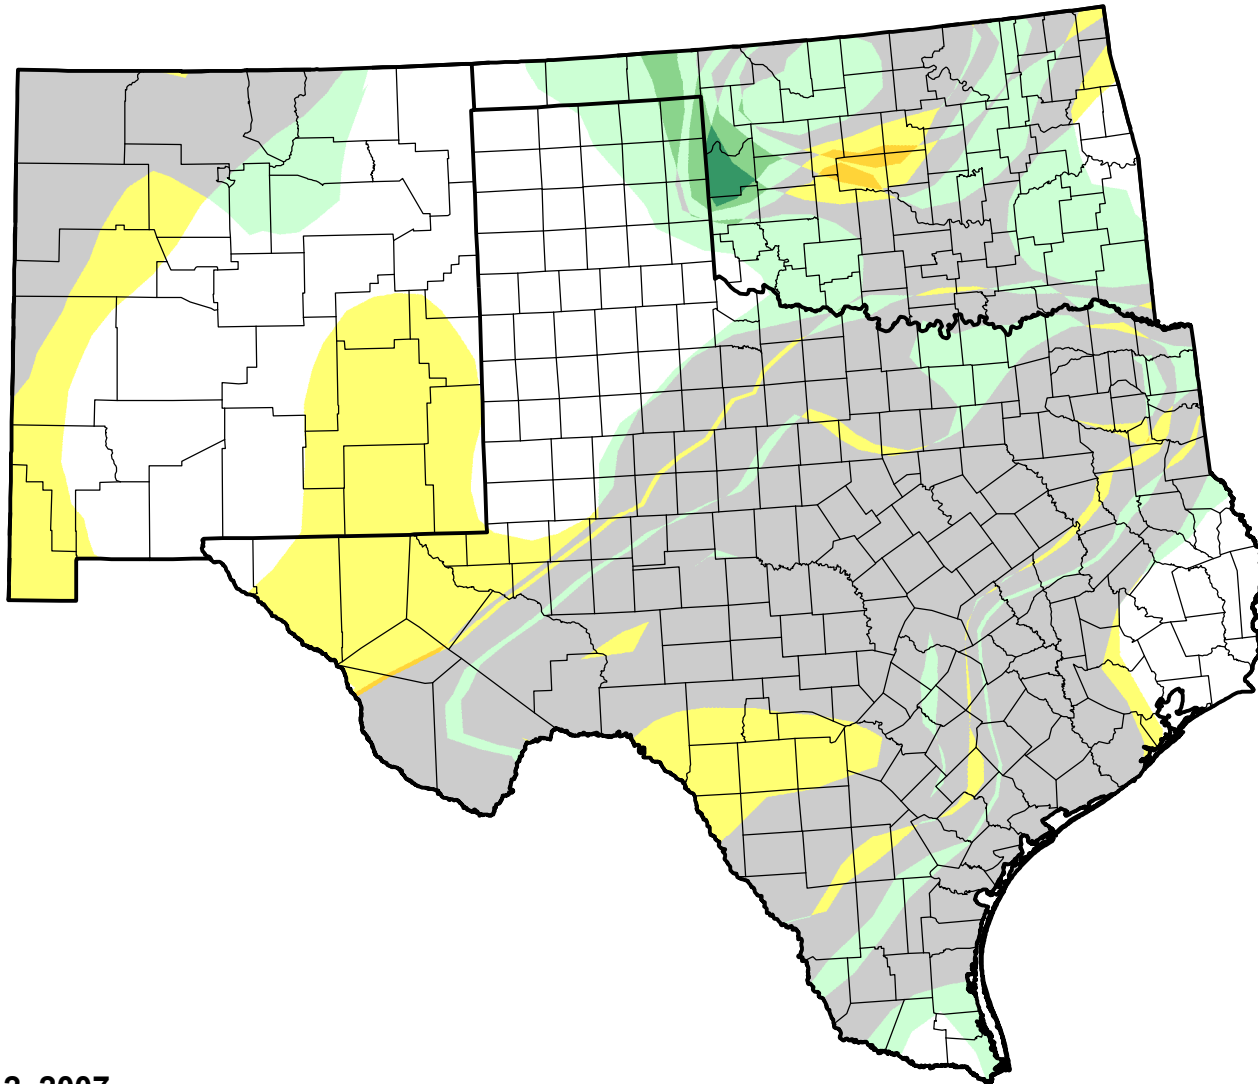

U.S. Drought Monitor Class Change - Southern Plains RDEWS

4 Week

January 2, 2007
compared to
December 7, 2006

droughtmonitor.unl.edu

-  5 Class Degradation
-  4 Class Degradation
-  3 Class Degradation
-  2 Class Degradation
-  1 Class Degradation
-  No Change
-  1 Class Improvement
-  2 Class Improvement
-  3 Class Improvement
-  4 Class Improvement
-  5 Class Improvement