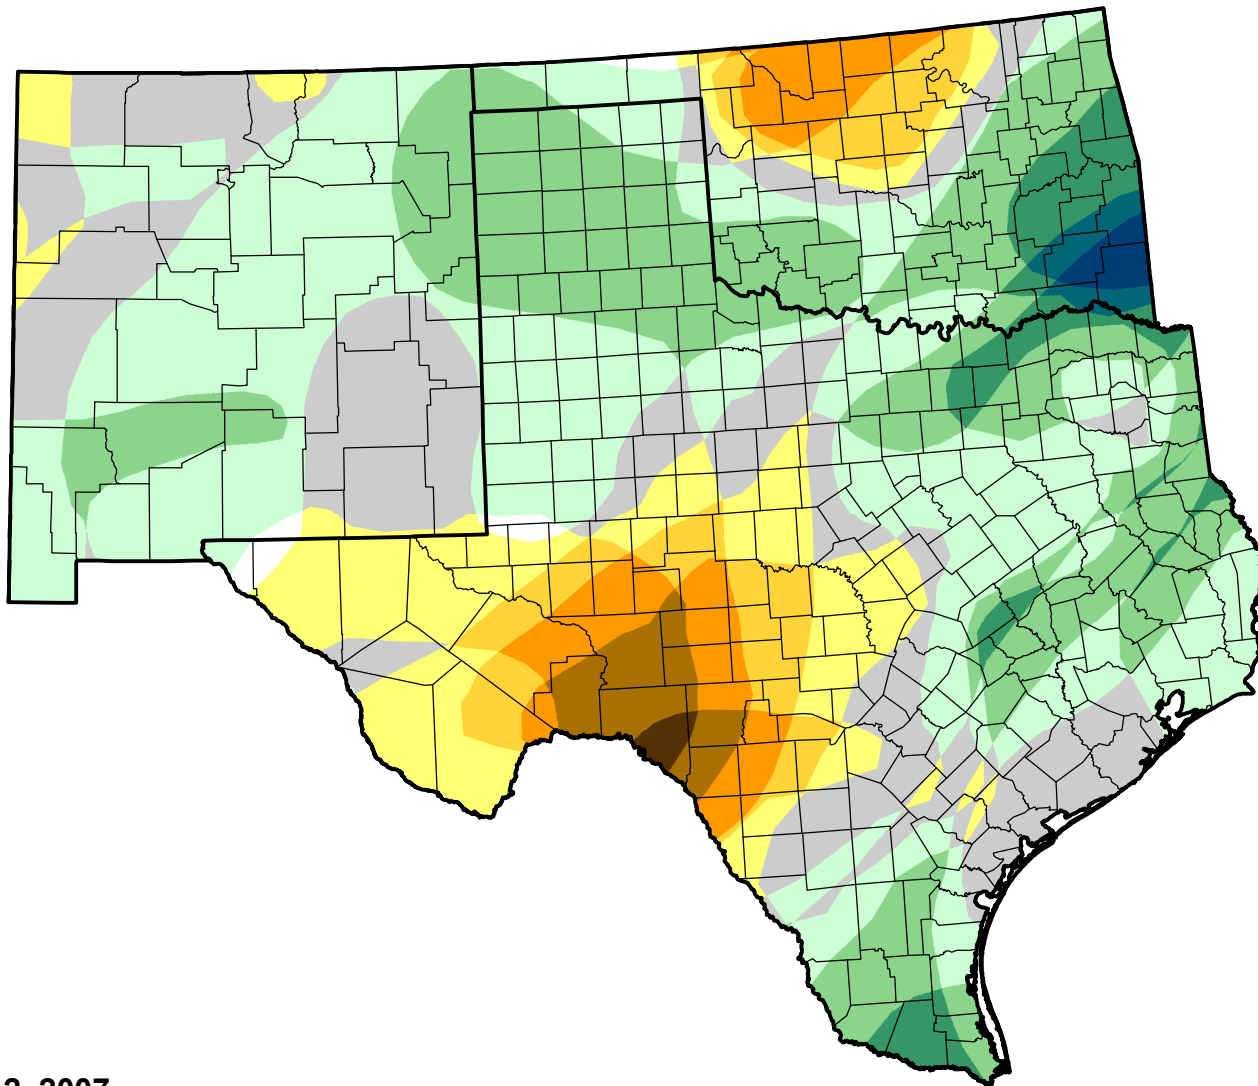

# U.S. Drought Monitor Class Change - Southern Plains RDEWS

52 Week

January 2, 2007  
compared to  
January 5, 2006

[droughtmonitor.unl.edu](http://droughtmonitor.unl.edu)

-  5 Class Degradation
-  4 Class Degradation
-  3 Class Degradation
-  2 Class Degradation
-  1 Class Degradation
-  No Change
-  1 Class Improvement
-  2 Class Improvement
-  3 Class Improvement
-  4 Class Improvement
-  5 Class Improvement