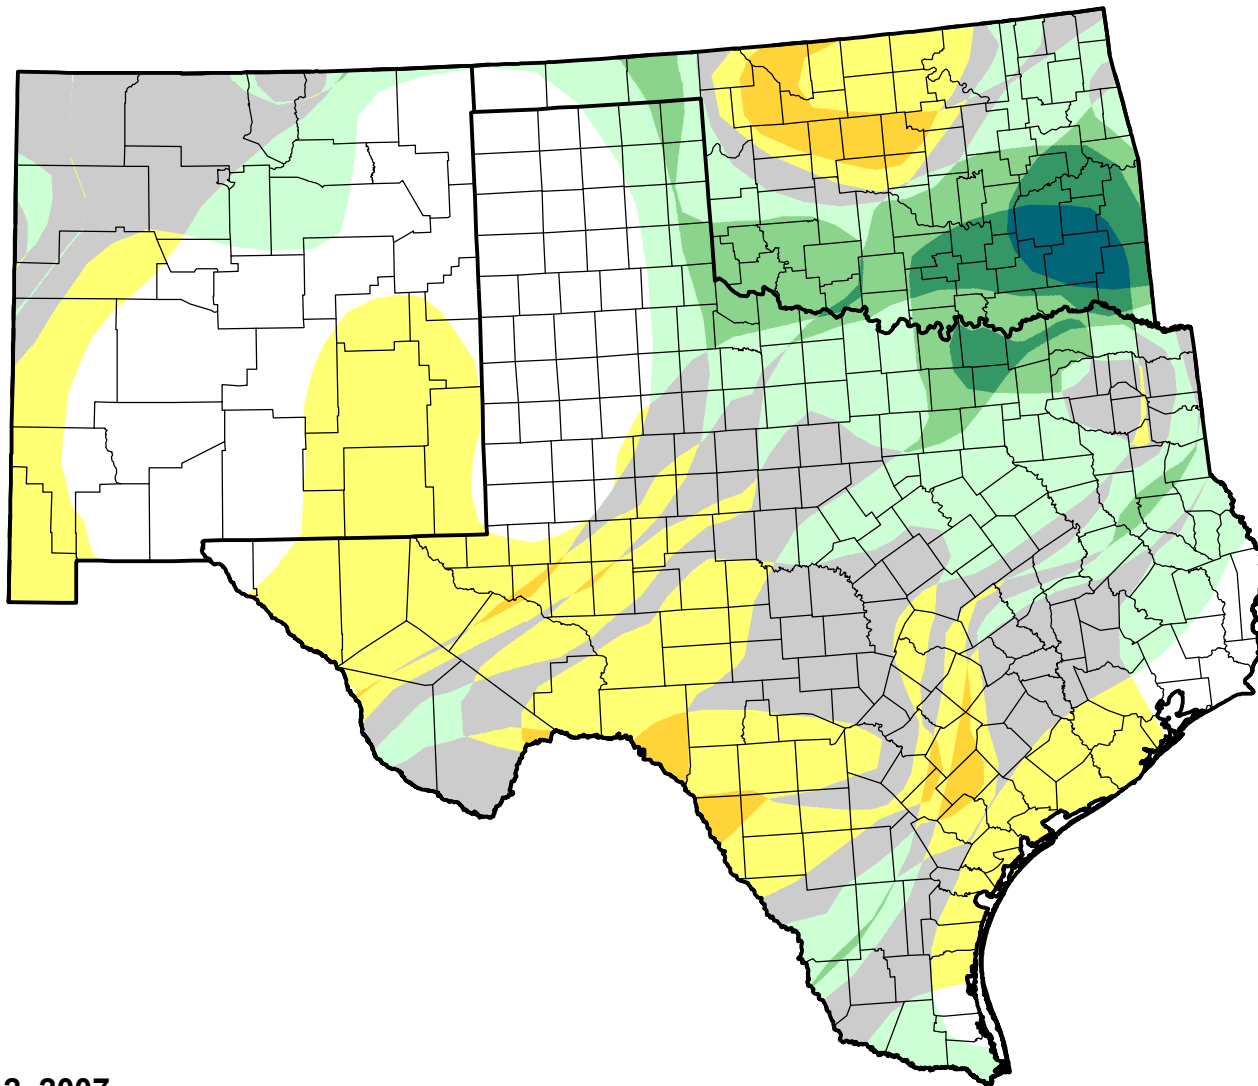

U.S. Drought Monitor Class Change - Southern Plains RDEWS

Start of Water Year

January 2, 2007
compared to
September 28, 2006

droughtmonitor.unl.edu