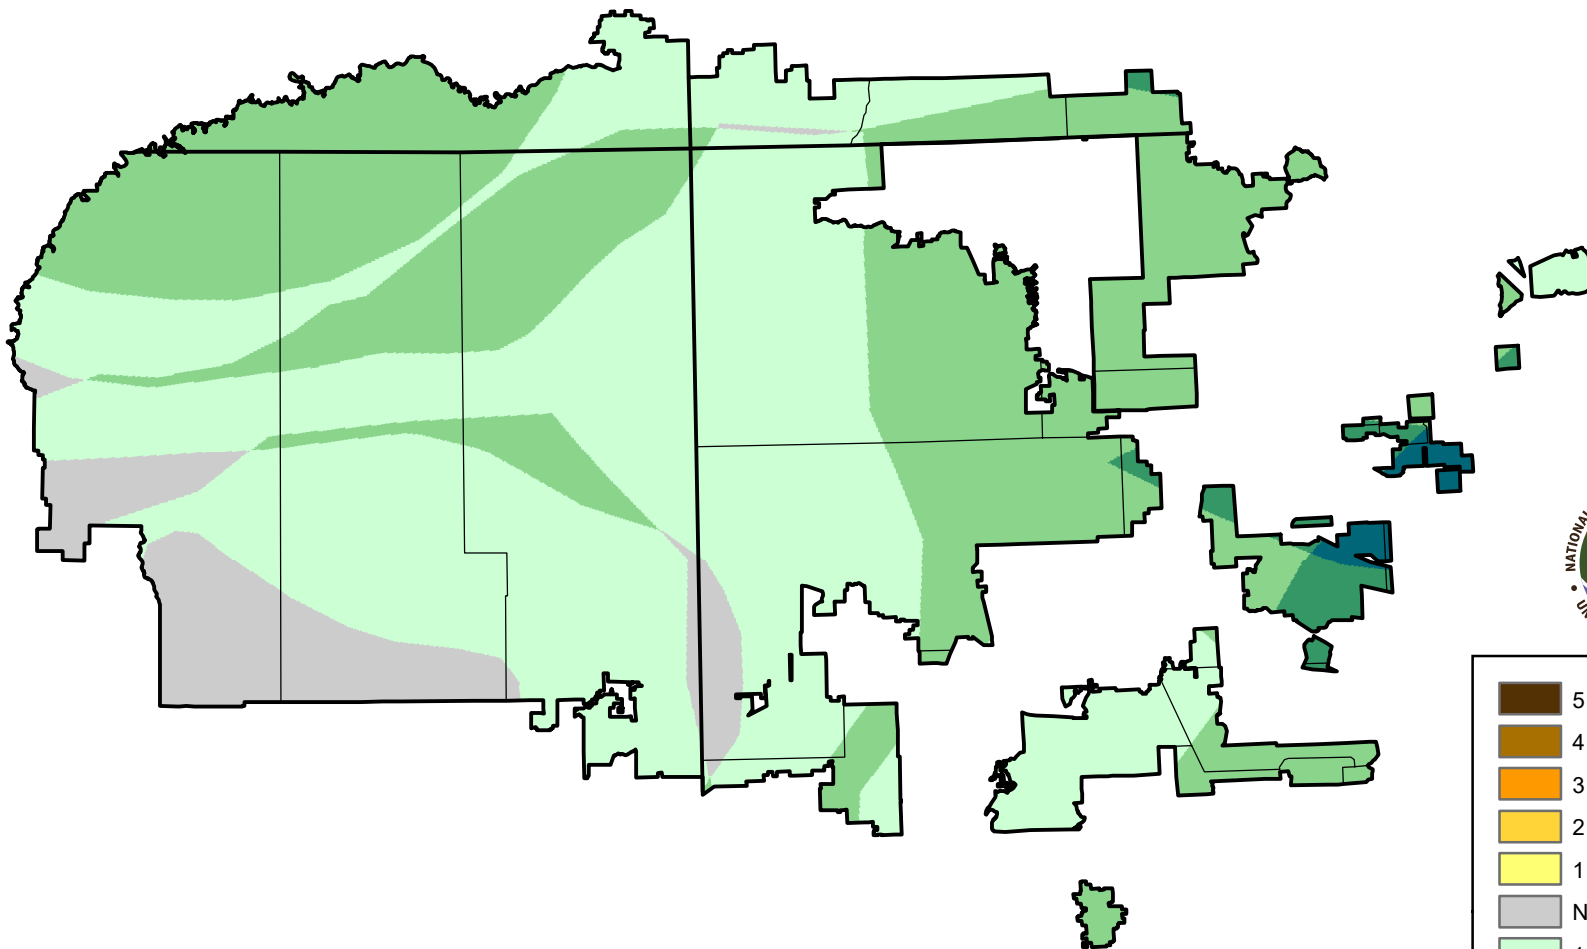

U.S. Drought Monitor Class Change - 4 Corners

26 Week

January 9, 2007
compared to
July 13, 2006

droughtmonitor.unl.edu

-  5 Class Degradation
-  4 Class Degradation
-  3 Class Degradation
-  2 Class Degradation
-  1 Class Degradation
-  No Change
-  1 Class Improvement
-  2 Class Improvement
-  3 Class Improvement
-  4 Class Improvement
-  5 Class Improvement