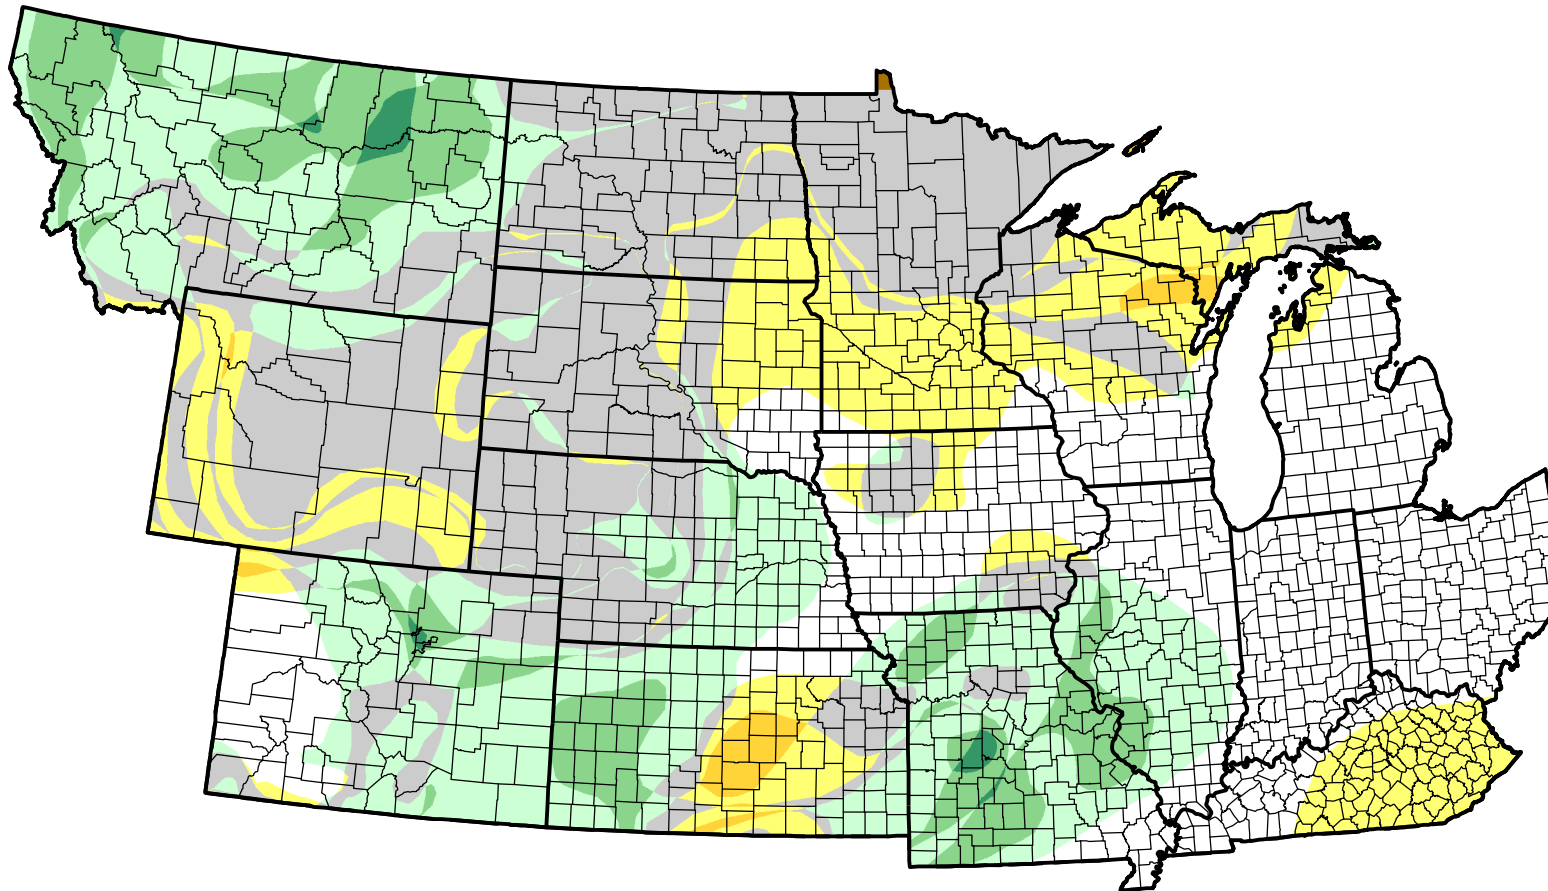

U.S. Drought Monitor Class Change - NWS Central 13 Week

January 9, 2007
compared to
October 12, 2006

droughtmonitor.unl.edu

-  5 Class Degradation
-  4 Class Degradation
-  3 Class Degradation
-  2 Class Degradation
-  1 Class Degradation
-  No Change
-  1 Class Improvement
-  2 Class Improvement
-  3 Class Improvement
-  4 Class Improvement
-  5 Class Improvement