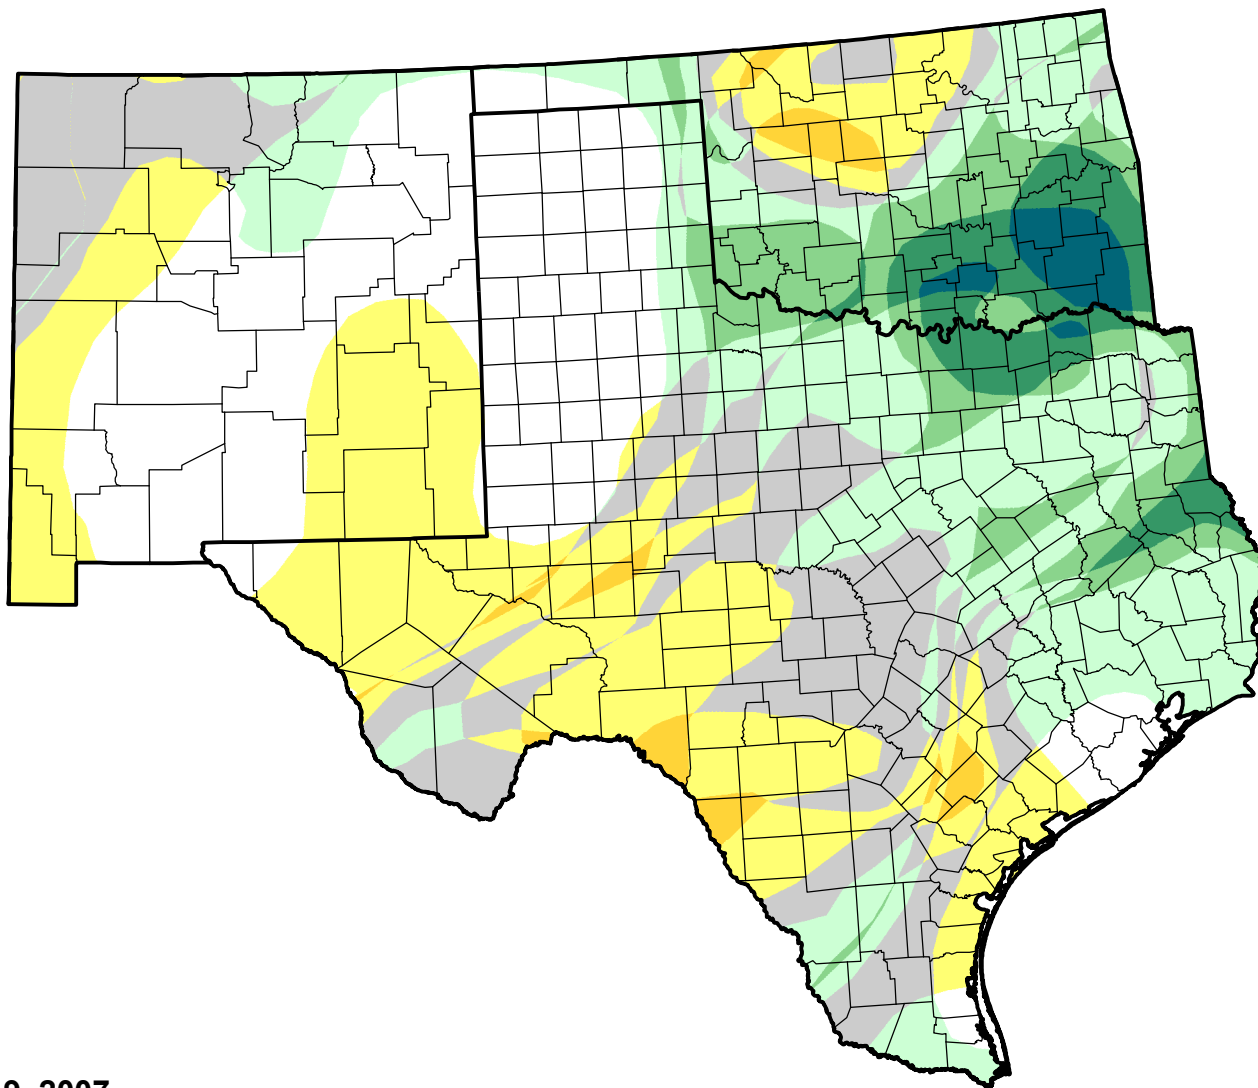

U.S. Drought Monitor Class Change - Southern Plains RDEWS

13 Week

January 9, 2007
compared to
October 12, 2006

droughtmonitor.unl.edu

-  5 Class Degradation
-  4 Class Degradation
-  3 Class Degradation
-  2 Class Degradation
-  1 Class Degradation
-  No Change
-  1 Class Improvement
-  2 Class Improvement
-  3 Class Improvement
-  4 Class Improvement
-  5 Class Improvement