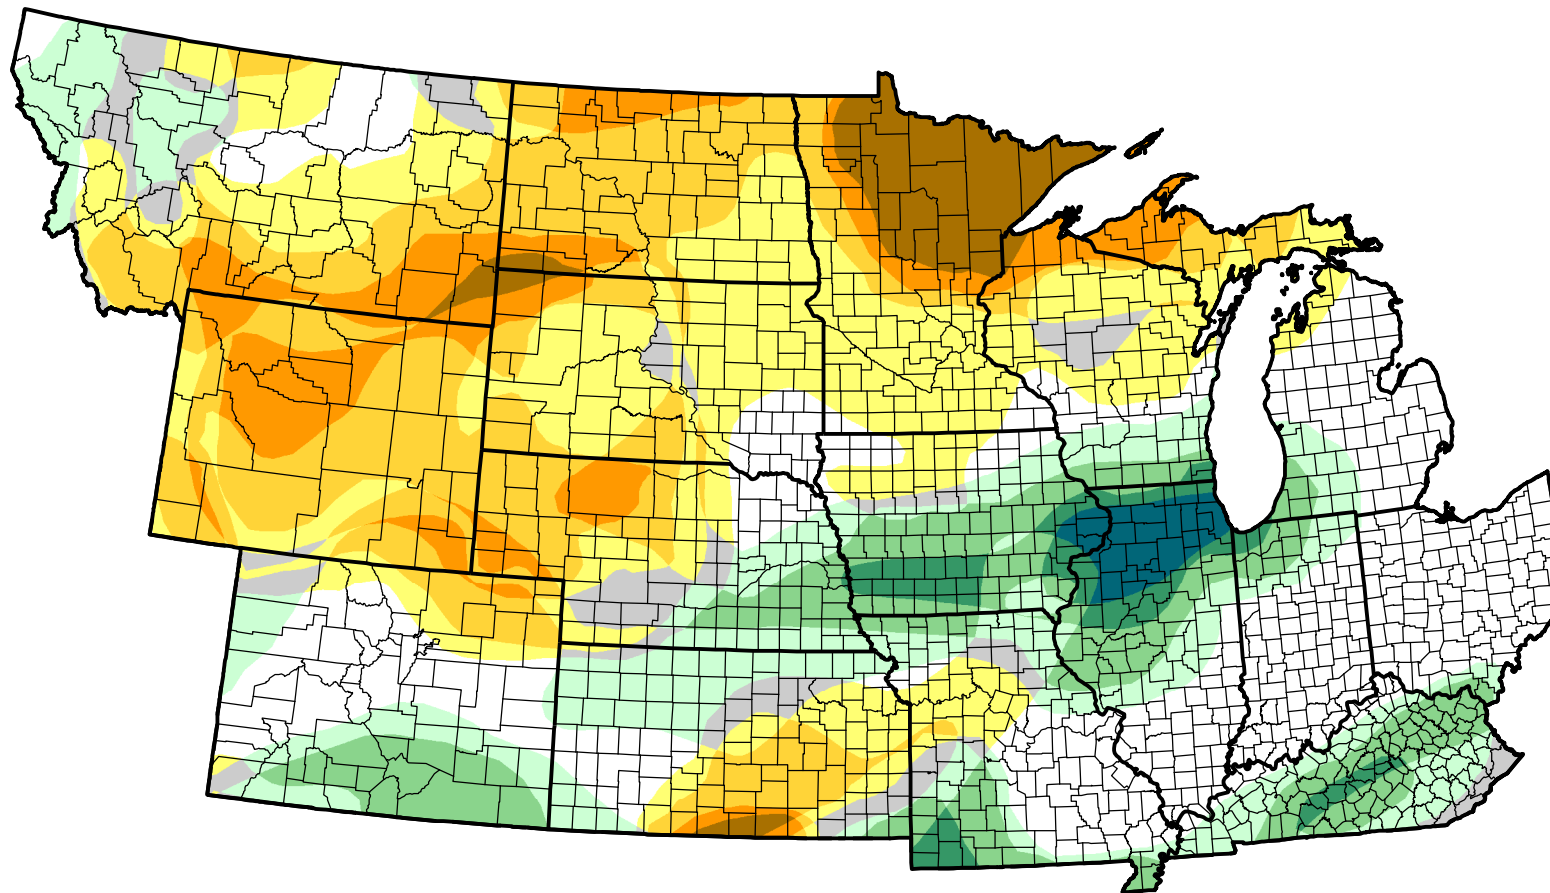

U.S. Drought Monitor Class Change - NWS Central 52 Week

January 16, 2007
compared to
January 19, 2006

droughtmonitor.unl.edu