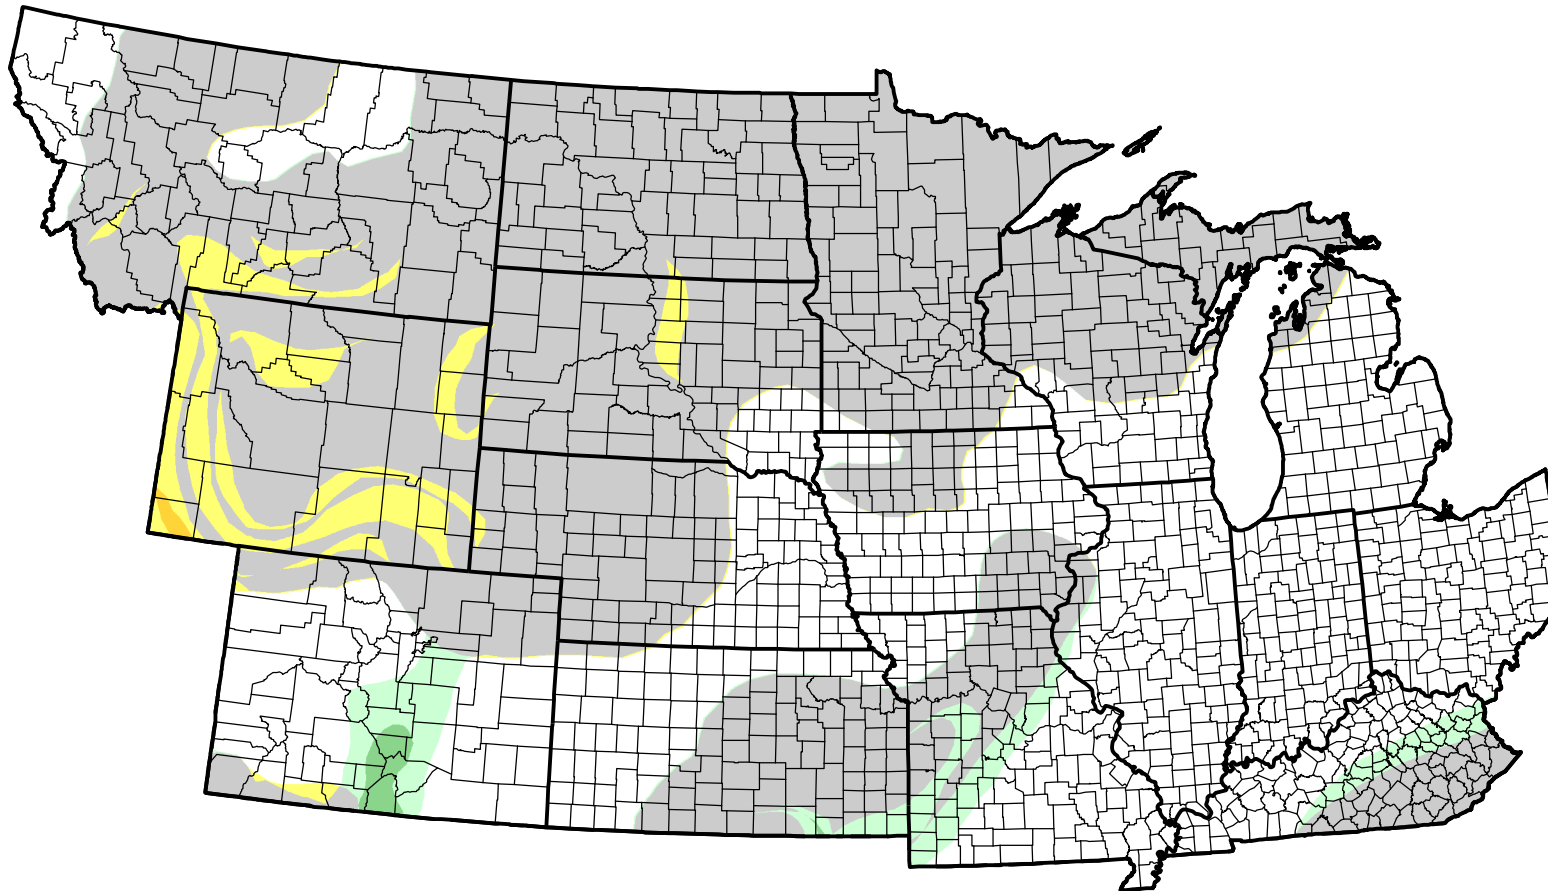

U.S. Drought Monitor Class Change - NWS Central Start of Calendar Year

January 16, 2007
compared to
January 4, 2007

droughtmonitor.unl.edu

-  5 Class Degradation
-  4 Class Degradation
-  3 Class Degradation
-  2 Class Degradation
-  1 Class Degradation
-  No Change
-  1 Class Improvement
-  2 Class Improvement
-  3 Class Improvement
-  4 Class Improvement
-  5 Class Improvement