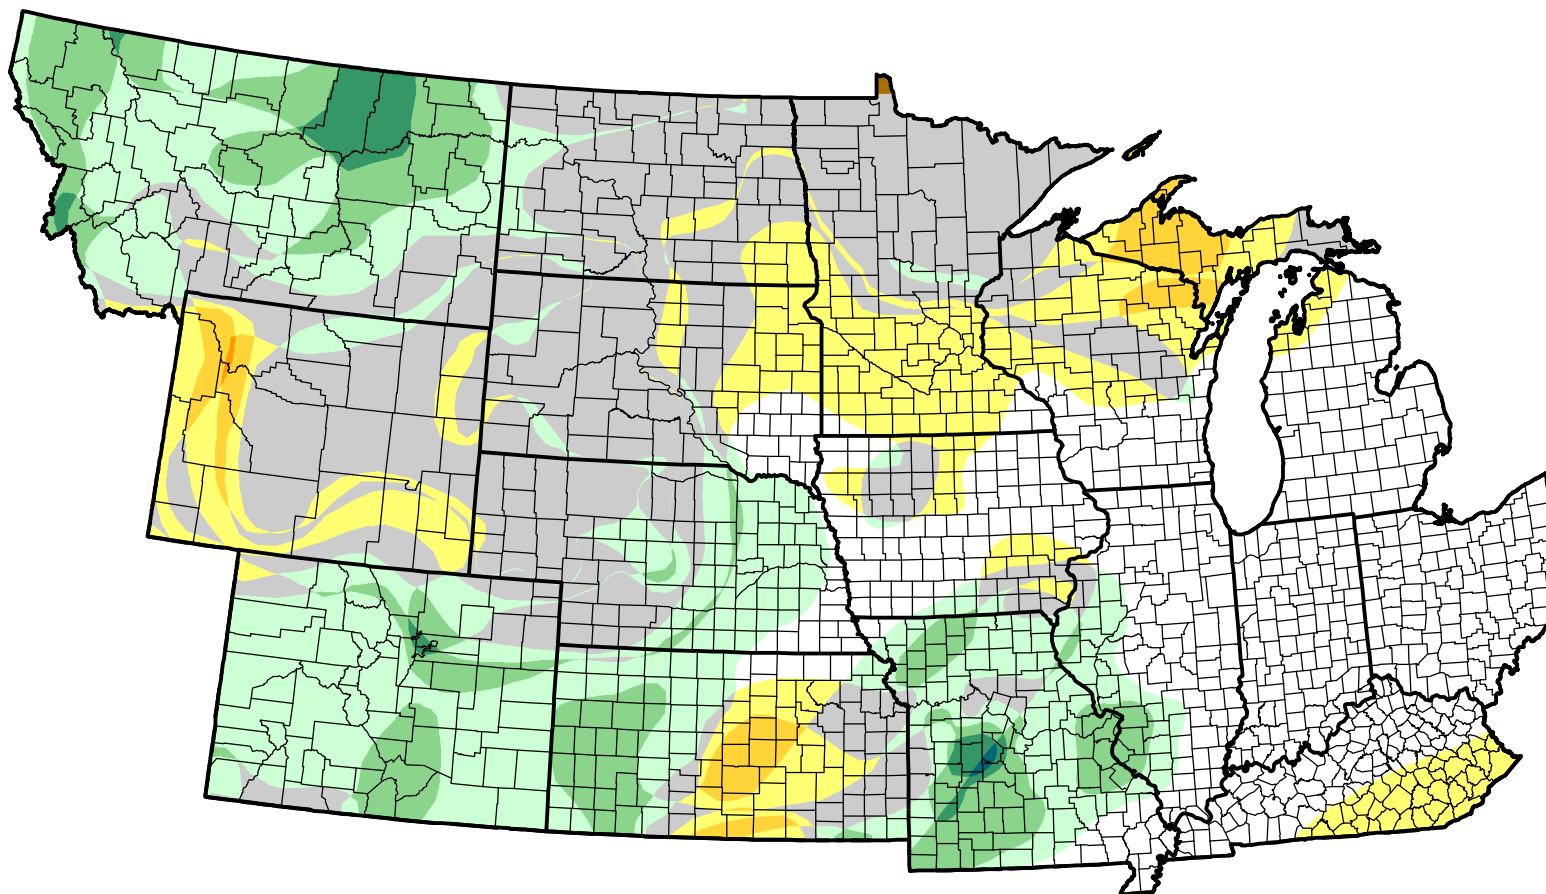

# U.S. Drought Monitor Class Change - NWS Central Start of Water Year

January 16, 2007  
compared to  
September 28, 2006

[droughtmonitor.unl.edu](http://droughtmonitor.unl.edu)

-  5 Class Degradation
-  4 Class Degradation
-  3 Class Degradation
-  2 Class Degradation
-  1 Class Degradation
-  No Change
-  1 Class Improvement
-  2 Class Improvement
-  3 Class Improvement
-  4 Class Improvement
-  5 Class Improvement