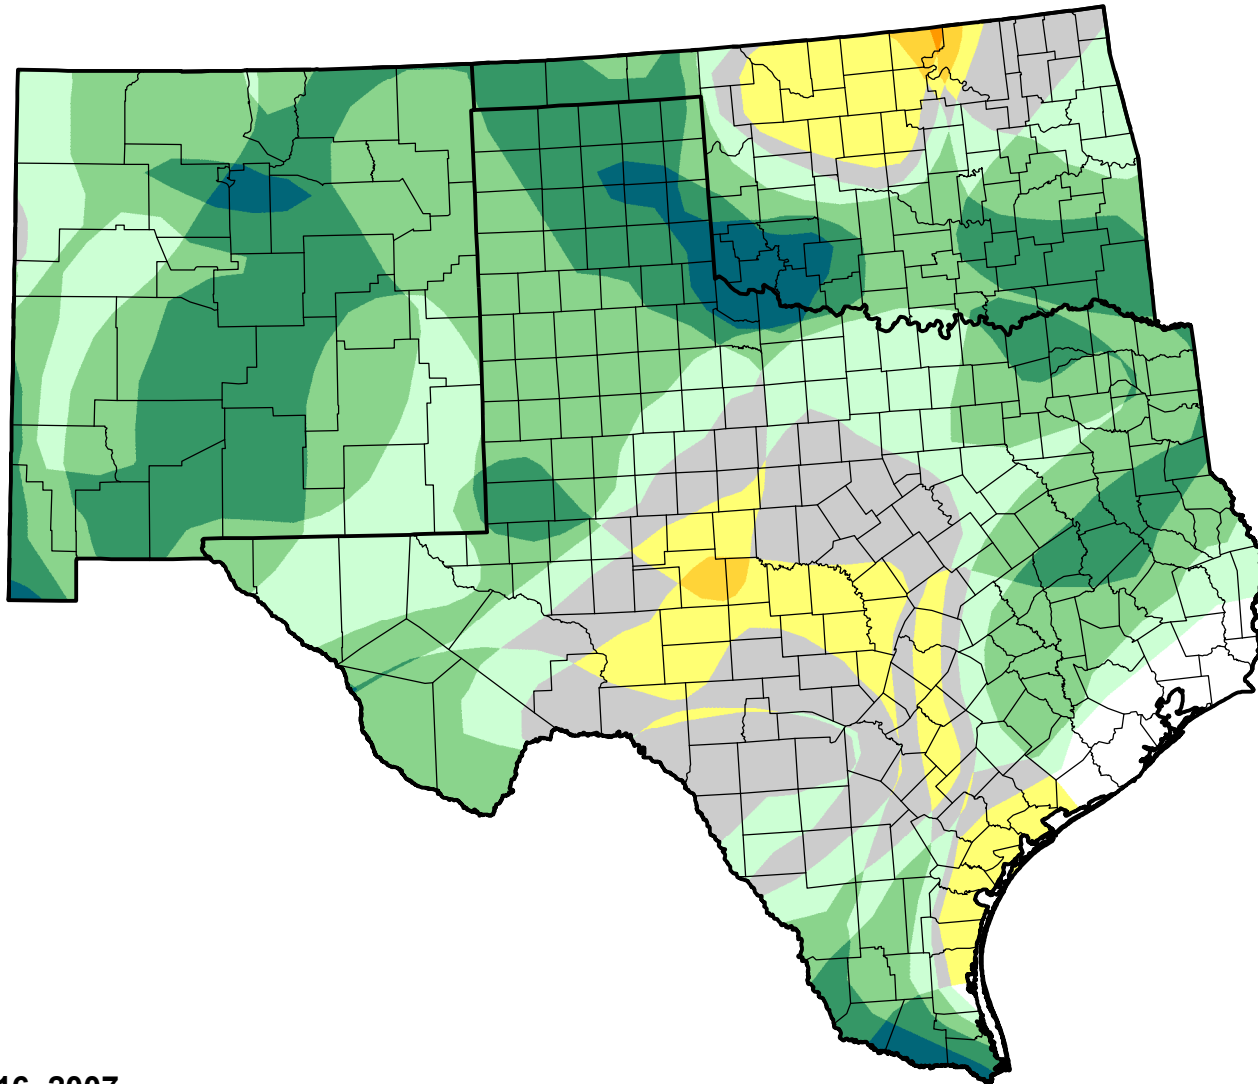

# U.S. Drought Monitor Class Change - Southern Plains RDEWS

## 26 Week

January 16, 2007  
compared to  
July 20, 2006

[droughtmonitor.unl.edu](http://droughtmonitor.unl.edu)

-  5 Class Degradation
-  4 Class Degradation
-  3 Class Degradation
-  2 Class Degradation
-  1 Class Degradation
-  No Change
-  1 Class Improvement
-  2 Class Improvement
-  3 Class Improvement
-  4 Class Improvement
-  5 Class Improvement