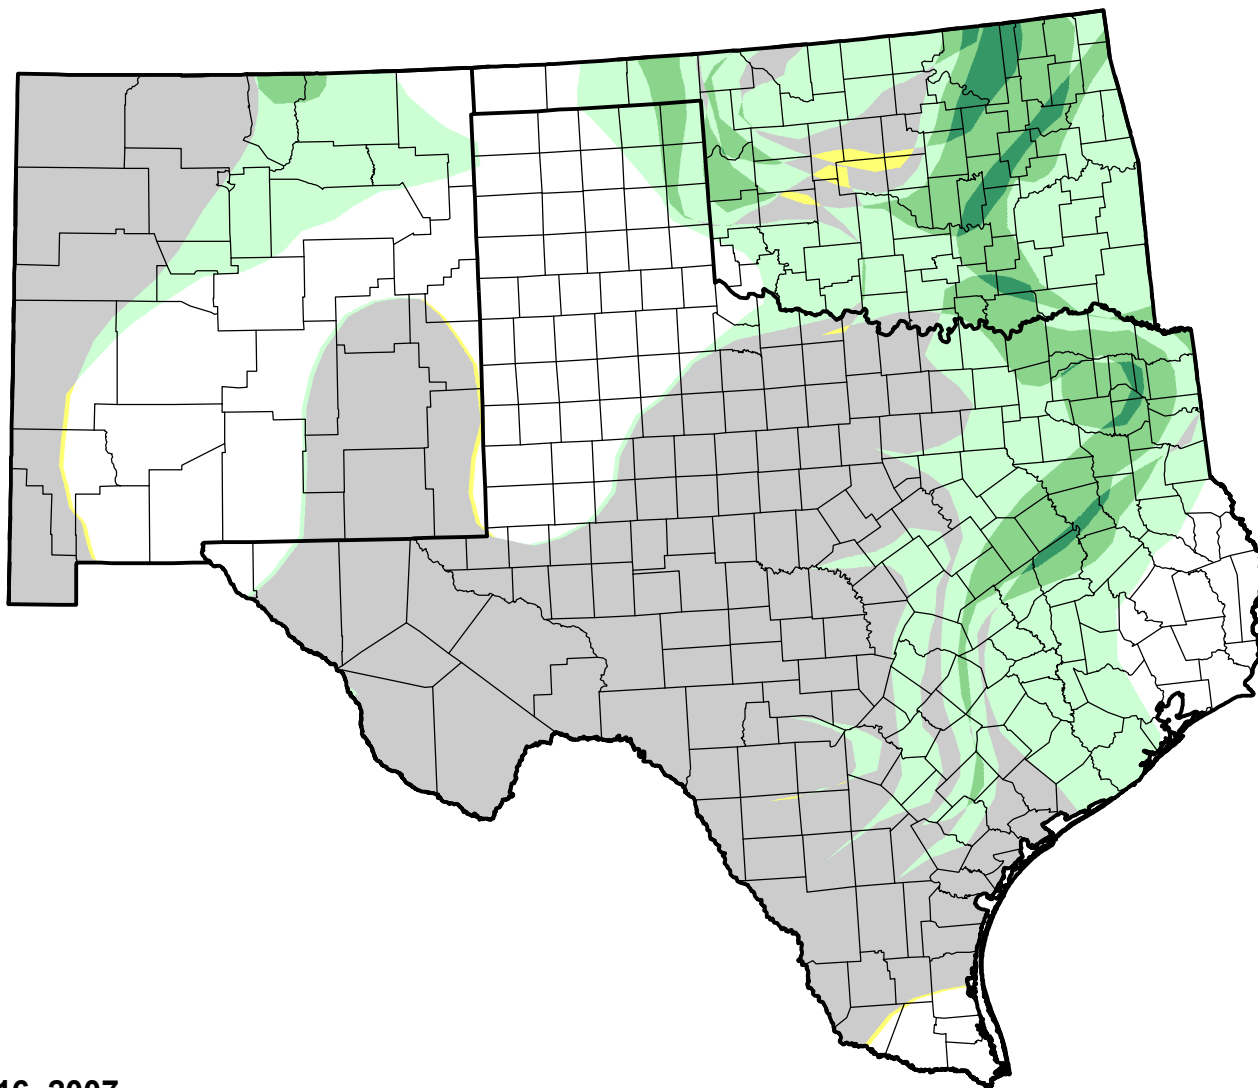

# U.S. Drought Monitor Class Change - Southern Plains RDEWS

## 4 Week

January 16, 2007  
compared to  
December 21, 2006

[droughtmonitor.unl.edu](http://droughtmonitor.unl.edu)

- 5 Class Degradation
- 4 Class Degradation
- 3 Class Degradation
- 2 Class Degradation
- 1 Class Degradation
- No Change
- 1 Class Improvement
- 2 Class Improvement
- 3 Class Improvement
- 4 Class Improvement
- 5 Class Improvement