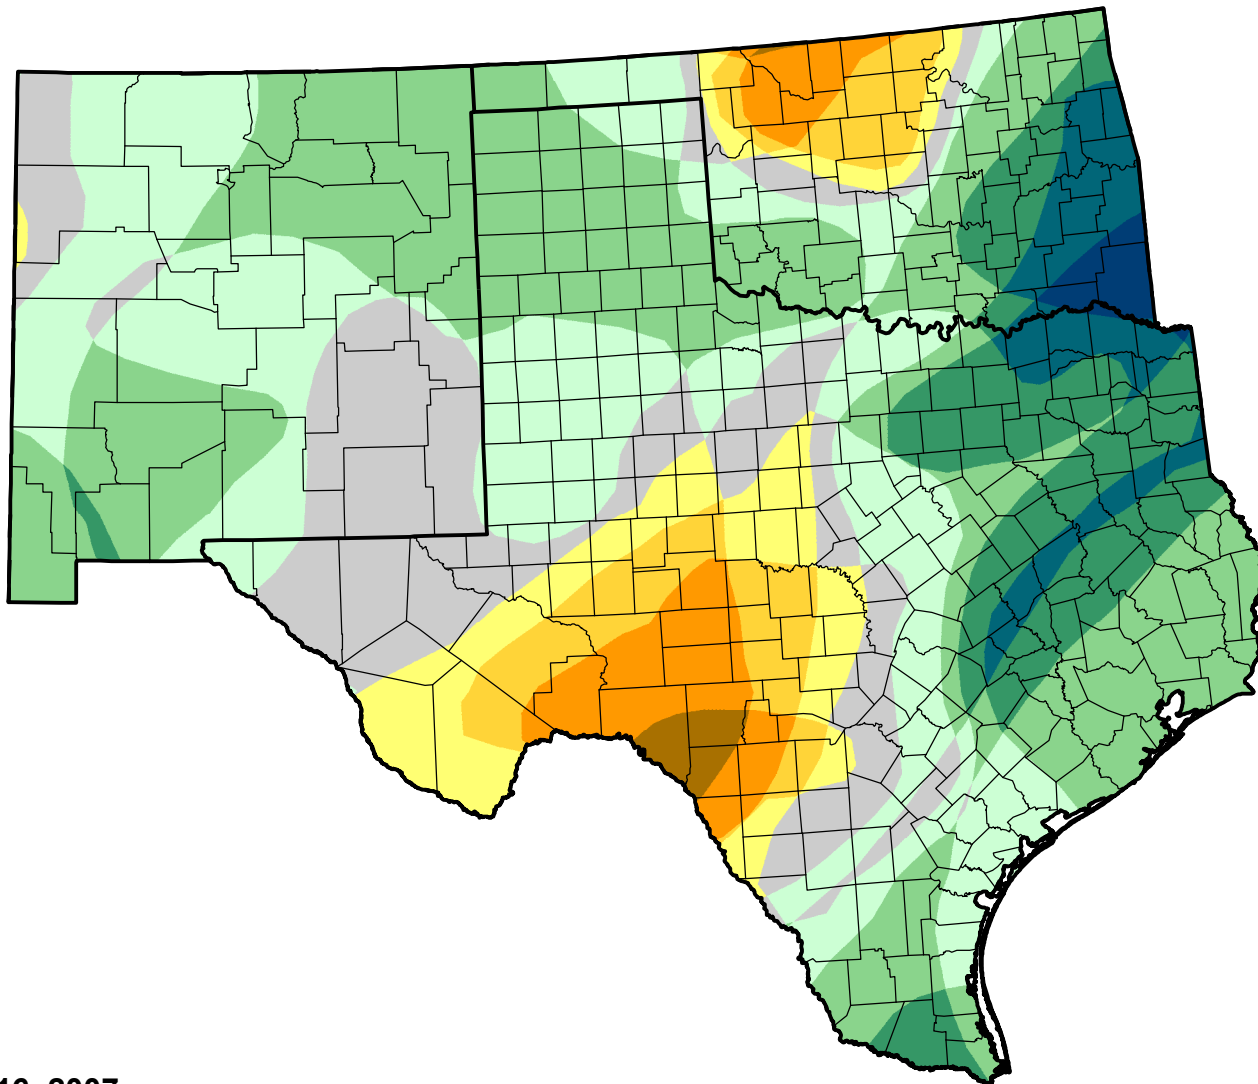

U.S. Drought Monitor Class Change - Southern Plains RDEWS

52 Week

January 16, 2007
compared to
January 19, 2006

droughtmonitor.unl.edu

-  5 Class Degradation
-  4 Class Degradation
-  3 Class Degradation
-  2 Class Degradation
-  1 Class Degradation
-  No Change
-  1 Class Improvement
-  2 Class Improvement
-  3 Class Improvement
-  4 Class Improvement
-  5 Class Improvement