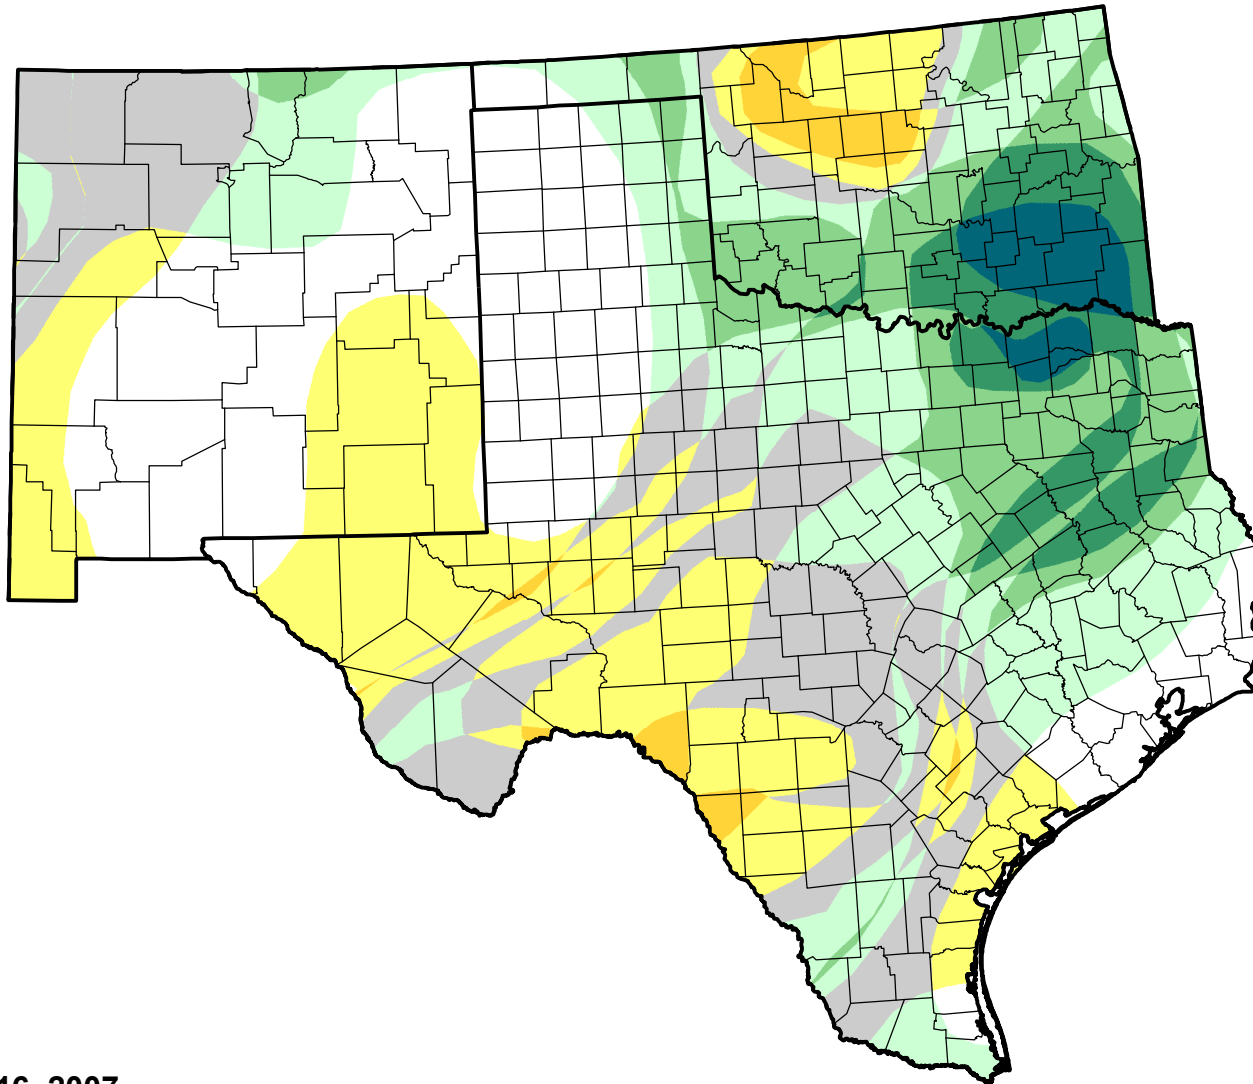

U.S. Drought Monitor Class Change - Southern Plains RDEWS

Start of Water Year

January 16, 2007
compared to
September 28, 2006

droughtmonitor.unl.edu

-  5 Class Degradation
-  4 Class Degradation
-  3 Class Degradation
-  2 Class Degradation
-  1 Class Degradation
-  No Change
-  1 Class Improvement
-  2 Class Improvement
-  3 Class Improvement
-  4 Class Improvement
-  5 Class Improvement