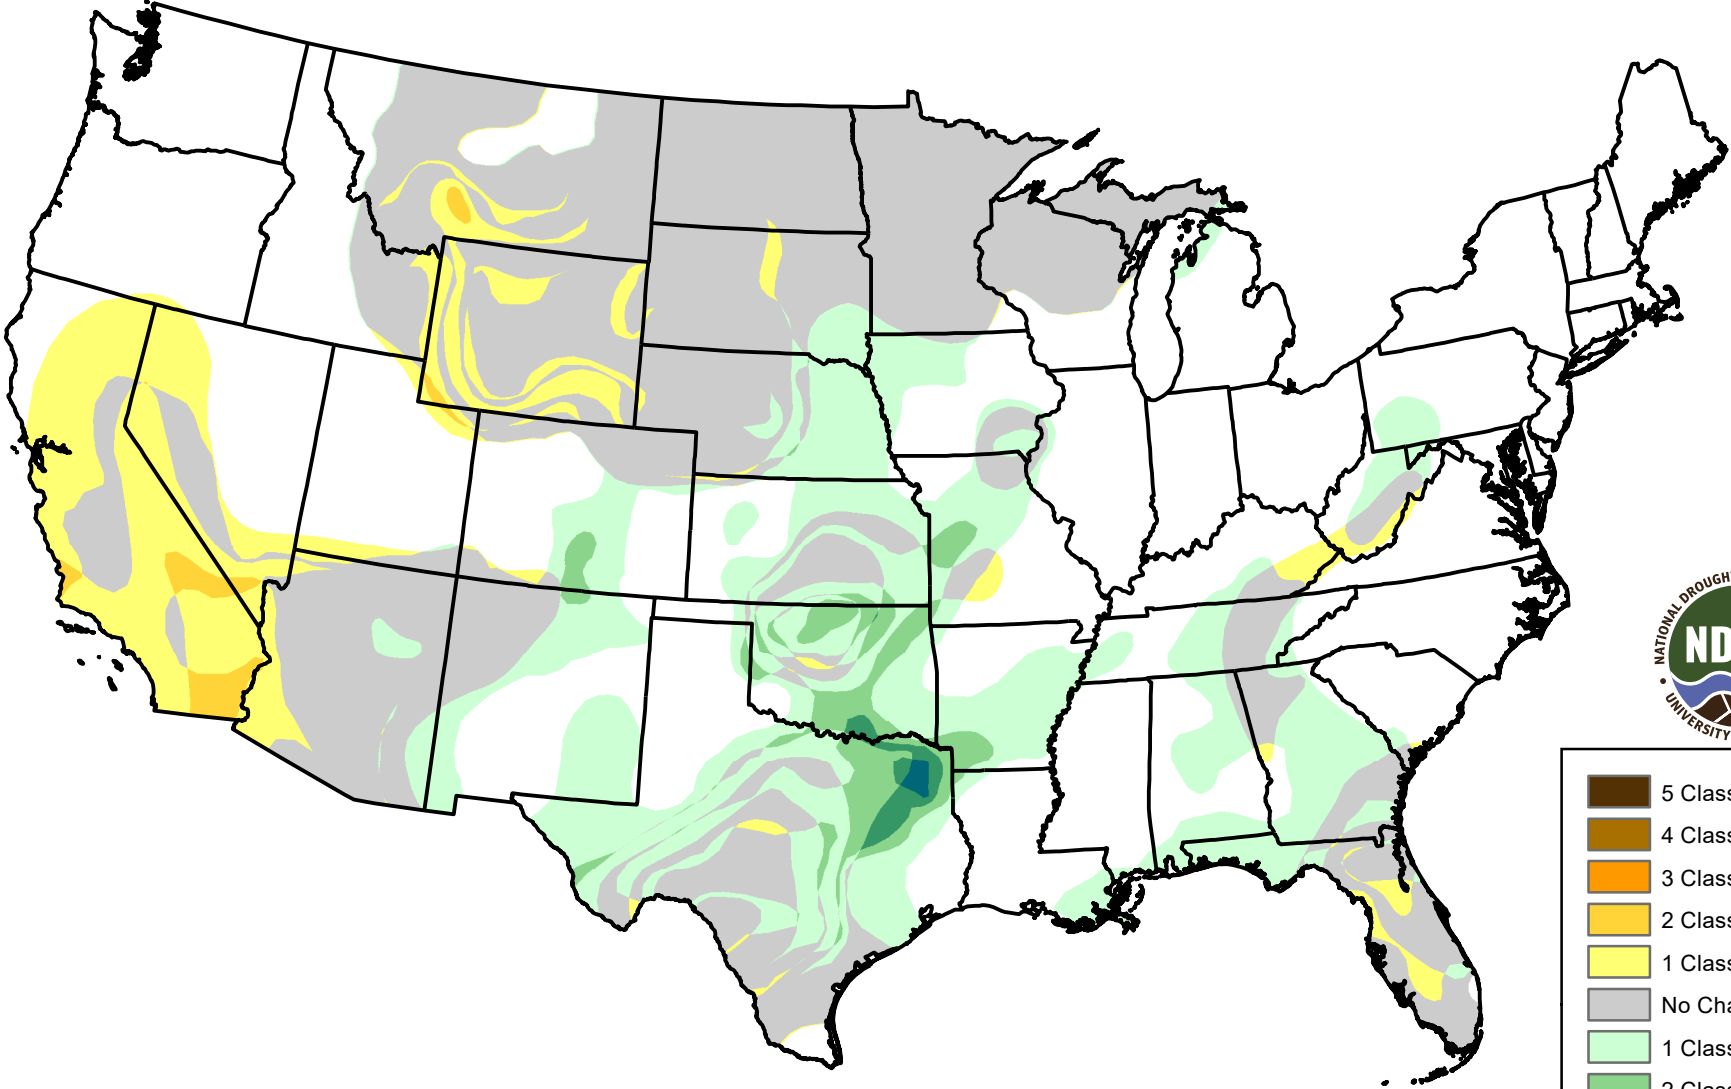

U.S. Drought Monitor Class Change - Continental U.S. (CONUS) 4 Week

-  5 Class Degradation
-  4 Class Degradation
-  3 Class Degradation
-  2 Class Degradation
-  1 Class Degradation
-  No Change
-  1 Class Improvement
-  2 Class Improvement
-  3 Class Improvement
-  4 Class Improvement
-  5 Class Improvement

January 23, 2007
compared to
December 28, 2006

droughtmonitor.unl.edu