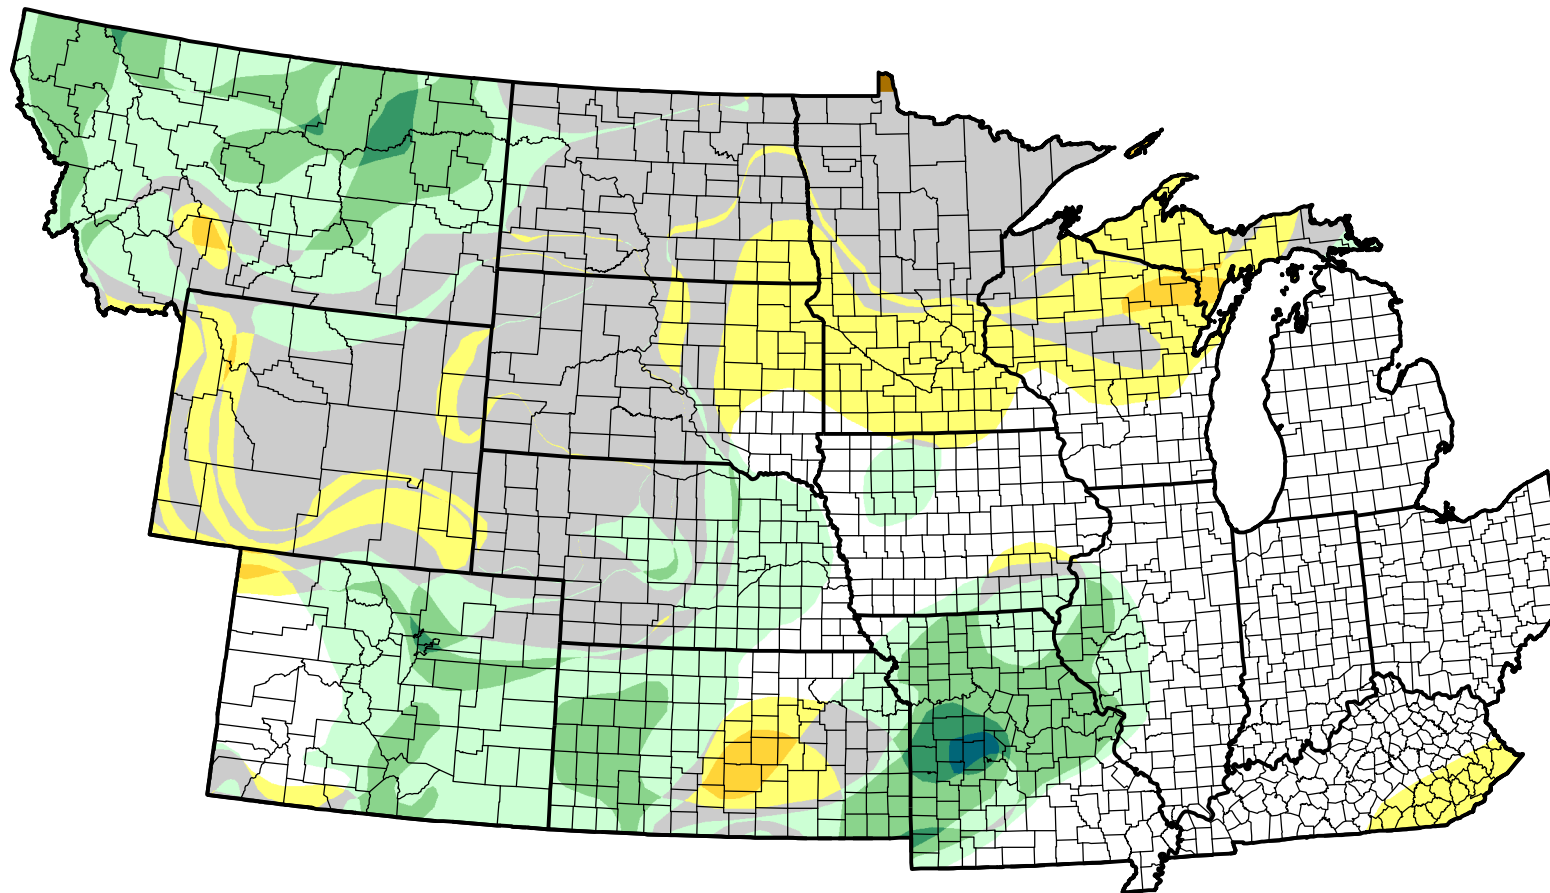

U.S. Drought Monitor Class Change - NWS Central 13 Week

-  5 Class Degradation
-  4 Class Degradation
-  3 Class Degradation
-  2 Class Degradation
-  1 Class Degradation
-  No Change
-  1 Class Improvement
-  2 Class Improvement
-  3 Class Improvement
-  4 Class Improvement
-  5 Class Improvement

January 23, 2007
compared to
October 26, 2006

droughtmonitor.unl.edu