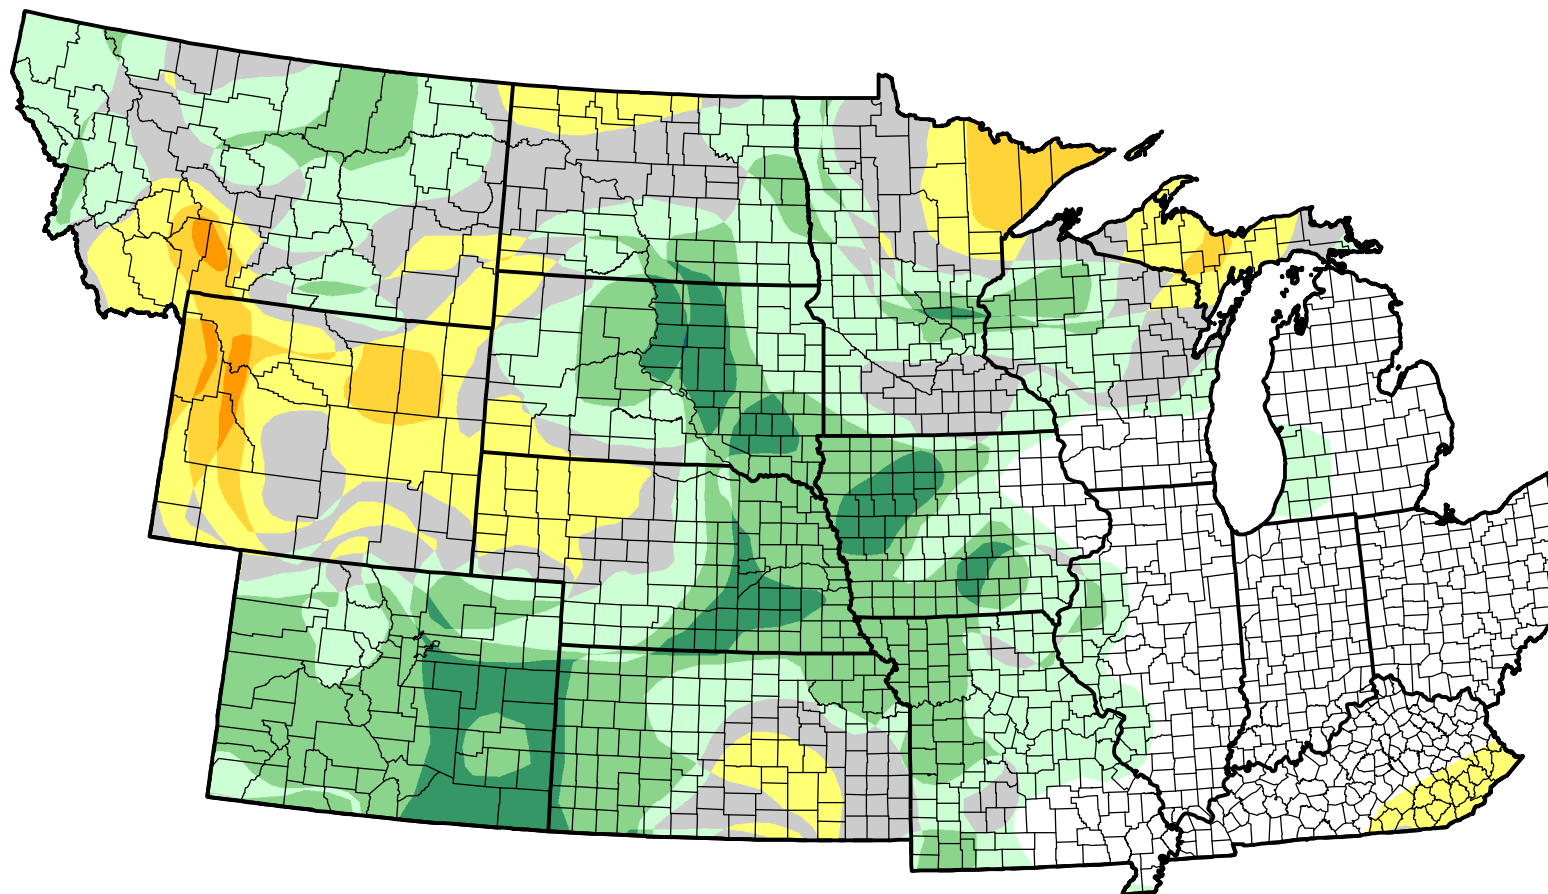

U.S. Drought Monitor Class Change - NWS Central 26 Week

-  5 Class Degradation
-  4 Class Degradation
-  3 Class Degradation
-  2 Class Degradation
-  1 Class Degradation
-  No Change
-  1 Class Improvement
-  2 Class Improvement
-  3 Class Improvement
-  4 Class Improvement
-  5 Class Improvement

January 23, 2007
compared to
July 27, 2006

droughtmonitor.unl.edu