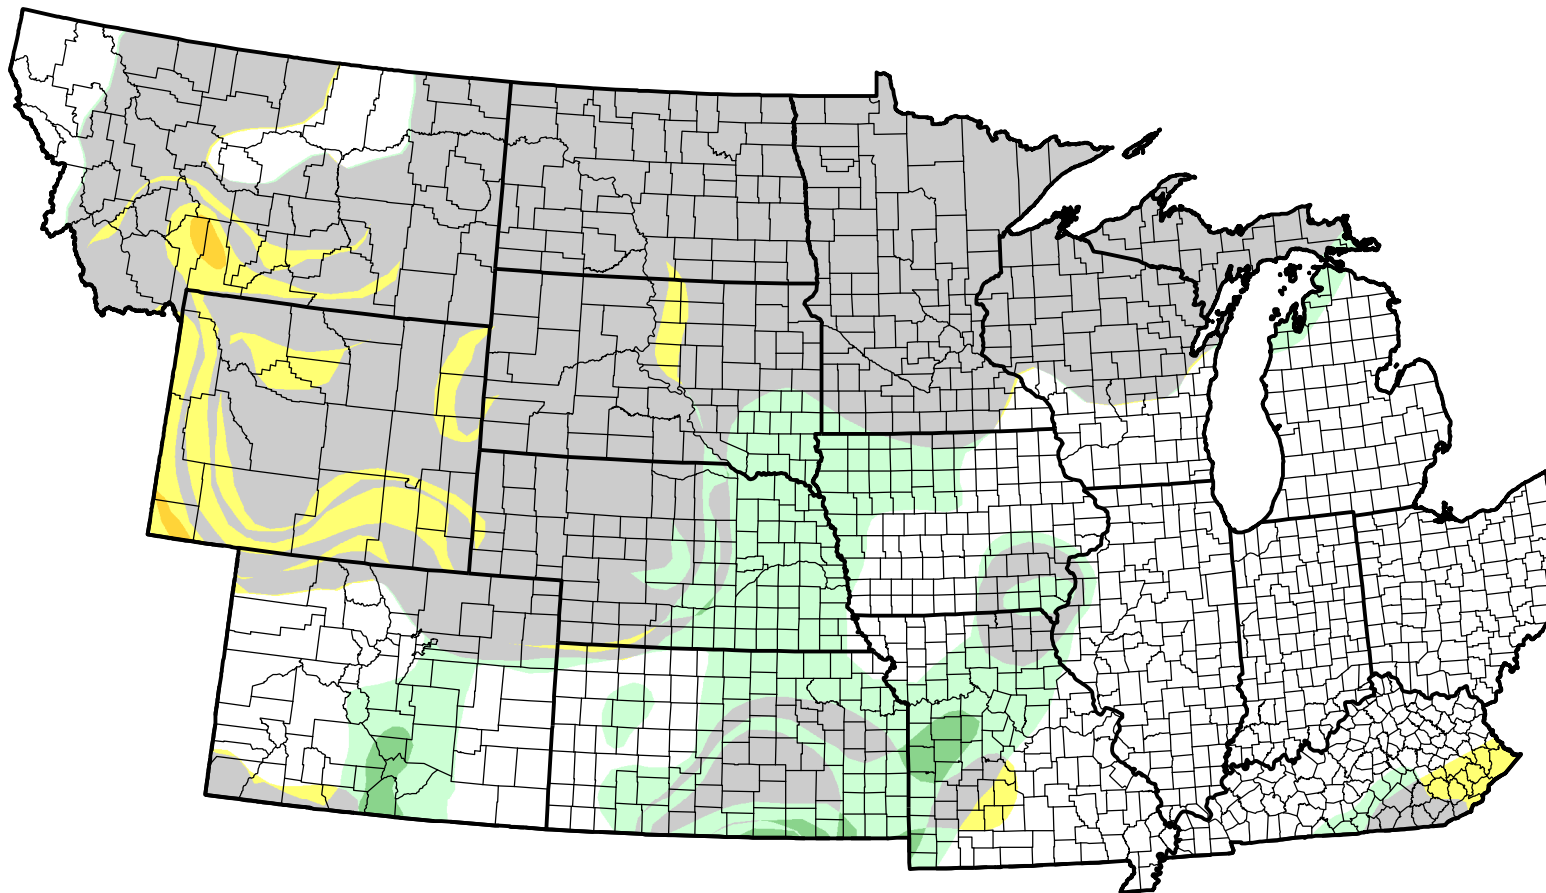

U.S. Drought Monitor Class Change - NWS Central 4 Week

January 23, 2007
compared to
December 28, 2006

droughtmonitor.unl.edu

- | | |
|---|---------------------|
|  | 5 Class Degradation |
|  | 4 Class Degradation |
|  | 3 Class Degradation |
|  | 2 Class Degradation |
|  | 1 Class Degradation |
|  | No Change |
|  | 1 Class Improvement |
|  | 2 Class Improvement |
|  | 3 Class Improvement |
|  | 4 Class Improvement |
|  | 5 Class Improvement |