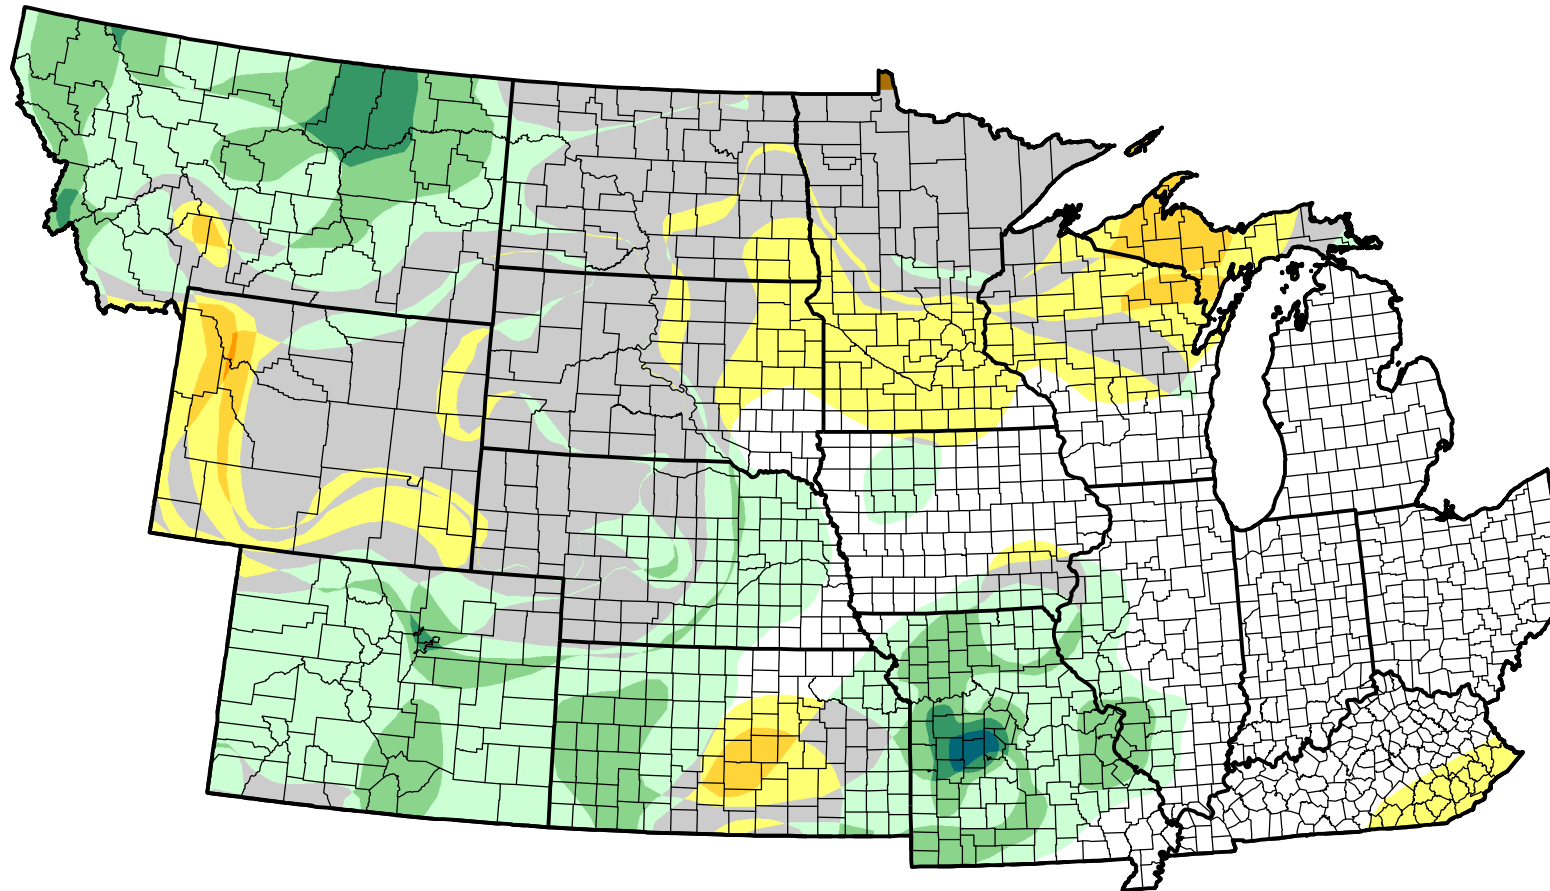

U.S. Drought Monitor Class Change - NWS Central Start of Water Year

January 23, 2007
compared to
September 28, 2006

droughtmonitor.unl.edu

-  5 Class Degradation
-  4 Class Degradation
-  3 Class Degradation
-  2 Class Degradation
-  1 Class Degradation
-  No Change
-  1 Class Improvement
-  2 Class Improvement
-  3 Class Improvement
-  4 Class Improvement
-  5 Class Improvement