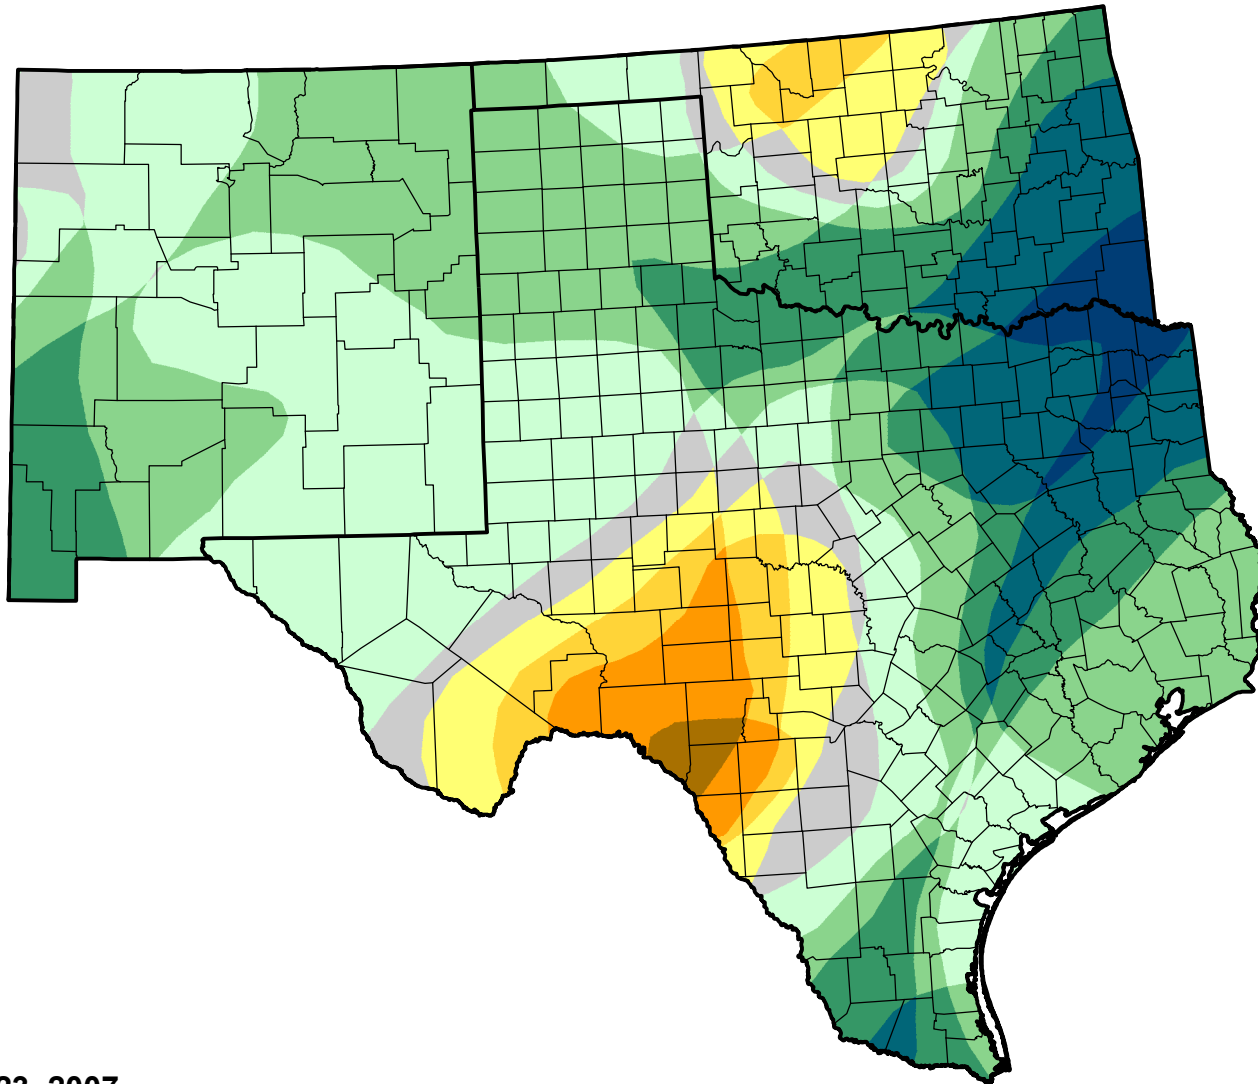

U.S. Drought Monitor Class Change - Southern Plains RDEWS

52 Week

January 23, 2007
compared to
January 26, 2006

droughtmonitor.unl.edu

-  5 Class Degradation
-  4 Class Degradation
-  3 Class Degradation
-  2 Class Degradation
-  1 Class Degradation
-  No Change
-  1 Class Improvement
-  2 Class Improvement
-  3 Class Improvement
-  4 Class Improvement
-  5 Class Improvement