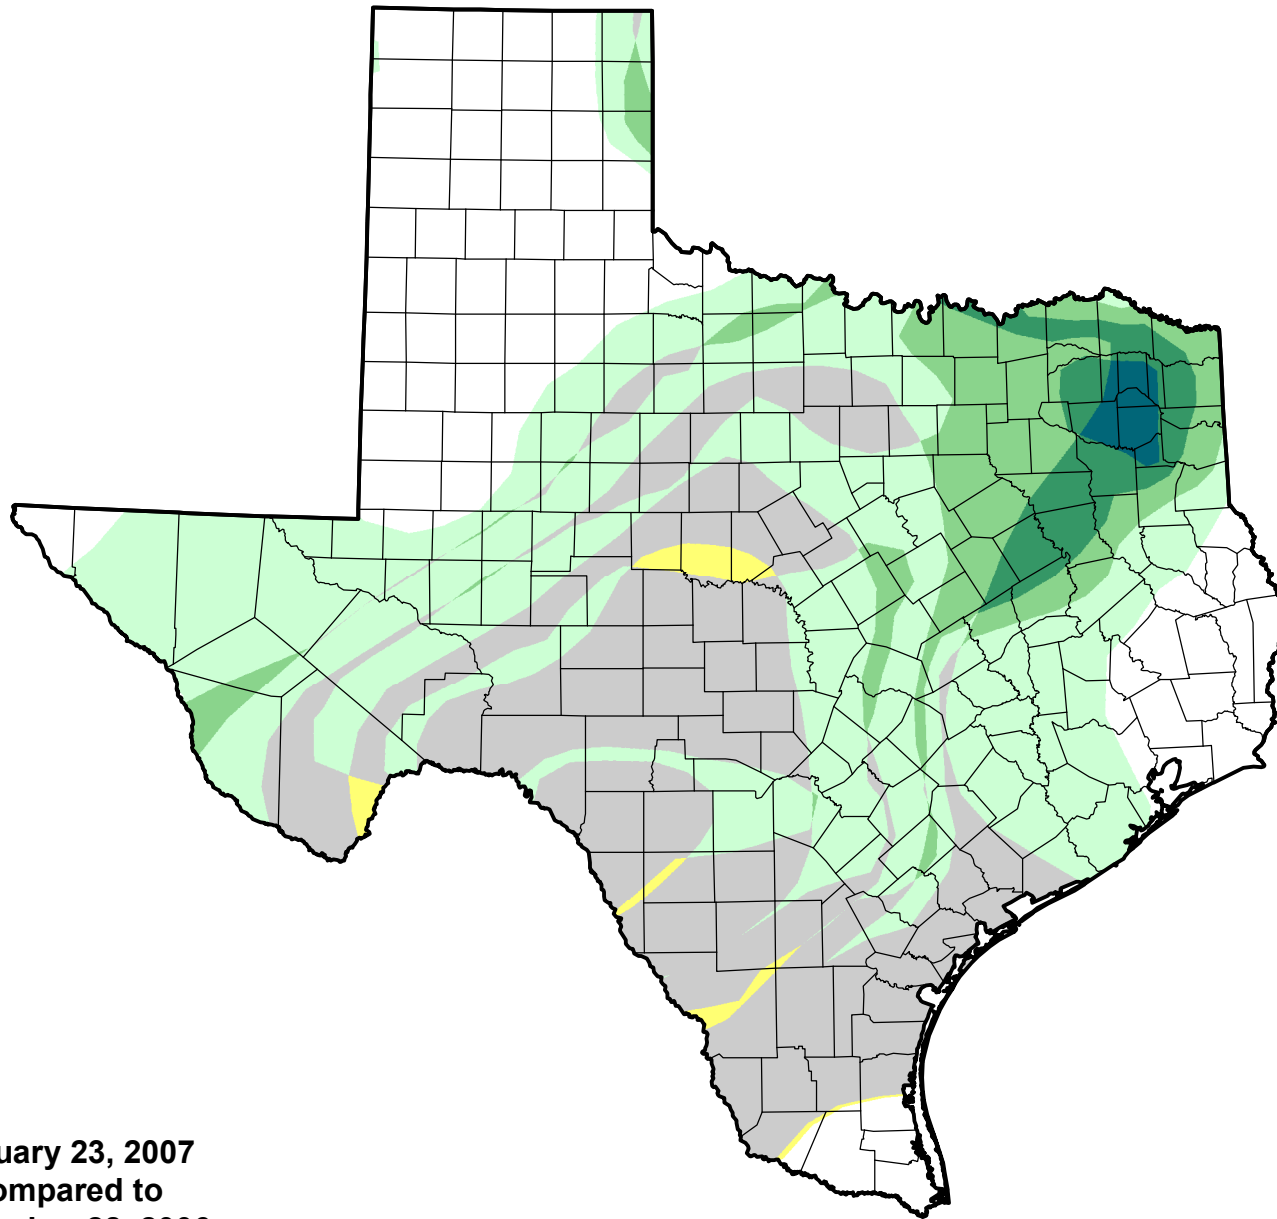

U.S. Drought Monitor Class Change - Texas

4 Week

January 23, 2007
compared to
December 28, 2006

droughtmonitor.unl.edu